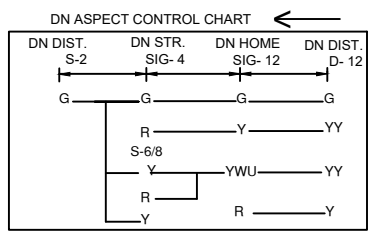

## खजौली स्टेशन

NOTE:-  
MAGNETO TELEPHONE CONNECTED PROVIDED BETWEEN PANEL CABIN , LC GATE NO - 25'C, 26'C & 27'C BETWEEN RJA-KJI AND 28'C' 29'C, 30'C, 31'C, 32'C & 33'C BETWEEN KJI-JYG.

CLASS OF STATION : B  
STD OF SIG & INTERLOCKING: STD-II®