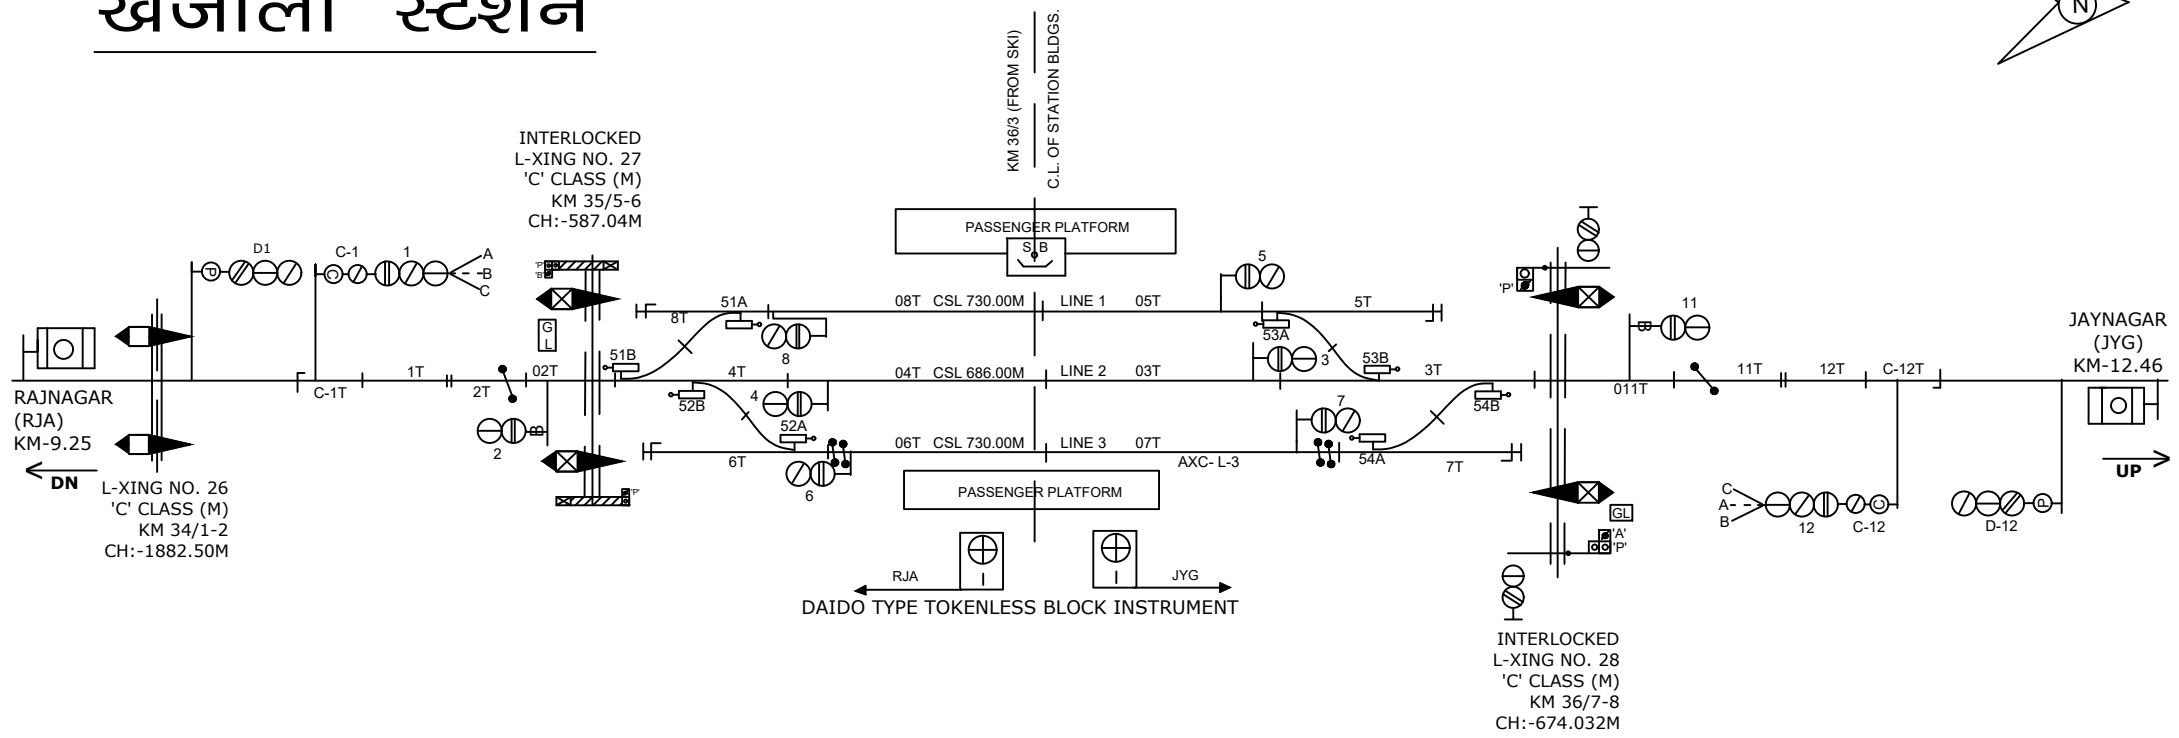

# KHAJAOULI STATION

## खजौली स्टेशन

NOTE:-  
MAGNETO TELEPHONE CONNECTED PROVIDED BETWEEN PANEL CABIN , LC GATE NO - 25'C, 26'C & 27'C BETWEEN RJA-KJI AND 28'C' 29'C, 30'C, 31'C, 32'C & 33'C BETWEEN KJI-JYG.

CLASS OF STATION : B  
STD OF SIG & INTERLOCKING: STD-II®

EAST CENTRAL RAILWAY SAMASTIPUR DIVISION	SR.DSTE/SPJ	DSTE/SPJ	JE/DRG	STATION WORKING RULE DIAGRAM MACL, STD-II® CLASS 'B'	KHAJAOULI	SWRD NO.-
				TO SUIT SIP NO. ECR/SIP/SPJ/383/2007 ALT-IX		SR.DSTE/SPJ/ 2020/RD/05