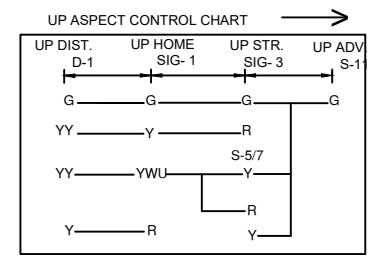

## खजौली स्टेशन

NOTE:-  
MAGNETO TELEPHONE CONNECTED PROVIDED BETWEEN PANEL CABIN , LC GATE NO - 25'C, 26'C & 27'C BETWEEN RJA-KJI AND 28'C' 29'C, 30'C, 31'C, 32'C & 33'C BETWEEN KJI-JYG.

CLASS OF STATION : B  
STD OF SIG & INTERLOCKING: STD-II®