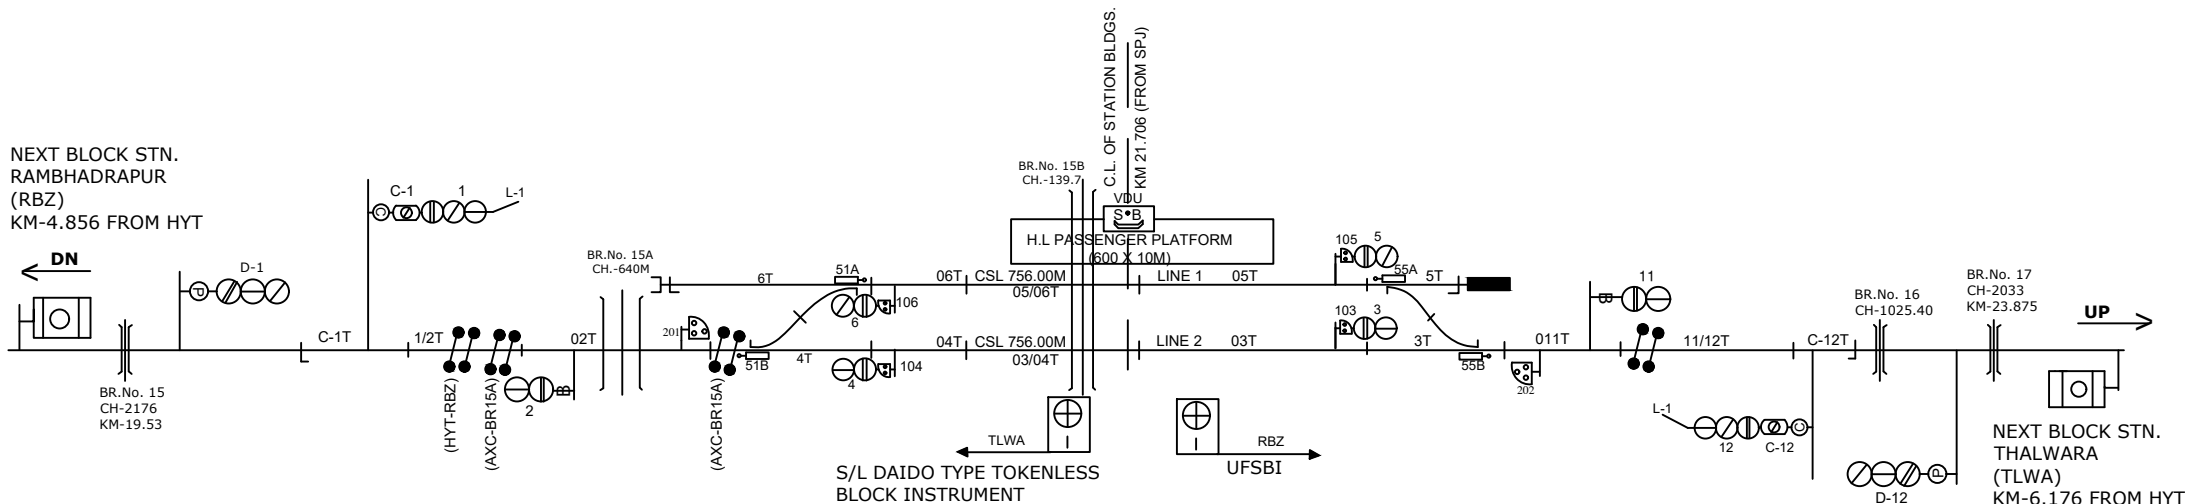

# HAYAGHAT STATION

gk; k?kkV LVs ku

CLASS OF STATION : B  
STD OF SIG & INTERLOCKING: STD-II

EAST CENTRAL RAILWAY  
SAMASTIPUR DIVISION

(ELECTRIC INTERLOCKING)  
STATION WORKING RULE DIAGRAM  
MACL, STD-II, CLASS 'B'

HAYAGHAT

SWRD NO.-

ECR/SWRD/SPJ-HYT  
323/2022

Sr.DSTE/SPJ

DSTE/SPJ

JE/DRG

TO SUIT SIP NO. ECR/SIP/SPJ-HYT/323/2022