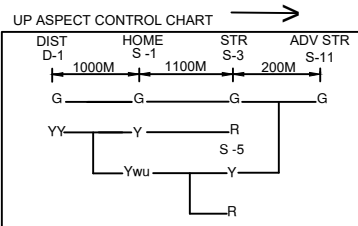

# HAYAGHAT STATION

gk; k?kkV LVs ku

CLASS OF STATION : B  
STD OF SIG & INTERLOCKING: STD-II

EAST CENTRAL RAILWAY  
SAMASTIPUR DIVISION

(ELECTRIC INTERLOCKING)  
STATION WORKING RULE DIAGRAM  
MACL, STD-II, CLASS 'B'