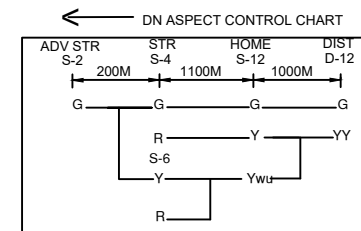

# HAYAGHAT STATION

gk; k?kkV LVs ku

CLASS OF STATION : B  
STD OF SIG & INTERLOCKING: STD-II

EAST CENTRAL RAILWAY  
SAMASTIPUR DIVISION

(ELECTRIC INTERLOCKING)  
STATION WORKING RULE DIAGRAM  
MACL, STD-II, CLASS 'B'