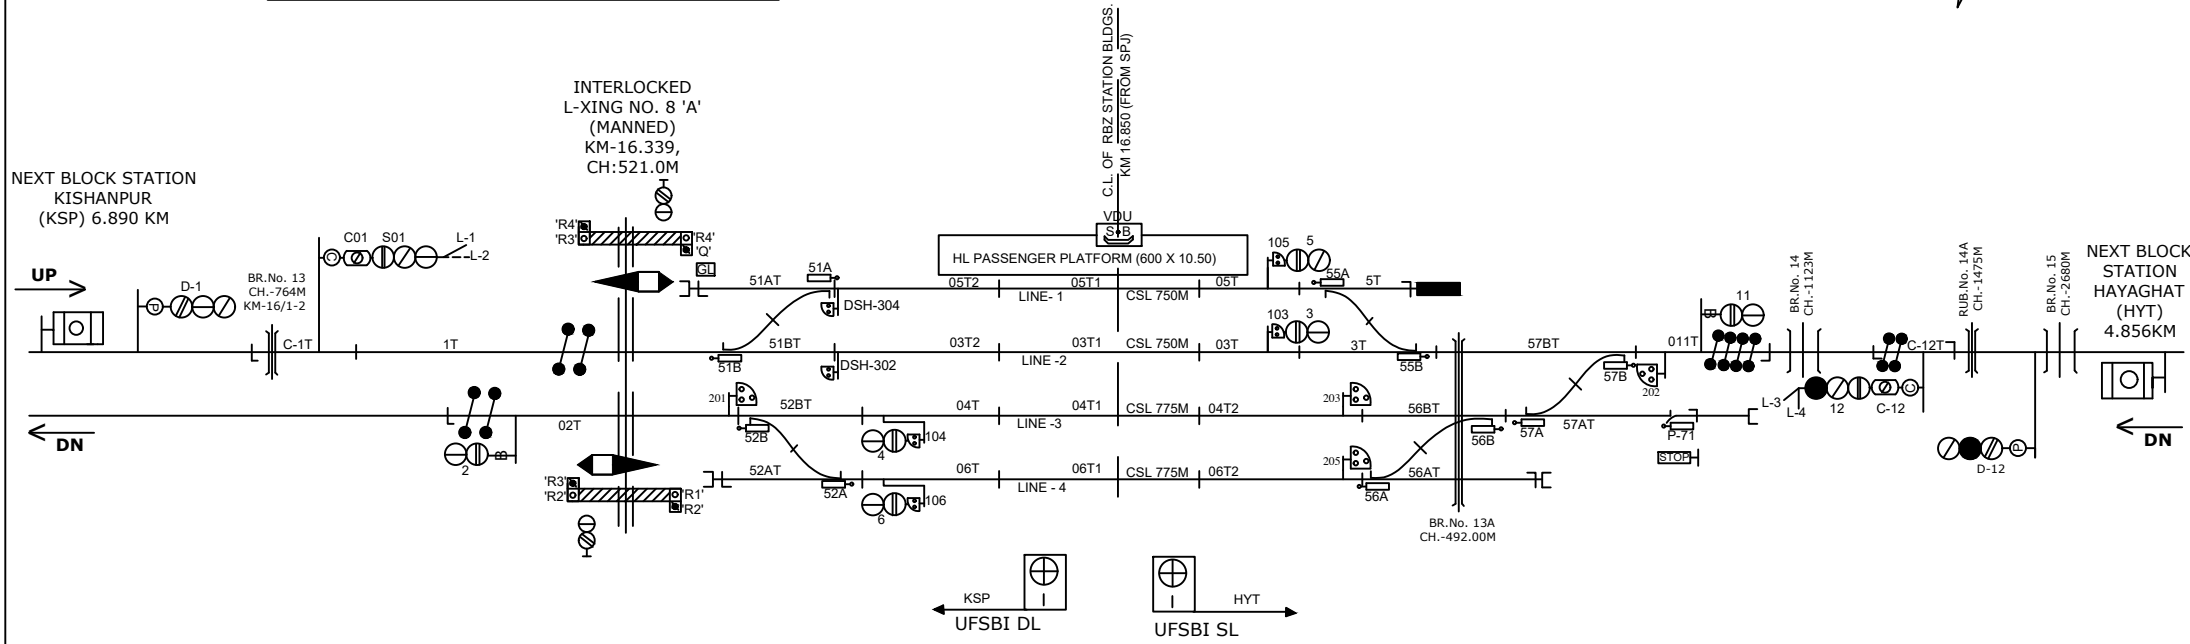

RAMBHADRAPUR STATION

रामभद्रपुर स्टेशन

UP ASPECT CONTROL CHART

- CONNECTED WITH LC GATE No. 8 'A' BETWEEN RBZ-KSP
- MEGNETO PHONE AT LC GATE No. 7 'A' AT KM 13.010 BETWEEN RBZ-KSP

DN ASPECT CONTROL CHART

CLASS OF STATION : B
STD OF SIG & INTERLOCKING: STD-II

EAST CENTRAL RAILWAY SAMASTIPUR DIVISION	SR.DSTE/SPJ	DSTE/SPJ	JE/DRG	(ELECTRONIC INTERLOCKING) STATION WORKING RULE DIAGRAM MACL, STD-II CLASS 'B'	RAMBHADRAPUR	SWRD NO.-
						ECR/SWRD/SPJ-RBZ 322/2023
TO SUIT SIP NO. ECR/SIP/SPJ-RBZ/322/2023 A1						