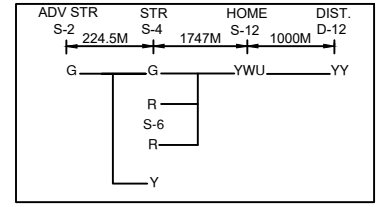

RAMBHADRAPUR STATION

रामभद्रपुर स्टेशन

UP ASPECT CONTROL CHART

- CONNECTED WITH LC GATE No. 8 'A' BETWEEN RBZ-KSP
- MEGNETO PHONE AT LC GATE No. 7 'A' AT KM 13.010 BETWEEN RBZ-KSP

DN ASPECT CONTROL CHART

CLASS OF STATION : B
STD OF SIG & INTERLOCKING: STD-II

EAST CENTRAL RAILWAY SAMASTIPUR DIVISION	SR.DSTE/SPJ	DSTE/SPJ	JE/DRG	(ELECTRONIC INTERLOCKING) STATION WORKING RULE DIAGRAM MACL, STD-II CLASS 'B'	RAMBHADRAPUR	SWRD NO.-
						ECR/SWRD/SPJ-RBZ 322/2023
TO SUIT SIP NO. ECR/SIP/SPJ-RBZ/322/2023 A1						