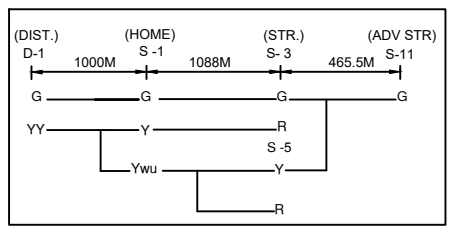

RAMBHADRAPUR STATION

रामभद्रपुर स्टेशन

UP ASPECT CONTROL CHART

- CONNECTED WITH LC GATE No. 8 'A' BETWEEN RBZ-KSP
- MEGNETO PHONE AT LC GATE No. 7 'A' AT KM 13.010 BETWEEN RBZ-KSP

DN ASPECT CONTROL CHART

CLASS OF STATION : B
STD OF SIG & INTERLOCKING: STD-II

EAST CENTRAL RAILWAY SAMASTIPUR DIVISION	SR.DSTE/SPJ	DSTE/SPJ	JE/DRG	(ELECTRONIC INTERLOCKING) STATION WORKING RULE DIAGRAM MACL, STD-II CLASS 'B'	RAMBHADRAPUR	SWRD NO.-
						ECR/SWRD/SPJ-RBZ 322/2023
TO SUIT SIP NO. ECR/SIP/SPJ-RBZ/322/2023 A1						