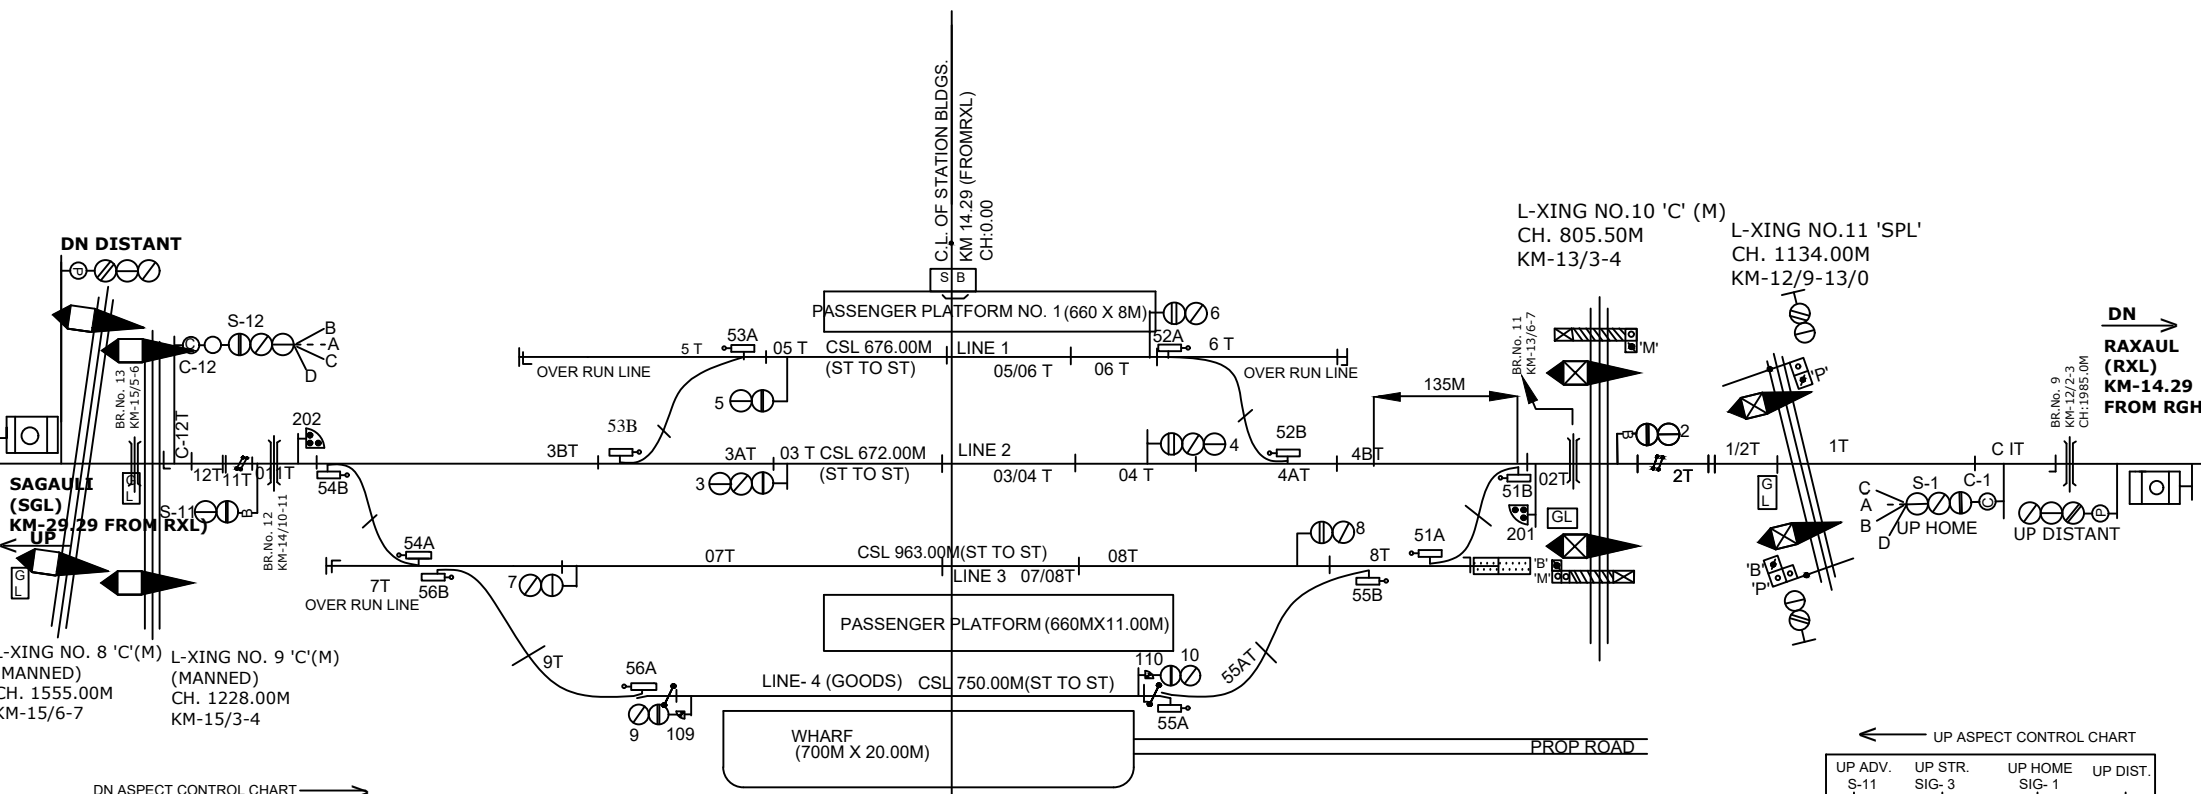

RAMGARHWA STATION

j kex < ok LVs' ku

SINGLE LINE DAIDO TOKENLESS BLOCK INSTRUMENT

NOTE:- MAGNETO TELEPHONE CONNECTED LC GATE NO. 6'C' (RGH-SGL), 7 'C', 8 'C', 9 'C' (RGH-SGL), 10 'C', 11 'SPL', 13 'C', 14 'C' & 14A 'C'.

EAST CENTRAL RAILWAY SAMASTIPUR DIVISION	Sr.DSTE/SPJ	DSTE/SPJ	JE/DRG	STATION WORKING RULE DIAGRAM	RAMGARHWA	SWRD NO.-
				MACL, STD-II (R), CLASS 'B'		Sr.DSTE/SPJ 2018(RD)/07
TO SUIT SIP NO. ECR/SIP/SPJ/350/2018, ALT: III						