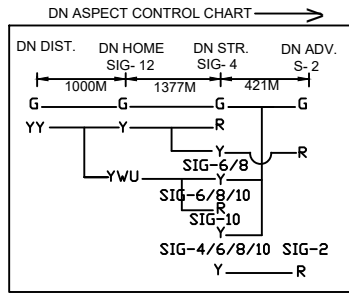

RAMGARHWA STATION

j kex < ok LVs' ku

SINGLE LINE DAIDO TOKENLESS BLOCK INSTRUMENT

NOTE:- MAGNETO TELEPHONE CONNECTED LC GATE NO. 6'C' (RGH-SGL), 7 'C', 8 'C', 9 'C' (RGH-SGL), 10 'C', 11 'SPL', 13 'C', 14 'C' & 14A 'C'.

EAST CENTRAL RAILWAY SAMASTIPUR DIVISION	Sr.DSTE/SPJ	DSTE/SPJ	JE/DRG	STATION WORKING RULE DIAGRAM	RAMGARHWA	SWRD NO.-
				MACL, STD-II (R), CLASS 'B'		Sr.DSTE/SPJ 2018(RD)/07
TO SUIT SIP NO. ECR/SIP/SPJ/350/2018, ALT: III						