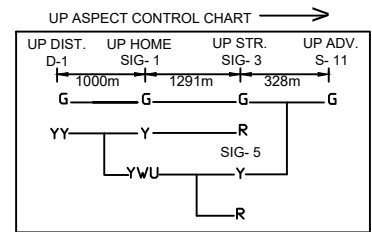

BHAIROGANJ STATION

भैरोगंज स्टेशन

PHAGE-1

INTERLOCKED
L-XING NO. 38 (M)
'C' CLASS
CH. 1180.00
KM-271.441

NEXT BLOCK STN.
KHARPOKHARA(KPB)
KM-8.617

HARINAGAR
(HIR)
KM-8.421

NOTE:-
MAGNETO TELEPHONE CONNECTION PROVIDED WITH L.C NO.34 'C', 35 'C' & 36'C BETWEEN BRU-HIR
AND LC GATE NO.38 'C' & 39 'C' BETWEEN BRU - KPB.

CLASS OF STATION : B
STD OF SIG & INTERLOCKING: STD-II

EAST CENTRAL RAILWAY
SAMASTIPUR DIVISION

ELECTRONIC INTERLOCKING (E.I)
STATION WORKING RULE DIAGRAM
MACL, STD-II, CLASS 'B'

BHAIROGANJ

SWRD NO.-

ECR/SWRD/
SPJ-HIR/346/2022