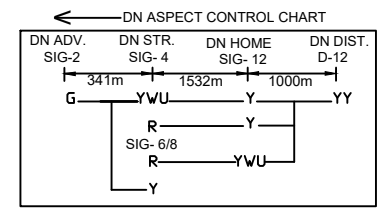

BHAIROGANJ STATION

भैरोगंज स्टेशन

PHAGE-1

INTERLOCKED
L-XING NO. 38 (M)
'C' CLASS
CH. 1180.00
KM-271.441

NEXT BLOCK STN.
KHARPOKHARA(KPB)
KM-8.617

HARINAGAR
(HIR)
KM-8.421

NOTE:-
MAGNETO TELEPHONE CONNECTION PROVIDED WITH L.C NO.34 'C', 35 'C' & 36'C BETWEEN BRU-HIR
AND LC GATE NO.38 'C' & 39 'C' BETWEEN BRU - KPB.

CLASS OF STATION : B
STD OF SIG & INTERLOCKING: STD-II

EAST CENTRAL RAILWAY
SAMASTIPUR DIVISION

ELECTRONIC INTERLOCKING (E.I)
STATION WORKING RULE DIAGRAM
MACL, STD-II, CLASS 'B'

BHAIROGANJ

SWRD NO.-

ECR/SWRD/
SPJ-HIR/346/2022