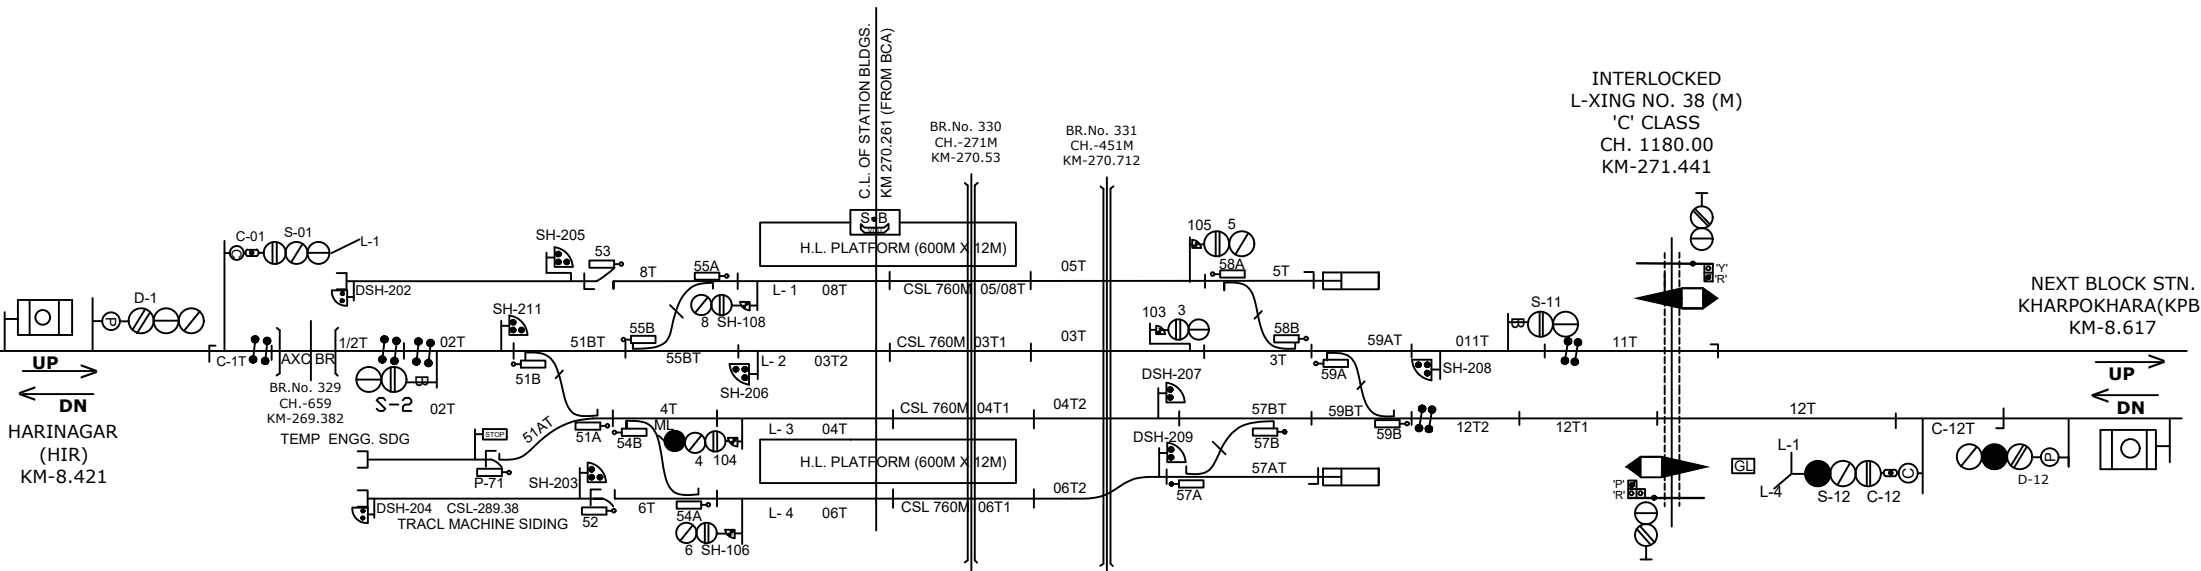

BHAIROGANJ STATION

भैरोगंज स्टेशन

PHAGE-1

INTERLOCKED
L-XING NO. 38 (M)
'C' CLASS
CH. 1180.00
KM-271.441

NEXT BLOCK STN.
KHARPOKHARA(KPB)
KM-8.617

HARINAGAR
(HIR)
KM-8.421

NOTE:-
MAGNETO TELEPHONE CONNECTION PROVIDED WITH L.C NO.34 'C', 35 'C' & 36'C BETWEEN BRU-HIR
AND LC GATE NO.38 'C' & 39 'C' BETWEEN BRU - KPB.

CLASS OF STATION : B
STD OF SIG & INTERLOCKING: STD-II

EAST CENTRAL RAILWAY
SAMASTIPUR DIVISION

ELECTRONIC INTERLOCKING (E.I)
STATION WORKING RULE DIAGRAM
MACL, STD-II, CLASS 'B'

BHAIROGANJ

SWRD NO.-

ECR/SWRD/
SPJ-HIR/346/2022