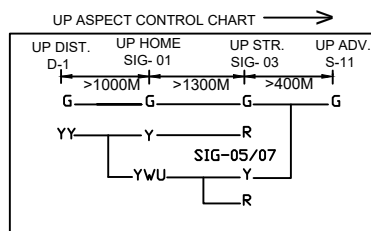

MEHSIL STATION

एगल ह लव्सकु

CLASS OF STATION : B
STD OF SIG & INTERLOCKING: STD-II (R)

EAST CENTRAL RAILWAY SAMASTIPUR DIVISION	SR.DSTE/SPJ	DSTE/SPJ	JE/DRG	STATION WORKING RULE DIAGRAM MACL, STD-II, CLASS 'B'	MEHSI एगल ह	SWRD NO.-
				TO SUIT SIP NO. ECR/SIP/SPJ-MAI/331/2021 ALT-A2		ECR/SWRD/SPJ-MAI/331/2022