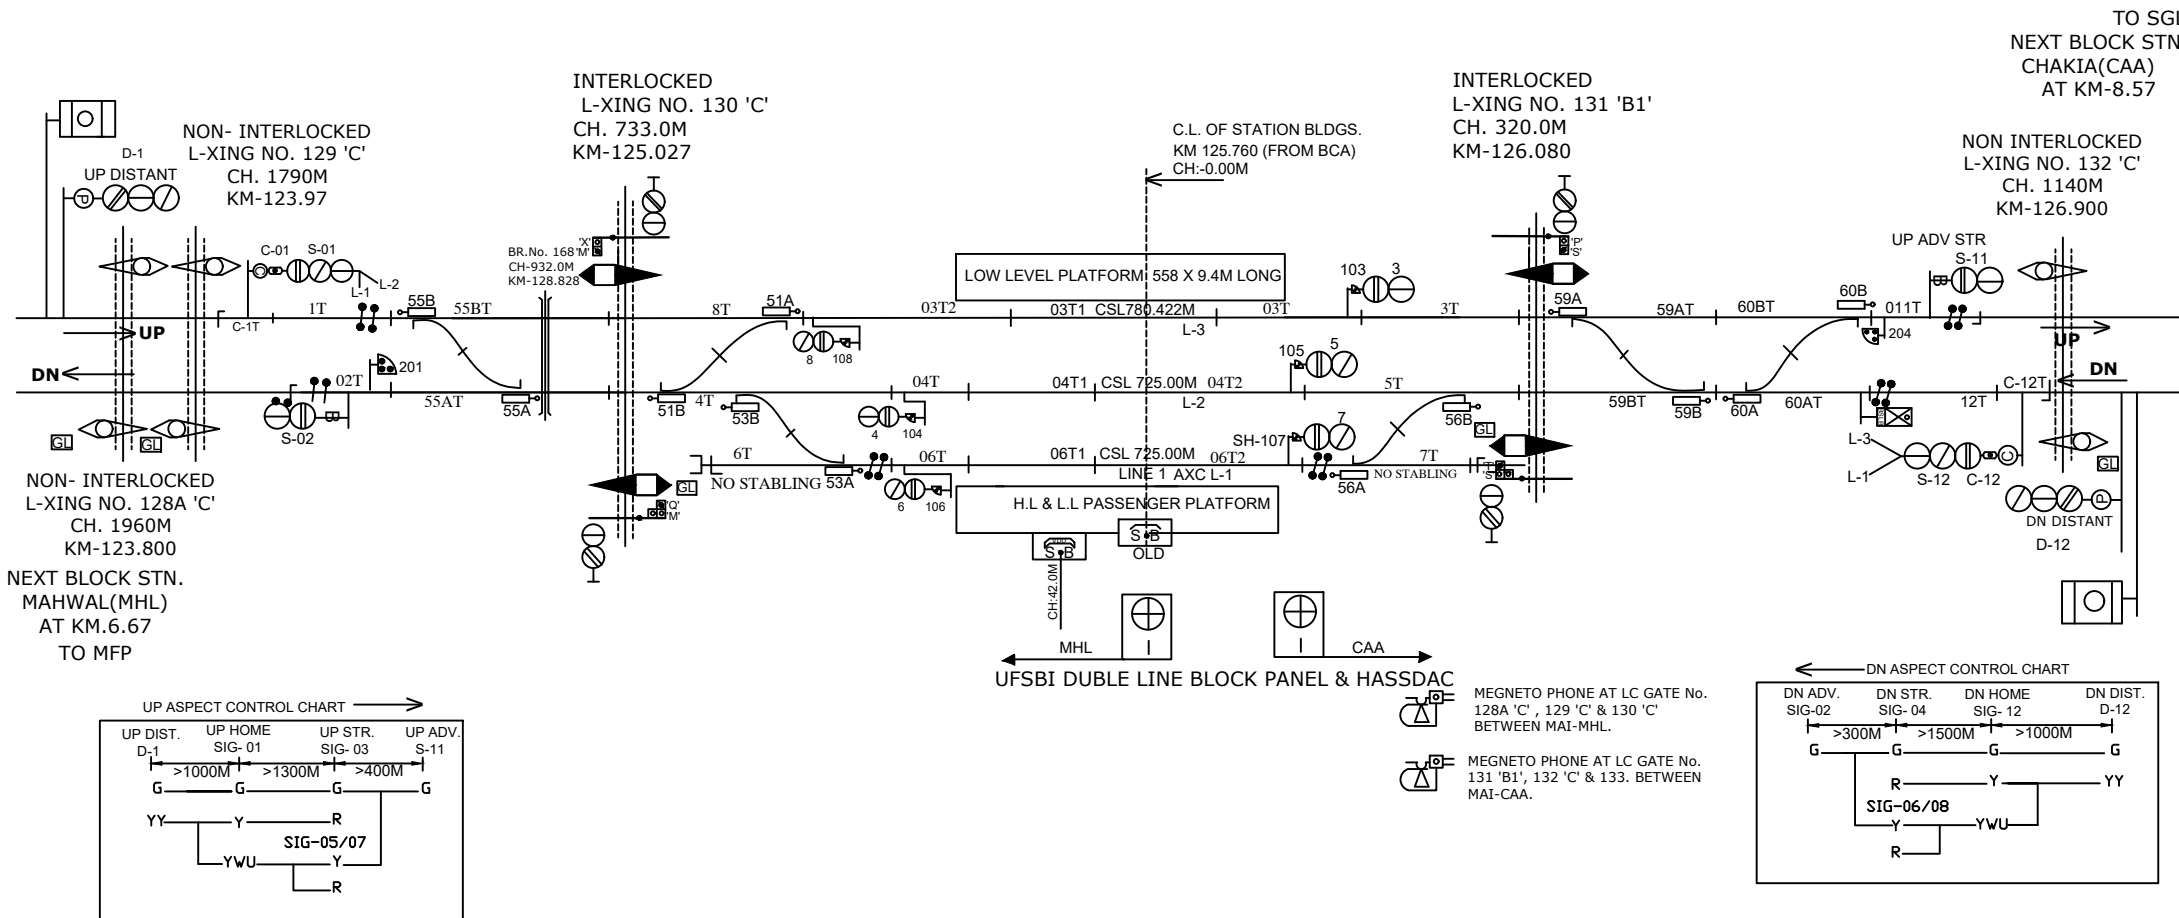

MEHSIL STATION

एगल ह लव्सकु

CLASS OF STATION : B
STD OF SIG & INTERLOCKING: STD-II (R)

EAST CENTRAL RAILWAY SAMASTIPUR DIVISION	SR.DSTE/SPJ	DSTE/SPJ	JE/DRG	STATION WORKING RULE DIAGRAM MACL, STD-II, CLASS 'B'	MEHSI एगल ह	SWRD NO.-
				TO SUIT SIP NO. ECR/SIP/SPJ-MAI/331/2021 ALT-A2		ECR/SWRD/SPJ-MAI/331/2022