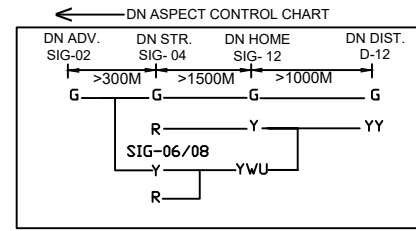

MEHSIL STATION

एगल ह लव्सकु

CLASS OF STATION : B
STD OF SIG & INTERLOCKING: STD-II (R)

EAST CENTRAL RAILWAY SAMASTIPUR DIVISION	SR.DSTE/SPJ	DSTE/SPJ	JE/DRG	STATION WORKING RULE DIAGRAM MACL, STD-II, CLASS 'B'	MEHSI एगल ह	SWRD NO.-
				TO SUIT SIP NO. ECR/SIP/SPJ-MAI/331/2021 ALT-A2		ECR/SWRD/SPJ-MAI/331/2022