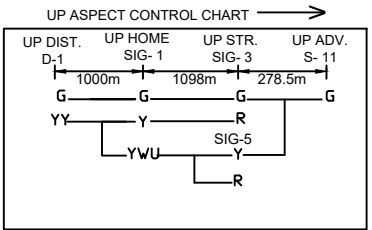

KHARPOKHARA STATION

खरपोखरा स्टेशन

PHAGE-1

CLASS OF STATION : B
STD OF SIG & INTERLOCKING: STD-II

EAST CENTRAL RAILWAY SAMASTIPUR DIVISION	SR.DSTE/SPJ	DSTE/SPJ	JE/DRG	ELECTRONIC INTERLOCKING (E.I) STATION WORKING RULE DIAGRAM MACL, STD-II, CLASS 'B'	KHARPOKHARA	SWRD NO.-
				TO SUIT SIP NO. ECR/SIP/SPJ-KPB/347/2022		ECR/SWRD/ SPJ-KPB/347/2022