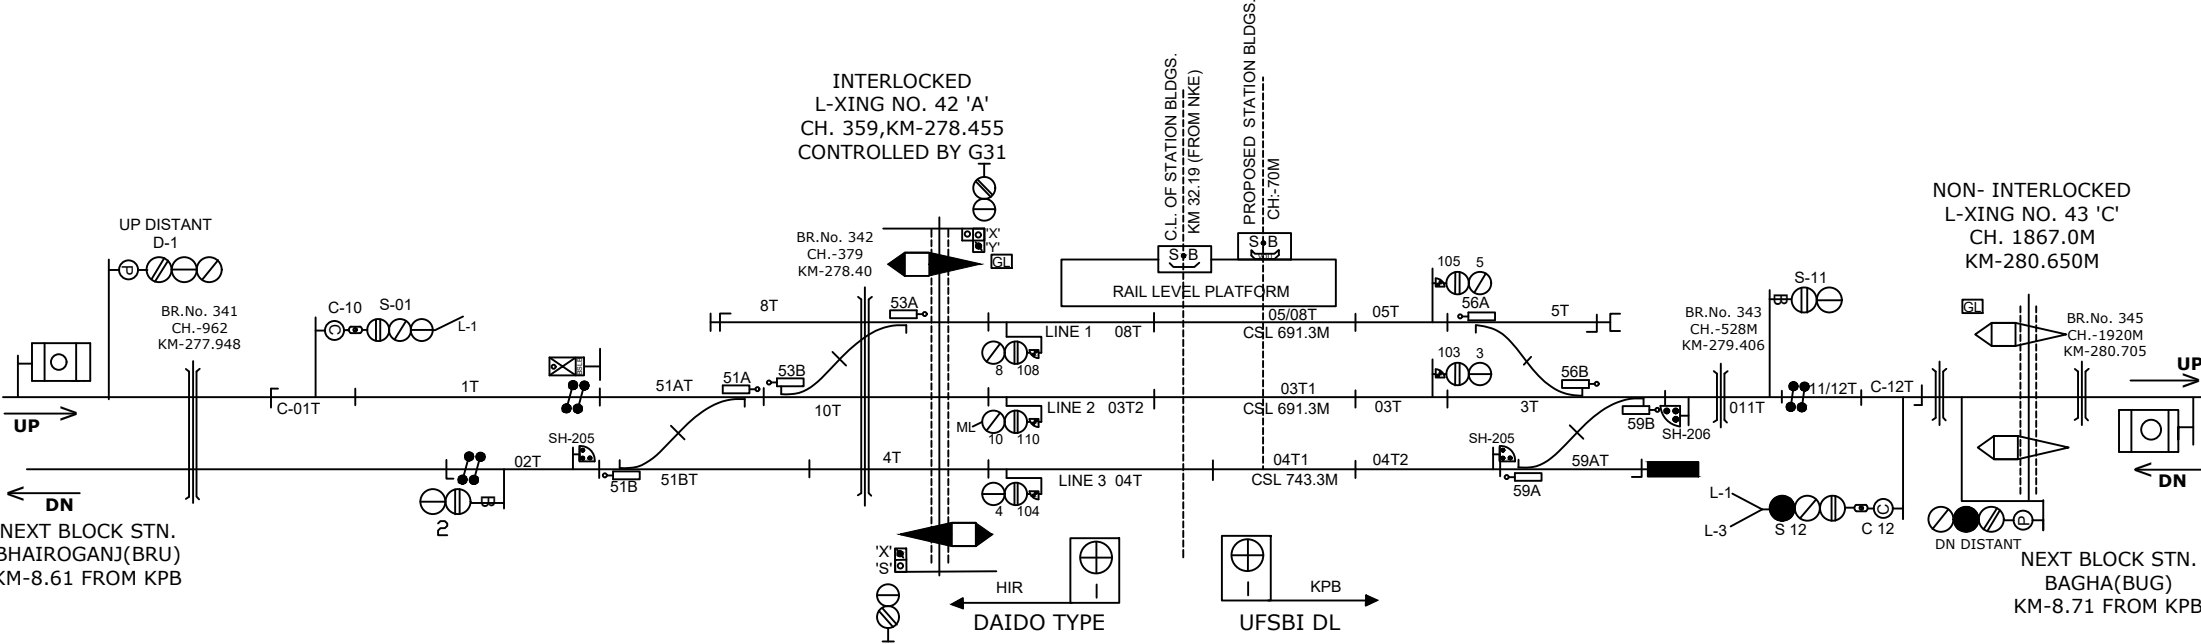

KHARPOKHARA STATION

खरपोखरा स्टेशन

PHAGE-1

CLASS OF STATION : B
STD OF SIG & INTERLOCKING: STD-II

EAST CENTRAL RAILWAY SAMASTIPUR DIVISION	SR.DSTE/SPJ	DSTE/SPJ	JE/DRG	ELECTRONIC INTERLOCKING (E.I) STATION WORKING RULE DIAGRAM MACL, STD-II, CLASS 'B'	KHARPOKHARA	SWRD NO.-
				TO SUIT SIP NO. ECR/SIP/SPJ-KPB/347/2022		ECR/SWRD/ SPJ-KPB/347/2022