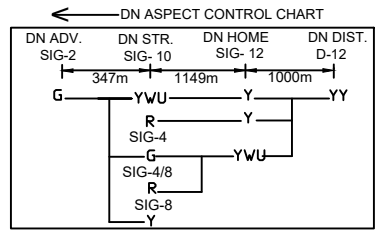

KHARPOKHARA STATION

खरपोखरा स्टेशन

PHAGE-1

CLASS OF STATION : B
STD OF SIG & INTERLOCKING: STD-II

EAST CENTRAL RAILWAY SAMASTIPUR DIVISION	SR.DSTE/SPJ	DSTE/SPJ	JE/DRG	ELECTRONIC INTERLOCKING (E.I) STATION WORKING RULE DIAGRAM MACL, STD-II, CLASS 'B'	KHARPOKHARA	SWRD NO.-
				TO SUIT SIP NO. ECR/SIP/SPJ-KPB/347/2022		ECR/SWRD/ SPJ-KPB/347/2022