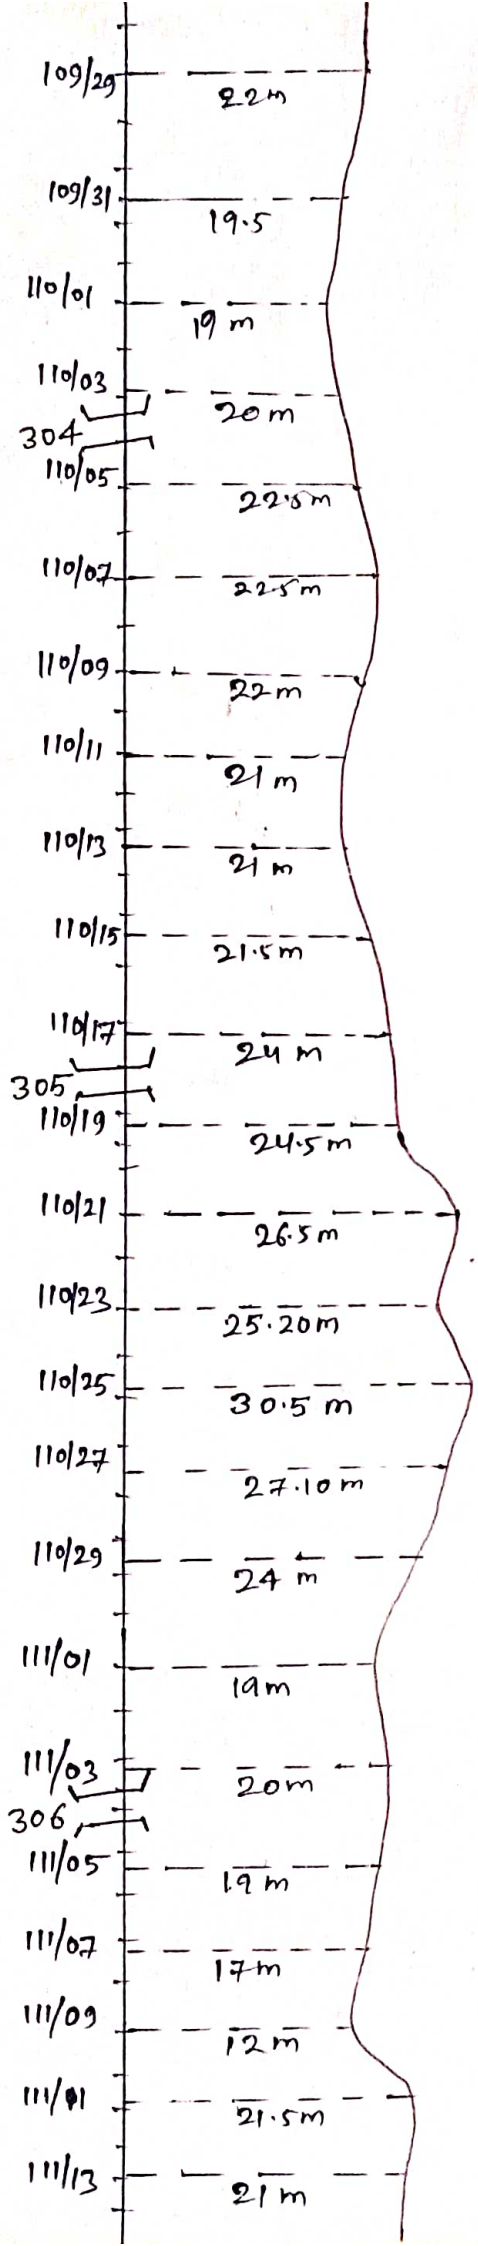

CABLE ROUTE DIAGRAM OF WZJ-KRJR SECTION

14/04/28
 SSG/H/M/OD
 14/04/28

14/04/28
 SSG/H/M/OD
 14/04/28

CABLE ROUTE DIAGRAM OF WZJ-KRJR SECTION

Berikan Skema section wiring