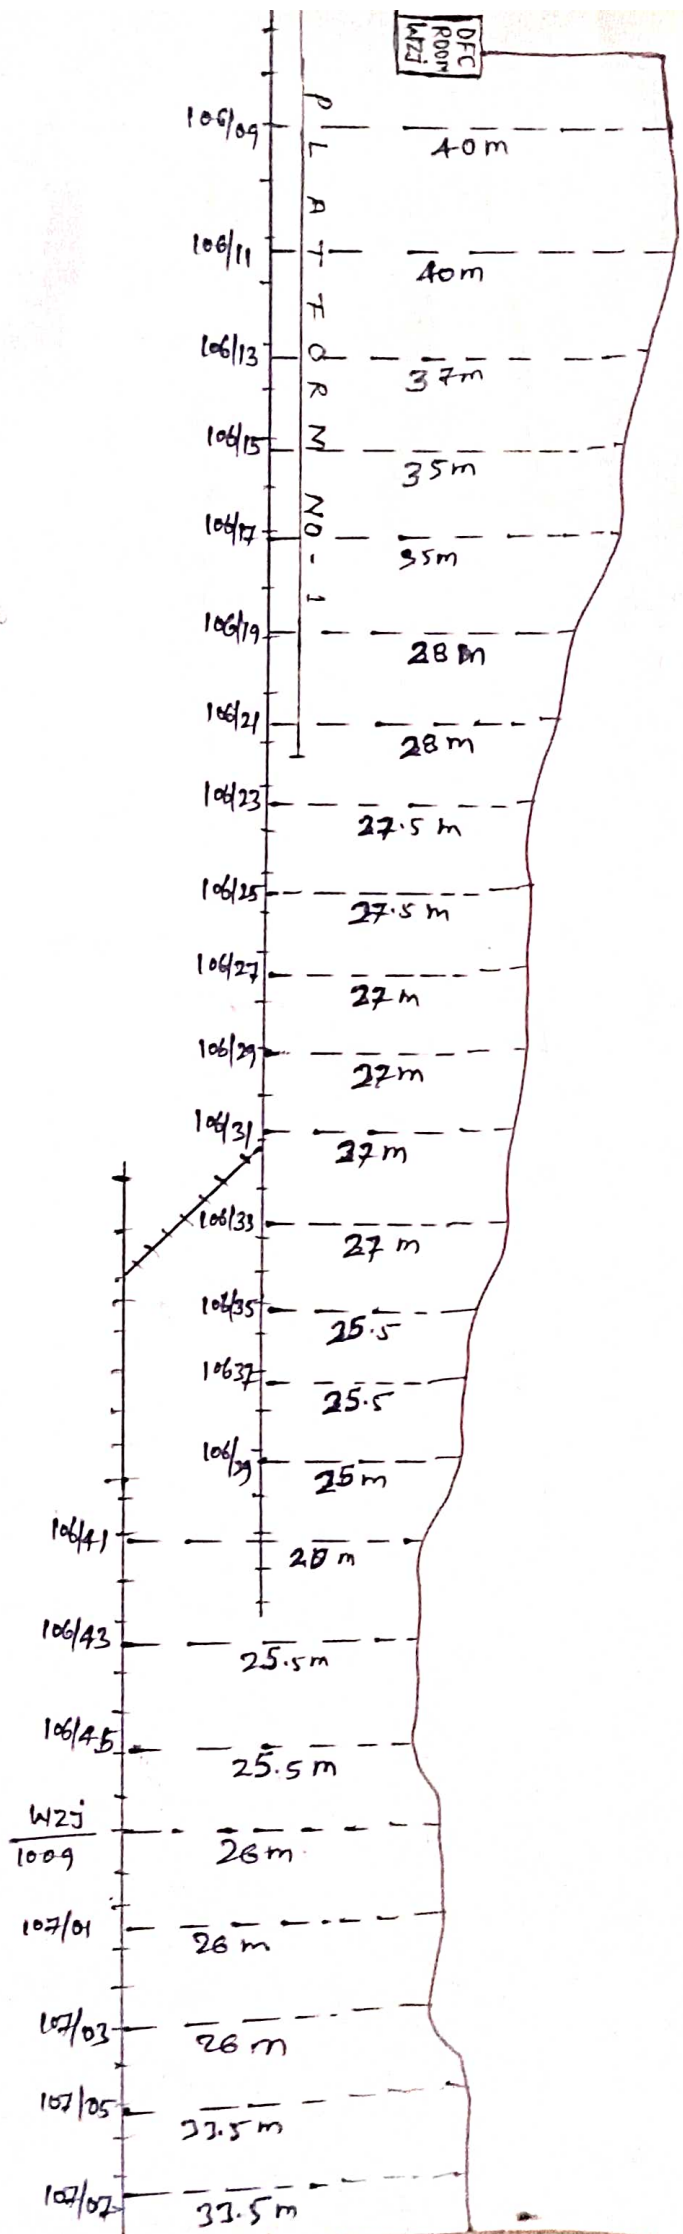

CABLE ROUTE DIAGRAM OF WZJ-KRJR SECTION

14/04/28
 SSG/H/M/OD
 14/04/28

14/04/28
 SSG/H/M/OD
 14/04/28

CABLE ROUTE DIAGRAM OF WZJ-KRJR SECTION

Berikan Skema section wiring