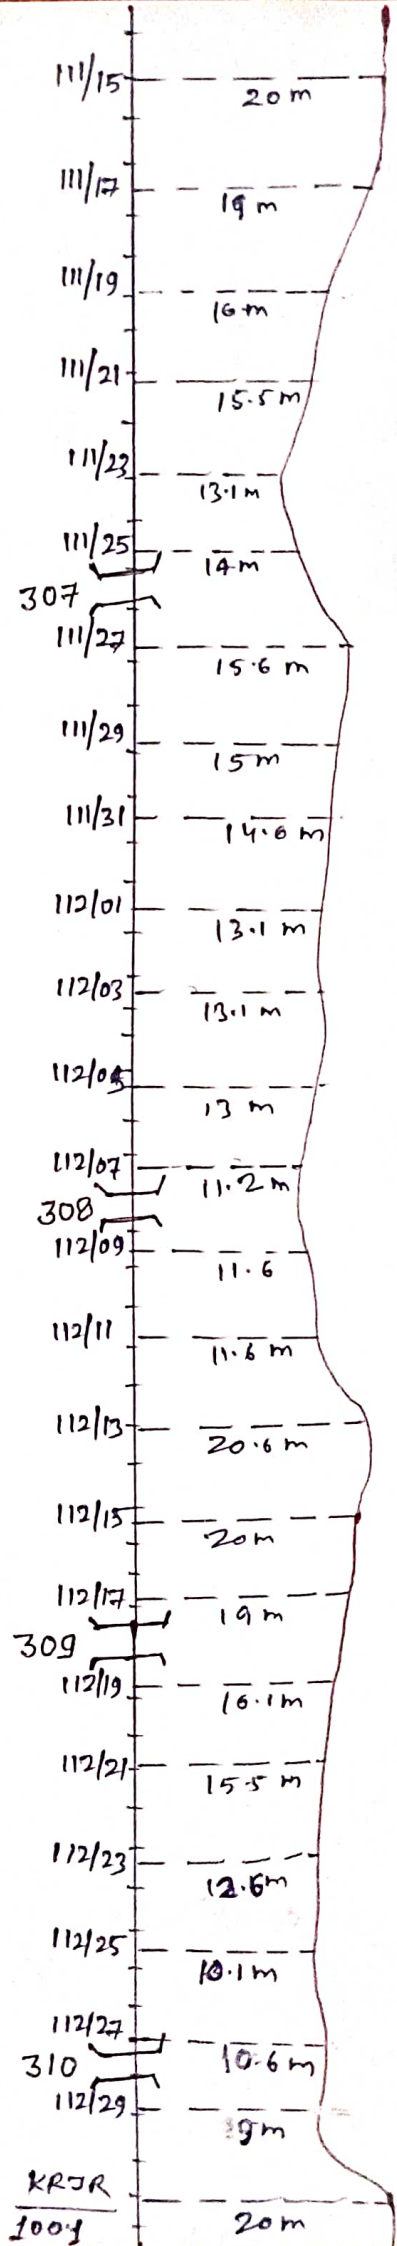

CABLE ROUTE DIAGRAM OF WZJ-KRJR SECTION

14/04/28
 SSG/H/M/OD
 14/04/28

14/04/28
 SSG/H/M/OD
 14/04/28

CABLE ROUTE DIAGRAM OF WZJ-KRJR SECTION

Berikan Skema section wiring