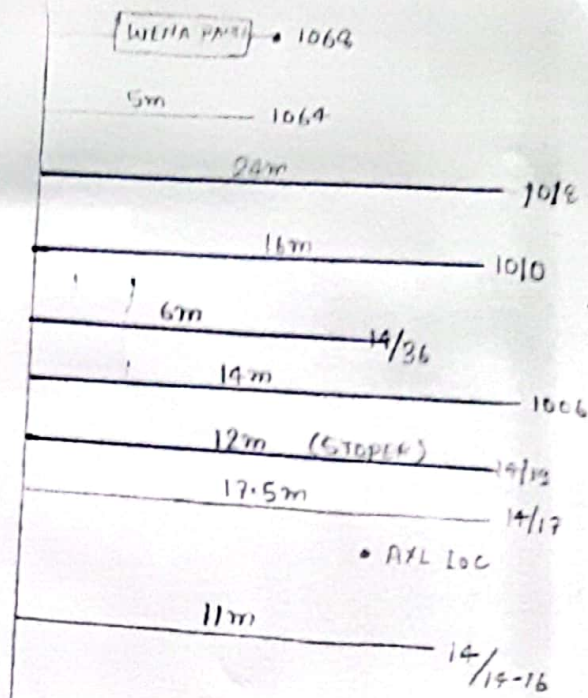

WENA STN

Pravindra Kumar
CE/T/18XPR
11/3/23

Nishu Kumar
SSELIMU

NEAREST RAIL

HRT END