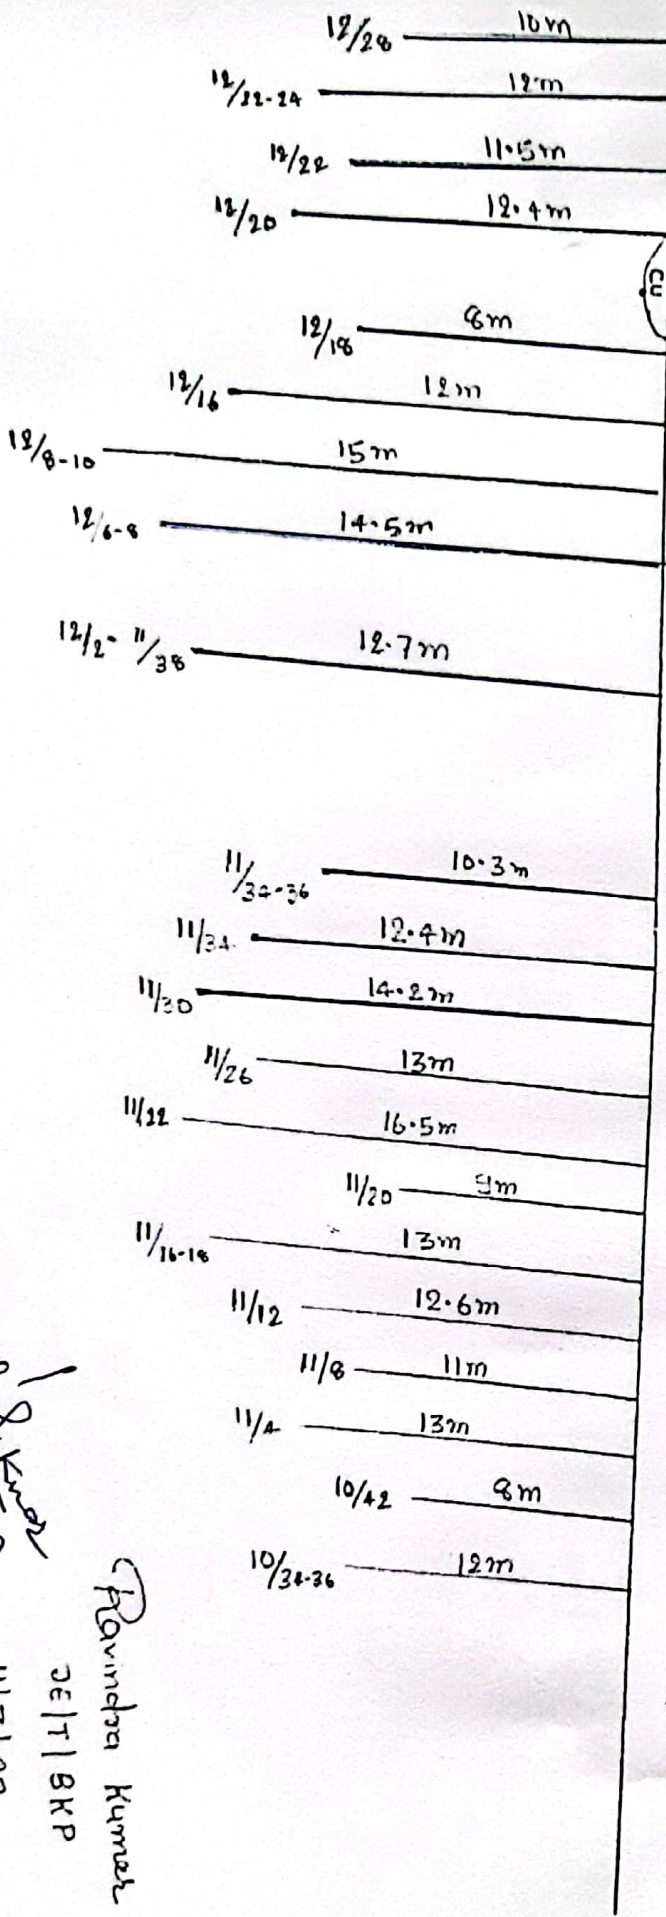

WENA END

NEAREST RAIL

NEAREST RAIL

HRT STN

HRT - WENA 6 QUAD ROUTE

Nishu Kumar
SE/IT/IN/02

Pravinda Kumar
DE/IT/BKP

11/3/23

WENA STN

Pravindra Kumar
 CE/T/18XPR
 11/3/23

Nishu Kumar
 SSELIMU

NEAREST RAIL

HRT END