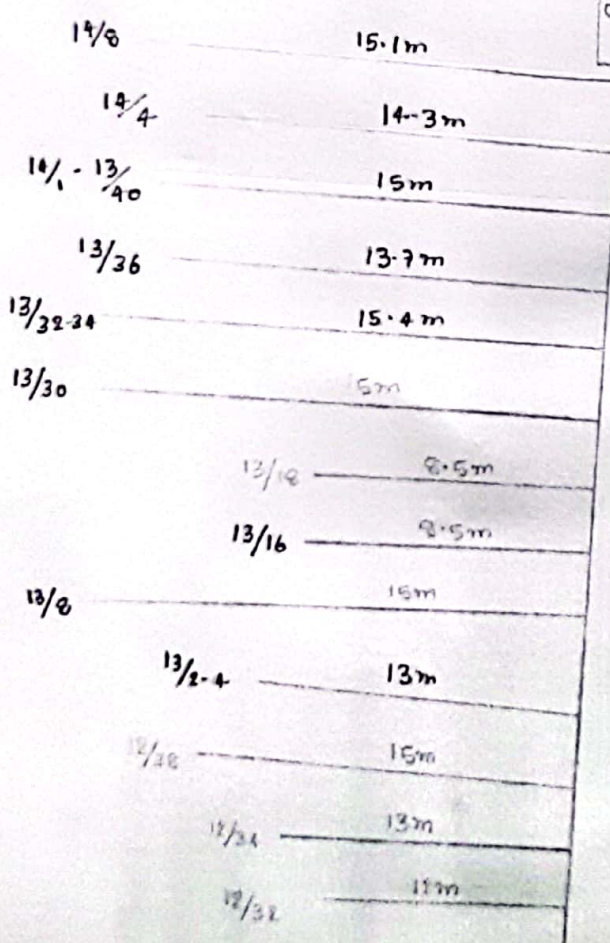

WENA STN

Pravindra Kumar
CE/T/18XPR
11/3/23

Nishu Kumar
SSELIMU

NEAREST RAIL

HRT END