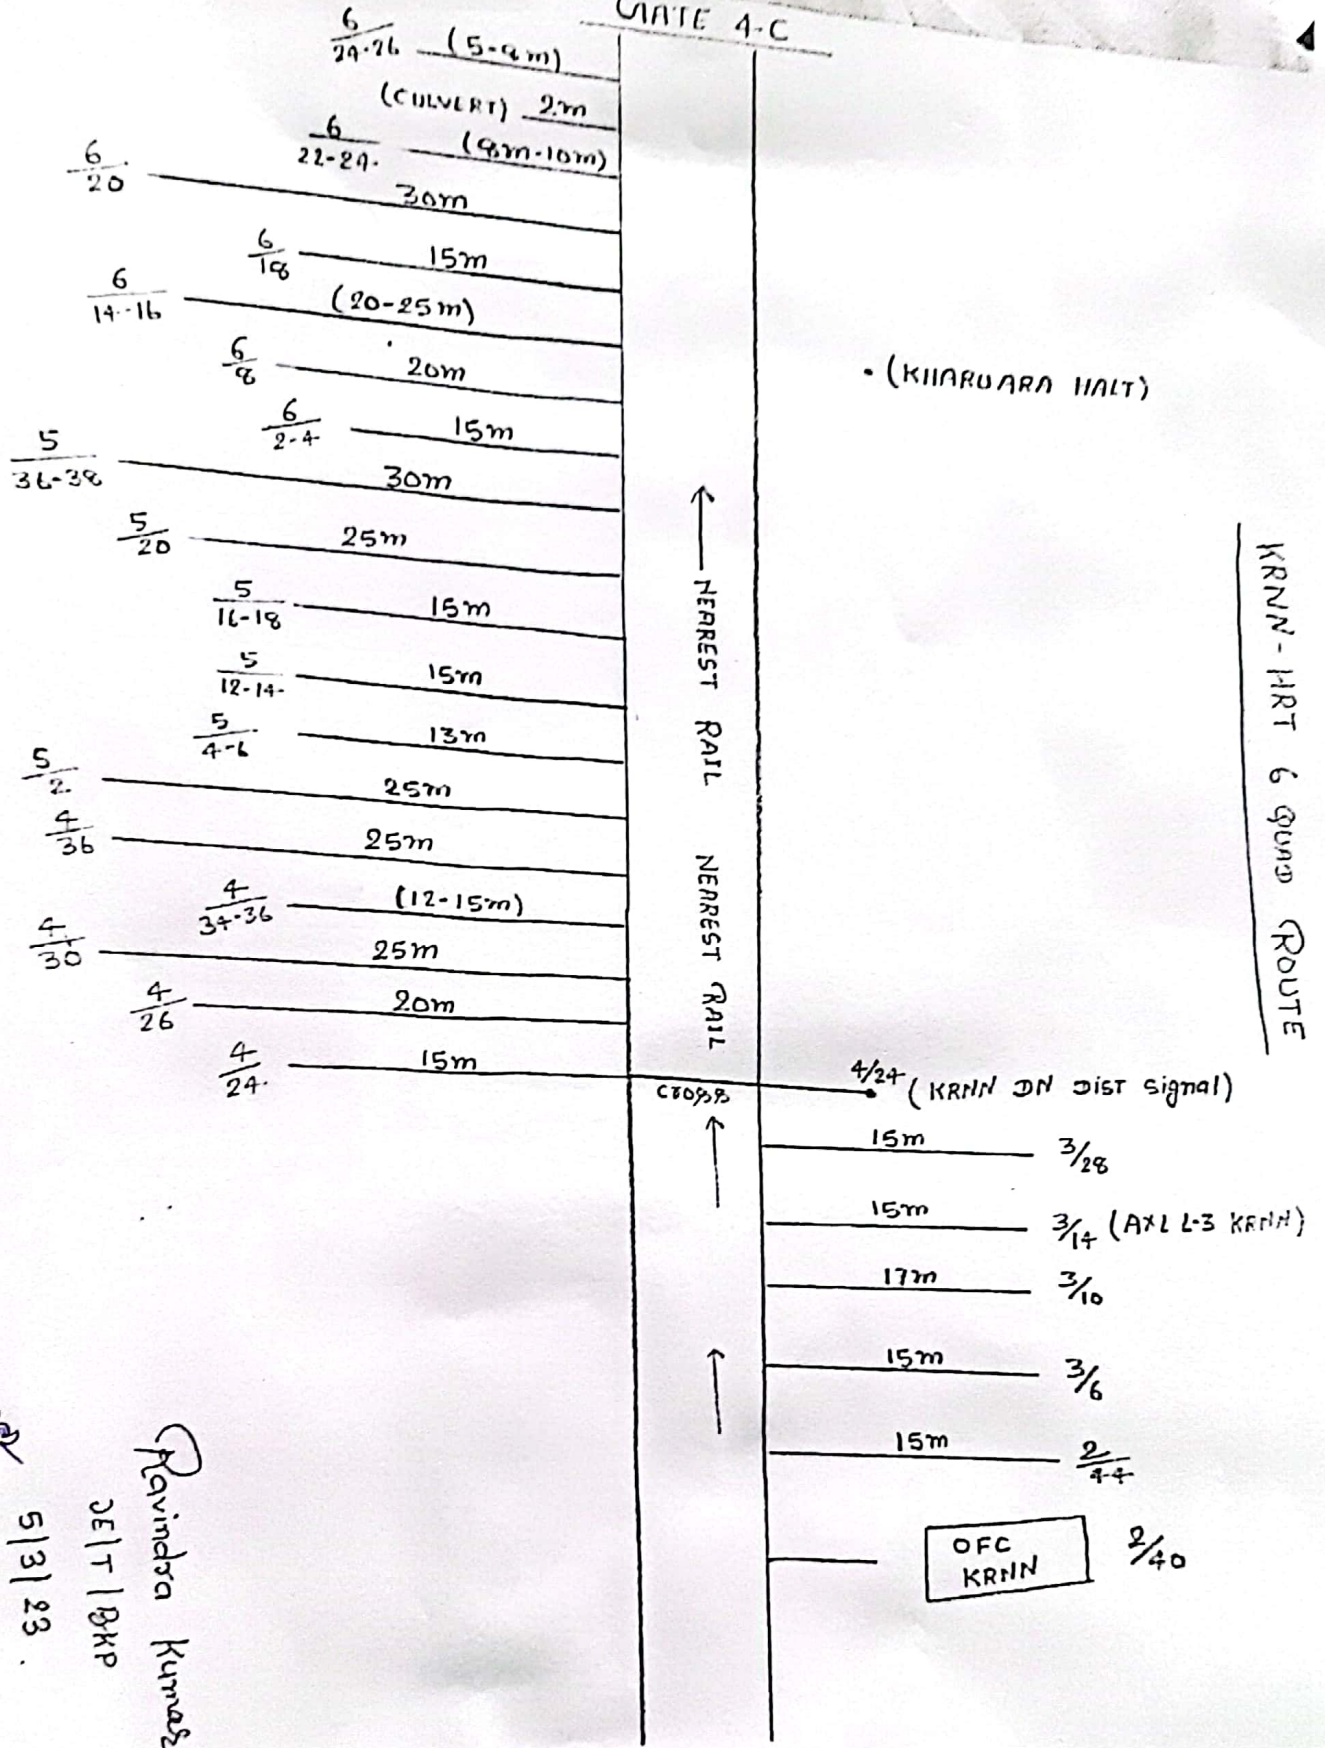

WATE 4-C

(KHARUARA HALT)

KRNN - HRT 6 QUAD ROUTE

NEAREST RAIL

NEAREST RAIL

4/24 (KRNN DN DIST signal)

СТОП

KRNN - STN

Nilesh Kumar
SEITMER

Ravindra Kumar
DE/T/BKP
5/3/23