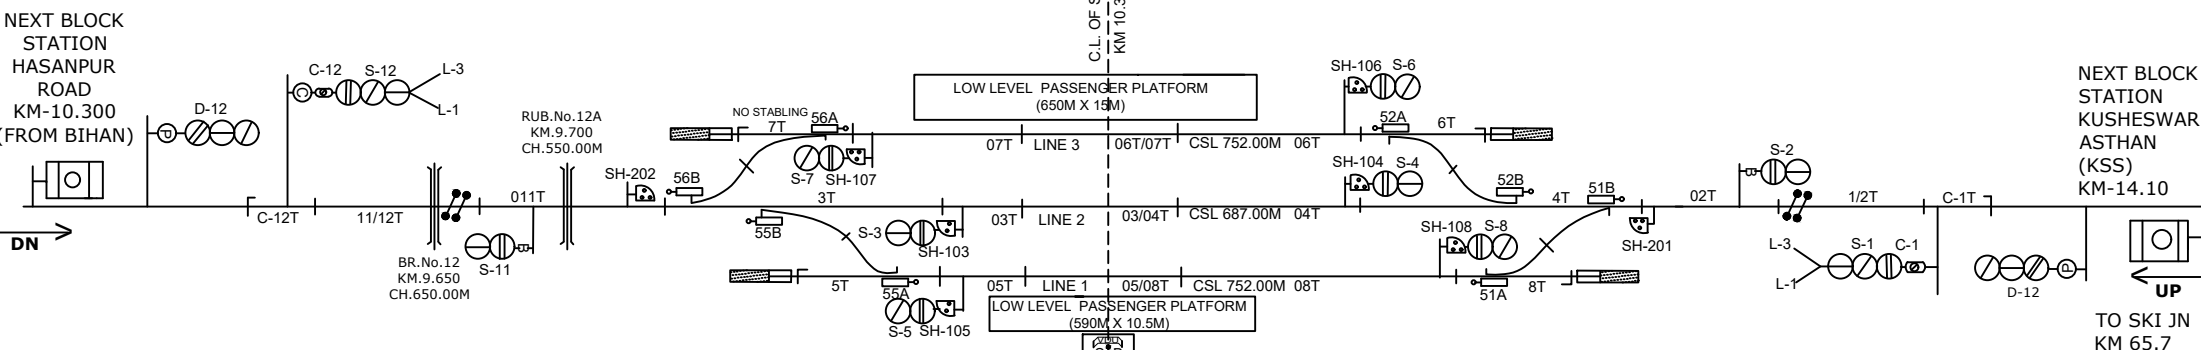

BITHAN

बिथान स्टेशन

CLASS OF STATION : B
STD OF SIG & INTERLOCKING: STD-II

| | | | |
|---|---|------------------------|----------------------------------|
| SAMASTIPUR DIVISION EAST CENTRAL RAILWAY | MACL, STD-II, CLASS 'B' STATION WORKING RULE DIAGRAM CENTRAL CONTROL (E.I.) | BIHTAN बिथान | ECR/SWRD/SPJ- BITHAN/475/2022 |
| | | | SWRD NO.- |