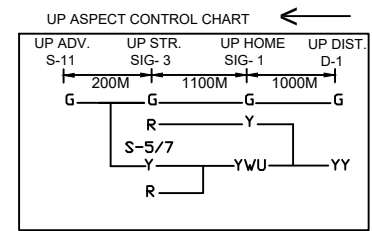

BITHAN

बिथान स्टेशन

CLASS OF STATION : B
STD OF SIG & INTERLOCKING: STD-II

| | | | |
|---|---|------------------------|----------------------------------|
| SAMASTIPUR DIVISION EAST CENTRAL RAILWAY | MACL, STD-II, CLASS 'B' STATION WORKING RULE DIAGRAM CENTRAL CONTROL (E.I.) | BIHTAN बिथान | ECR/SWRD/SPJ- BITHAN/475/2022 |
| | | | SWRD NO.- |