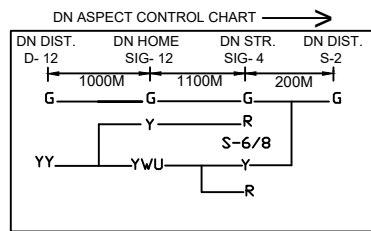

BITHAN

बिथान स्टेशन

CLASS OF STATION : B
STD OF SIG & INTERLOCKING: STD-II

| | | | |
|---|---|------------------------|----------------------------------|
| SAMASTIPUR DIVISION EAST CENTRAL RAILWAY | MACL, STD-II, CLASS 'B' STATION WORKING RULE DIAGRAM CENTRAL CONTROL (E.I.) | BIHTAN बिथान | ECR/SWRD/SPJ- BITHAN/475/2022 |
| | | | SWRD NO.- |