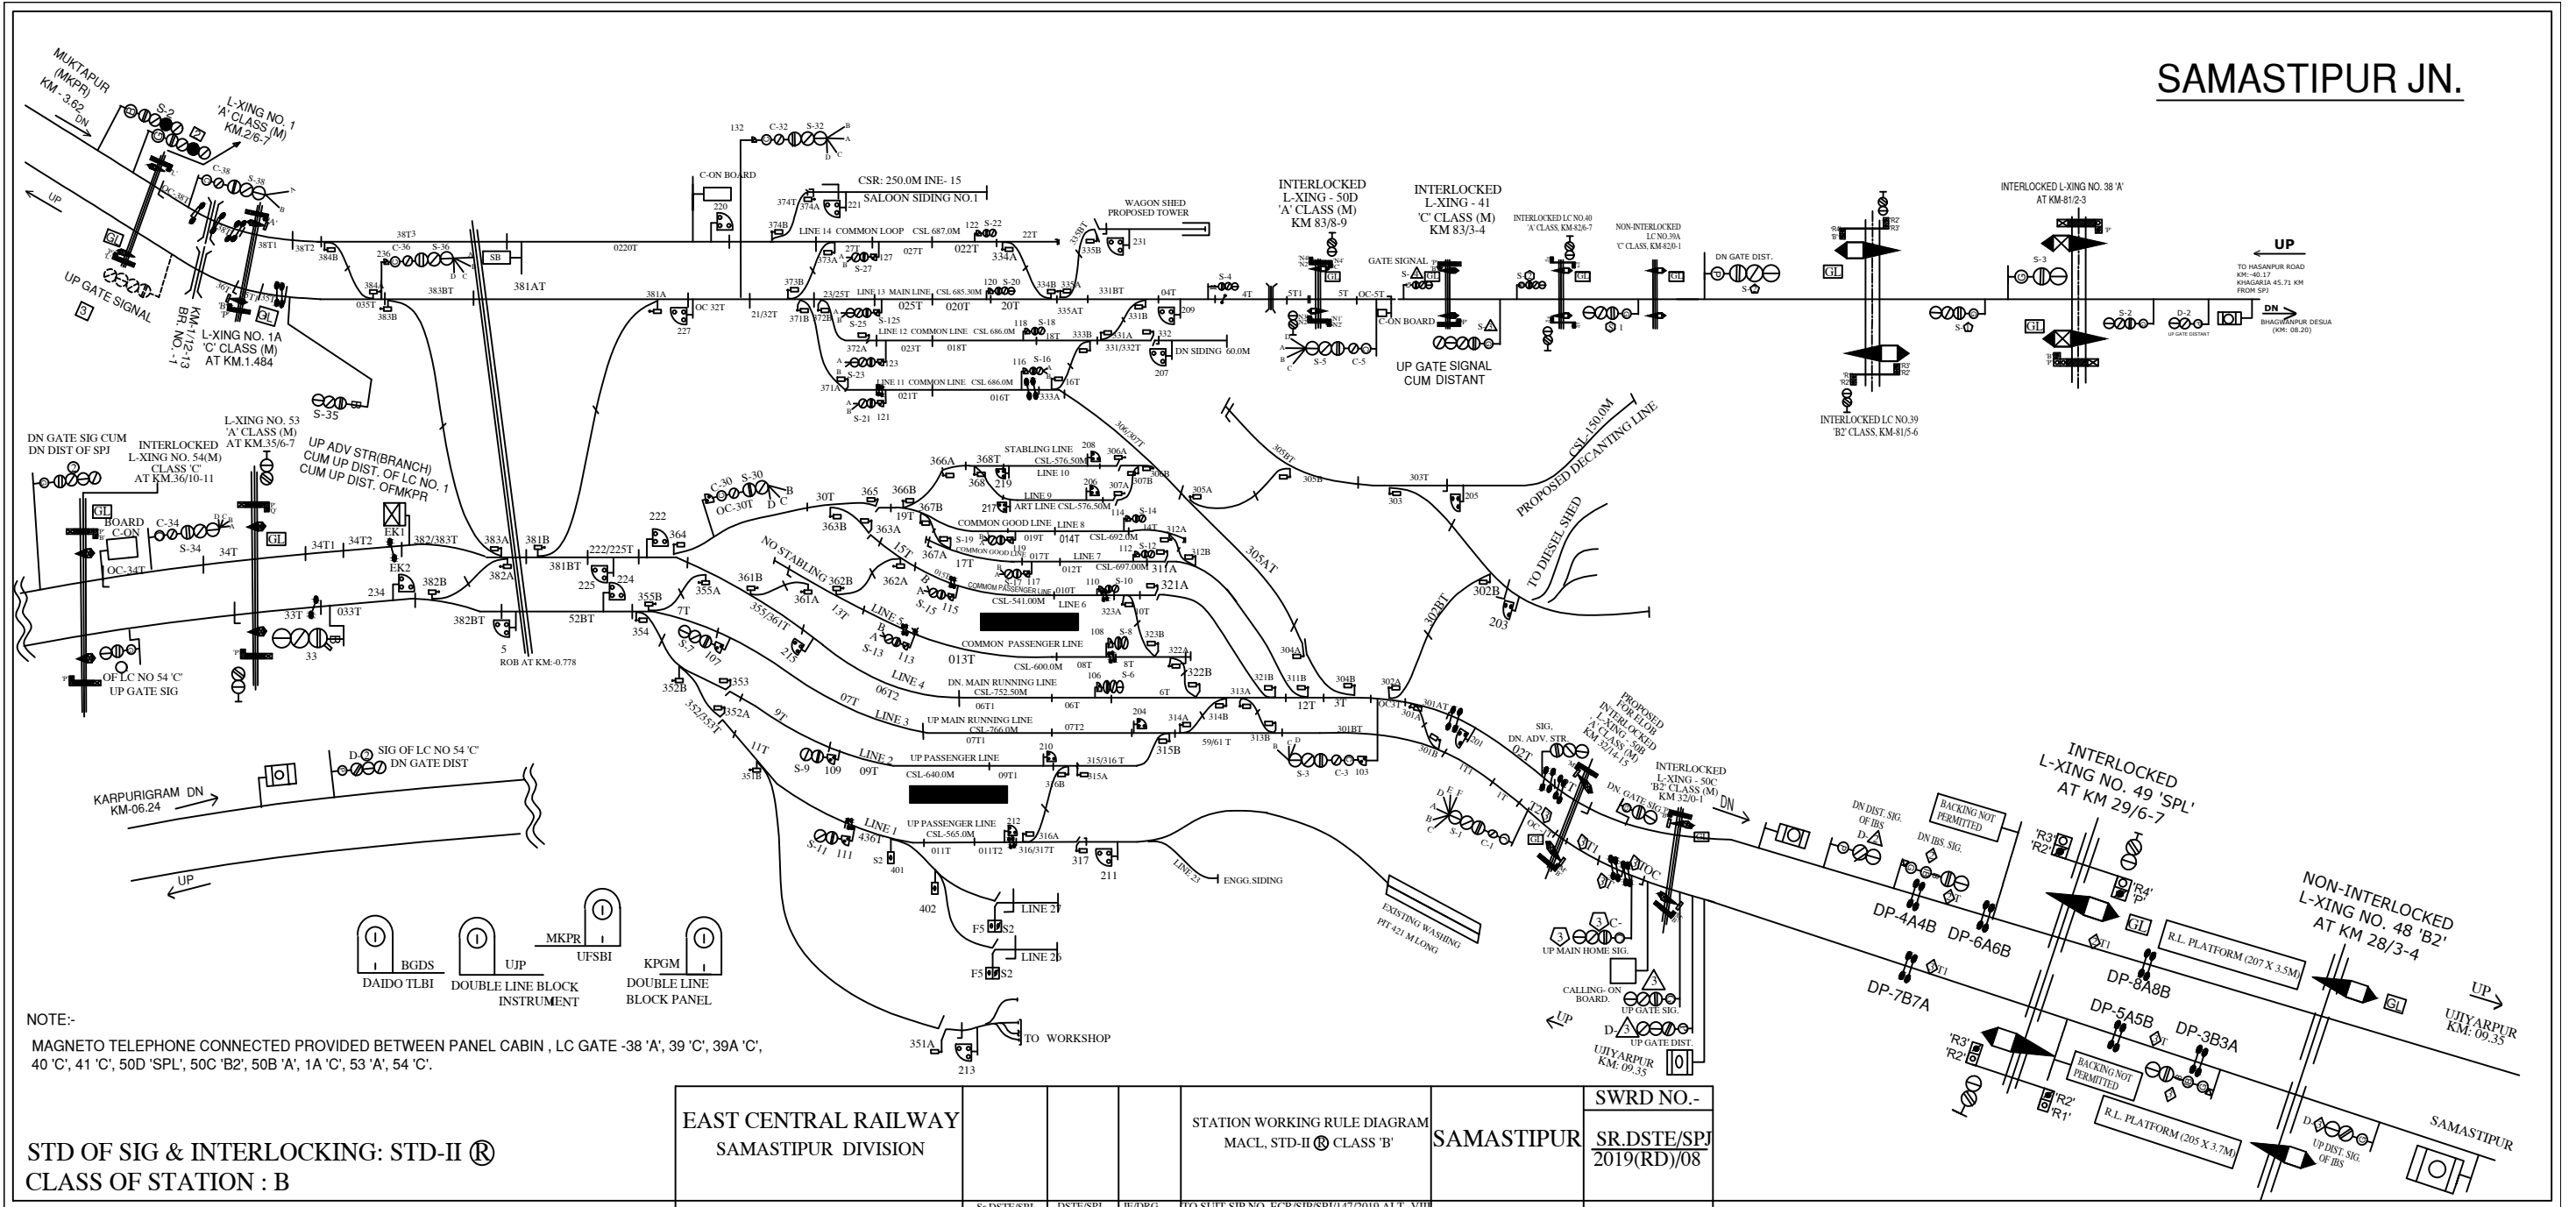

# SAMASTIPUR JN.

STD OF SIG & INTERLOCKING: STD-II ®  
CLASS OF STATION : B

EAST CENTRAL RAILWAY SAMASTIPUR DIVISION		STATION WORKING RULE DIAGRAM MACL, STD-II ® CLASS 'B'		SAMASTIPUR		SWRD NO.- SR.DSTE/SPJ 2019(RD)/08	
Sr.DSTE/SPJ		DSTE/SPJ		JE/DRG		TO SUIT SIP NO. ECR/SIP/SPJ/147/2019 A.L.T.-VIII	