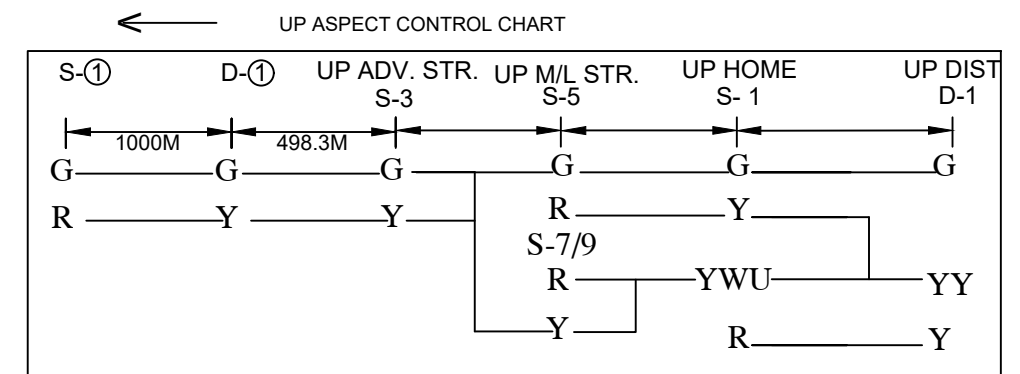

# SIMRI BAKHATIARPUR STATION

## सिमरी बकतीयारपुर स्टेशन

NOTE:  
MAGNETO TELEPHONE PROVIDED BETWEEN PANEL CABIN & L.C.  
GATE NO.:- 14'C', 15'C' & 16'C' BETWEEN KFA-SBV AND LC GATE  
NO.17'C', 19'C' BETWEEN SBV-SBM.

CLASS OF STATION : B  
STD OF SIG & INTERLOCKING: STD-II®