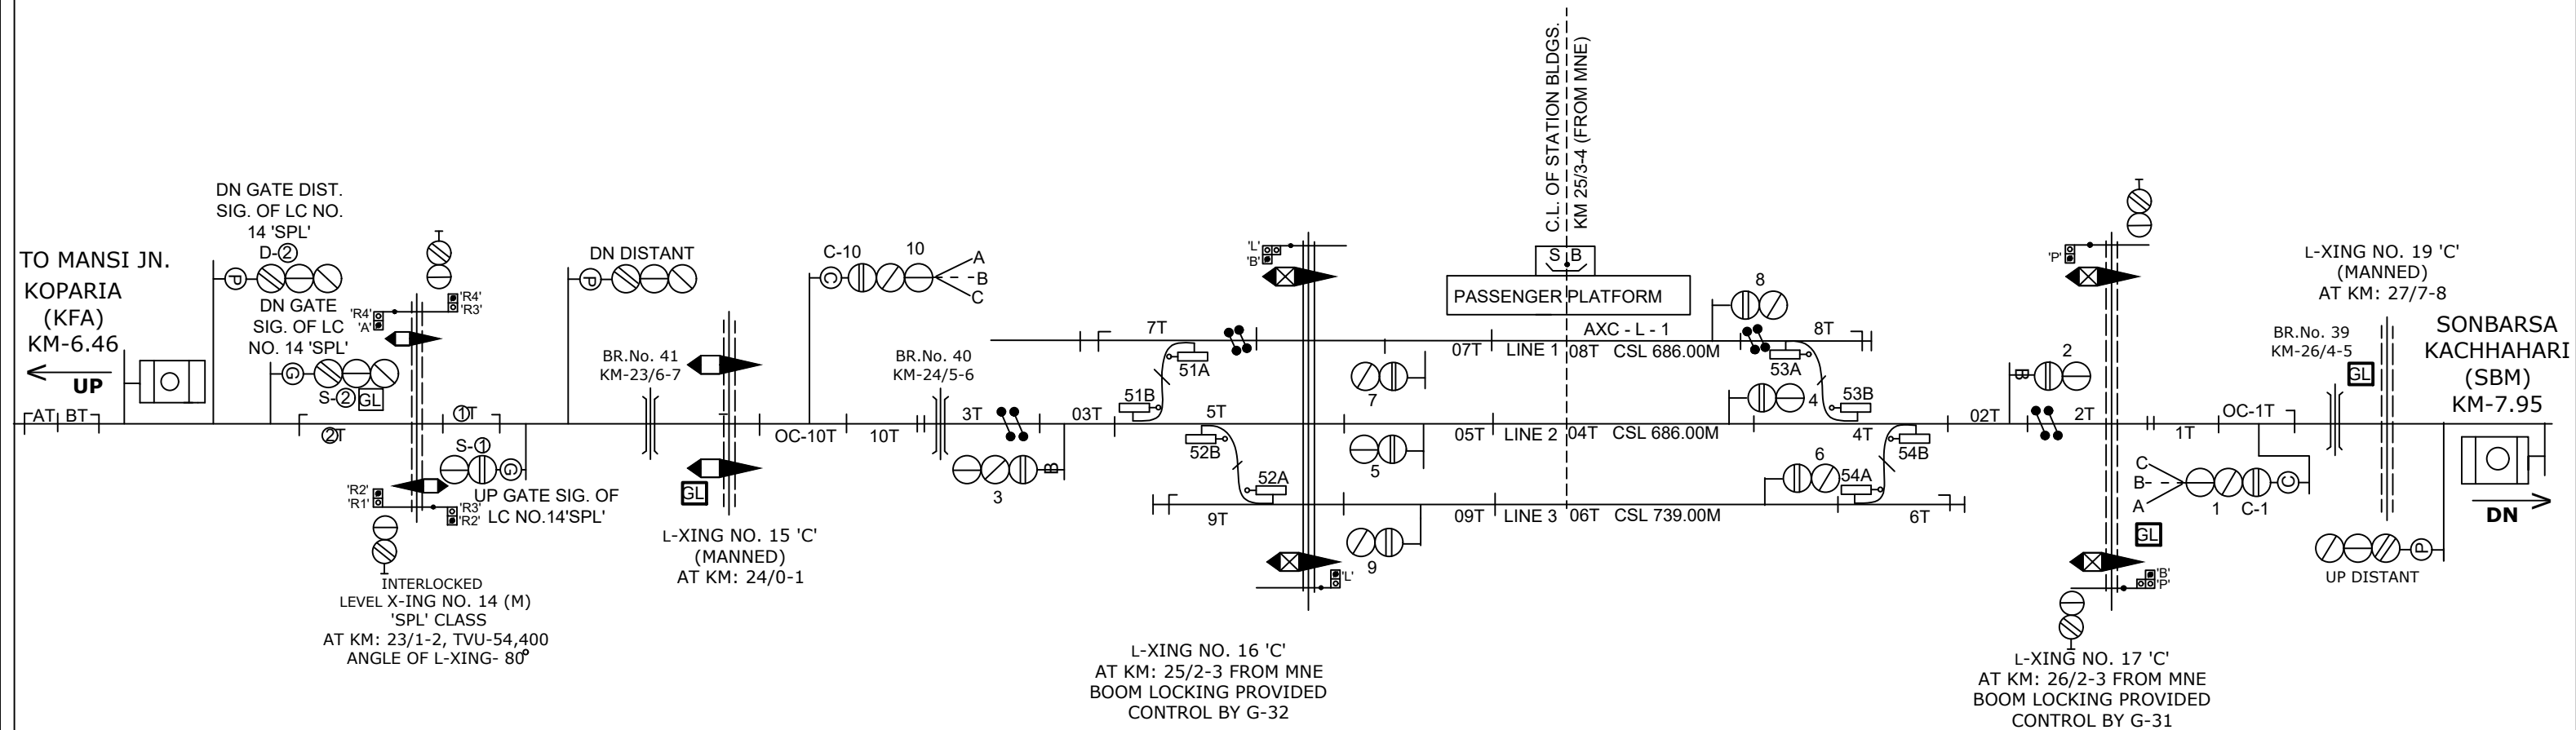

# SIMRI BAKHATIARPUR STATION

## सिमरी बकतीयारपुर स्टेशन

NOTE:  
MAGNETO TELEPHONE PROVIDED BETWEEN PANEL CABIN & L.C.  
GATE NO.:- 14'C', 15'C' & 16'C' BETWEEN KFA-SBV AND LC GATE  
NO.17'C', 19'C' BETWEEN SBV-SBM.

CLASS OF STATION : B  
STD OF SIG & INTERLOCKING: STD-II®

EAST CENTRAL RAILWAY  
SAMASTIPUR DIVISION

STATION WORKING RULE DIAGRAM  
MACL, STD-II® CLASS 'B'

SIMRI  
BAKHTIARPUR

SWRD NO.-

SR.DSTE/SPJ  
RD/2021/01

SR.DSTE/SPJ DST/SPJ JE/DRG TO SUIT SIP NO. ECR/SIP/SPJ-SBV/405/2021, ALT-1