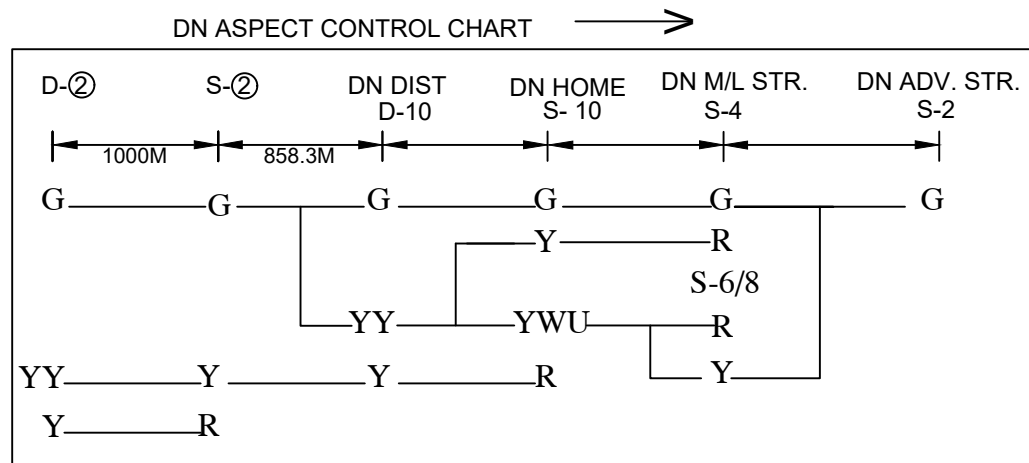

# SIMRI BAKHATIARPUR STATION

## सिमरी बकतीयारपुर स्टेशन

NOTE:  
MAGNETO TELEPHONE PROVIDED BETWEEN PANEL CABIN & L.C.  
GATE NO.:- 14'C', 15'C' & 16'C' BETWEEN KFA-SBV AND LC GATE  
NO.17'C', 19'C' BETWEEN SBV-SBM.

CLASS OF STATION : B  
STD OF SIG & INTERLOCKING: STD-II®

EAST CENTRAL RAILWAY  
SAMASTIPUR DIVISION

STATION WORKING RULE DIAGRAM  
MACL, STD-II® CLASS 'B'

SIMRI  
BAKHTIARPUR

SWRD NO.-

SR.DSTE/SPJ  
RD/2021/01

SR.DSTE/SPJ DST/SPJ JE/DRG TO SUIT SIP NO. ECR/SIP/SPJ-SBV/405/2021, ALT-1