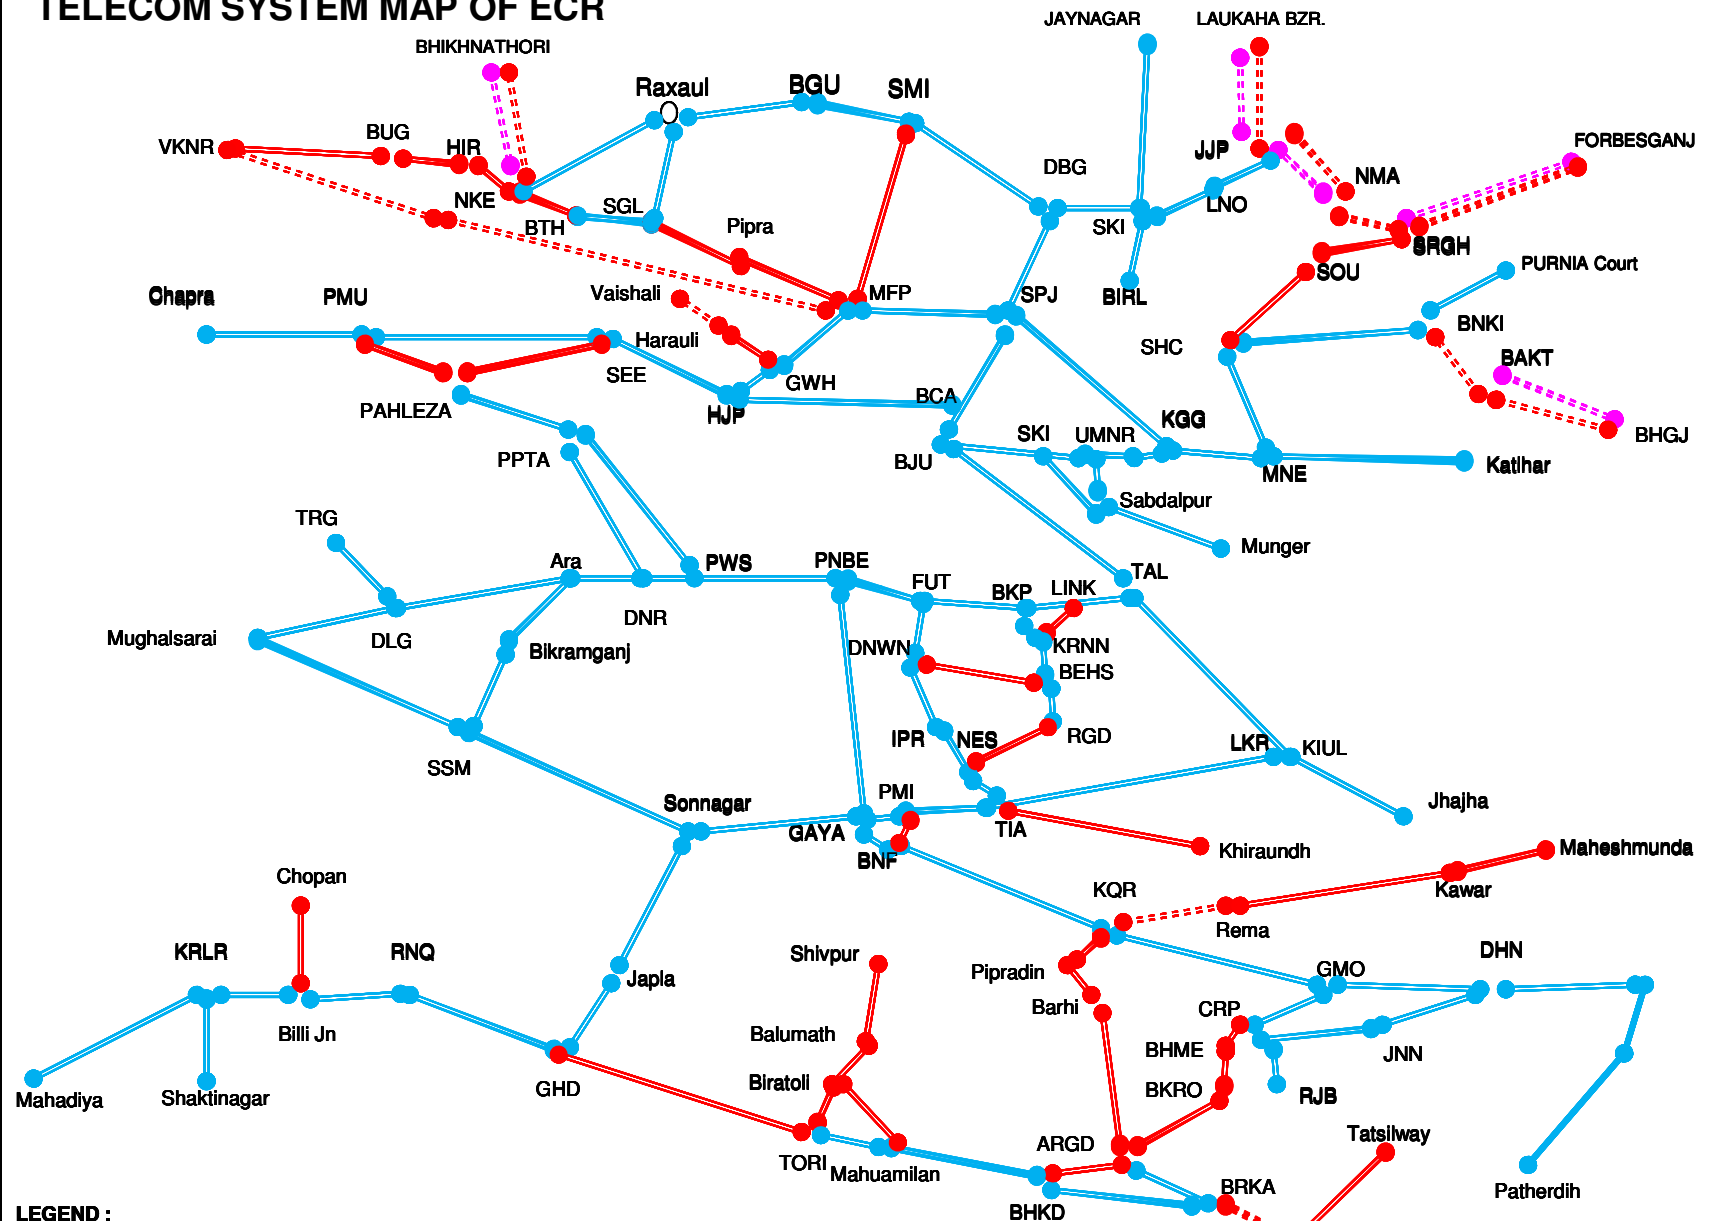

TELECOM SYSTEM MAP OF ECR

(As on Oct'22)

LEGEND :

OFC with RLY

OFC (WIP)

OFC H/O to RCIL

Mega Block

Quad Cable

(Wherever there is OFC, Quad also exist)