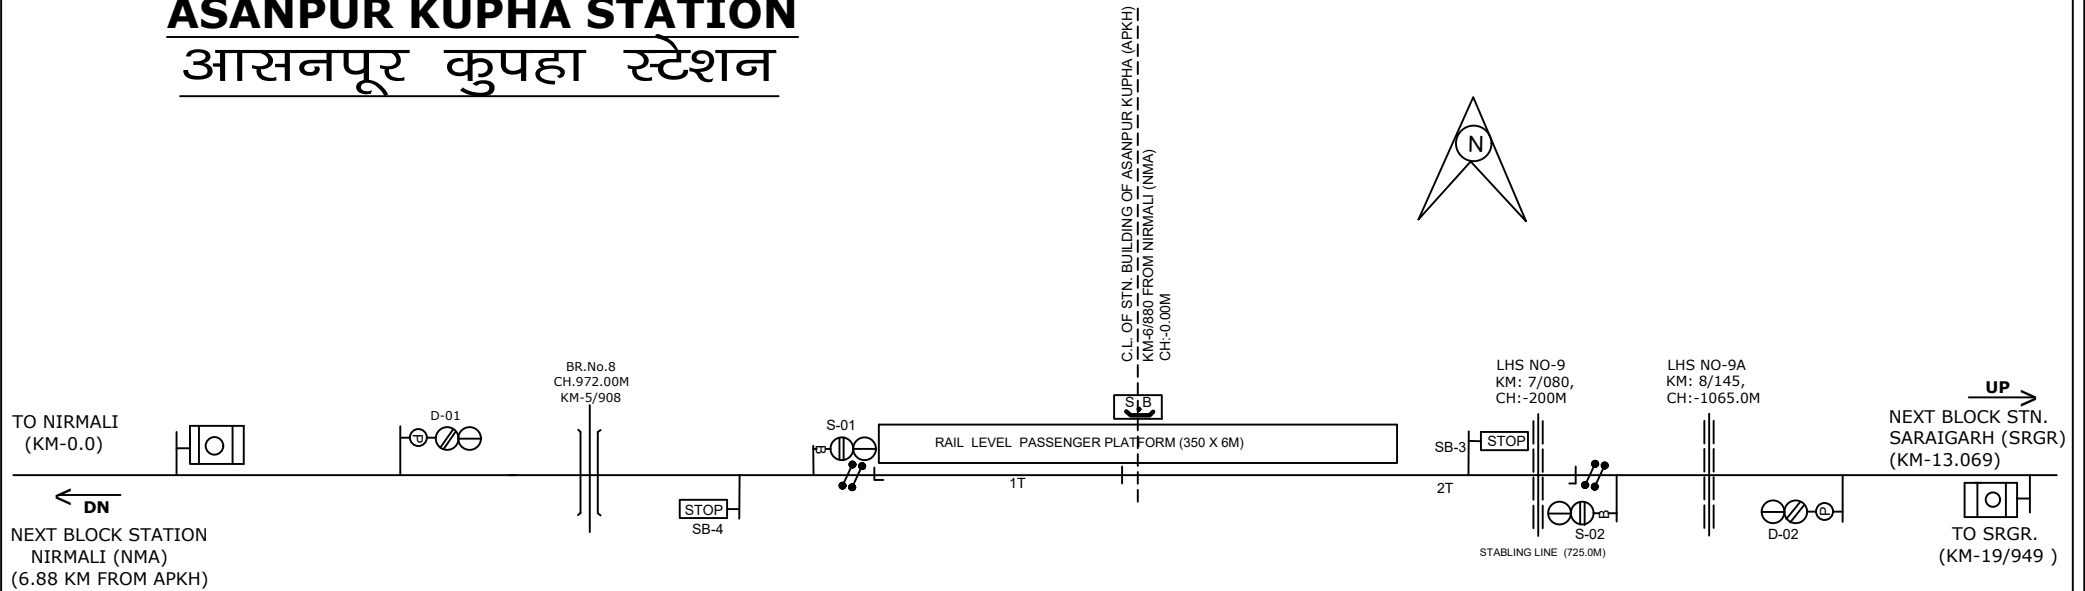

ASANPUR KUPHA STATION

आसनपूर कुपहा स्टेशन

→ UP ASPECT CONTROL CHART

← DN ASPECT CONTROL CHART

CLASS OF STATION : B
STD OF SIG & INTERLOCKING: STD-II®

EAST CENTRAL RAILWAY
SAMASTIPUR DIVISION

CENTRAL CONTROL (E.I.)
STATION WORKING RULE DIAGRAM
MACL, STD-II®, CLASS 'B'

ASANPUR KUPHA
आसनपूर कुपहा

SWRD NO.-

Sr.DSTE/SPJ

DSTE/SPJ

SSE/SIG/SPJ

TO SUIT SIP NO. ECR/SIP/SPJ-APKH/471/2021