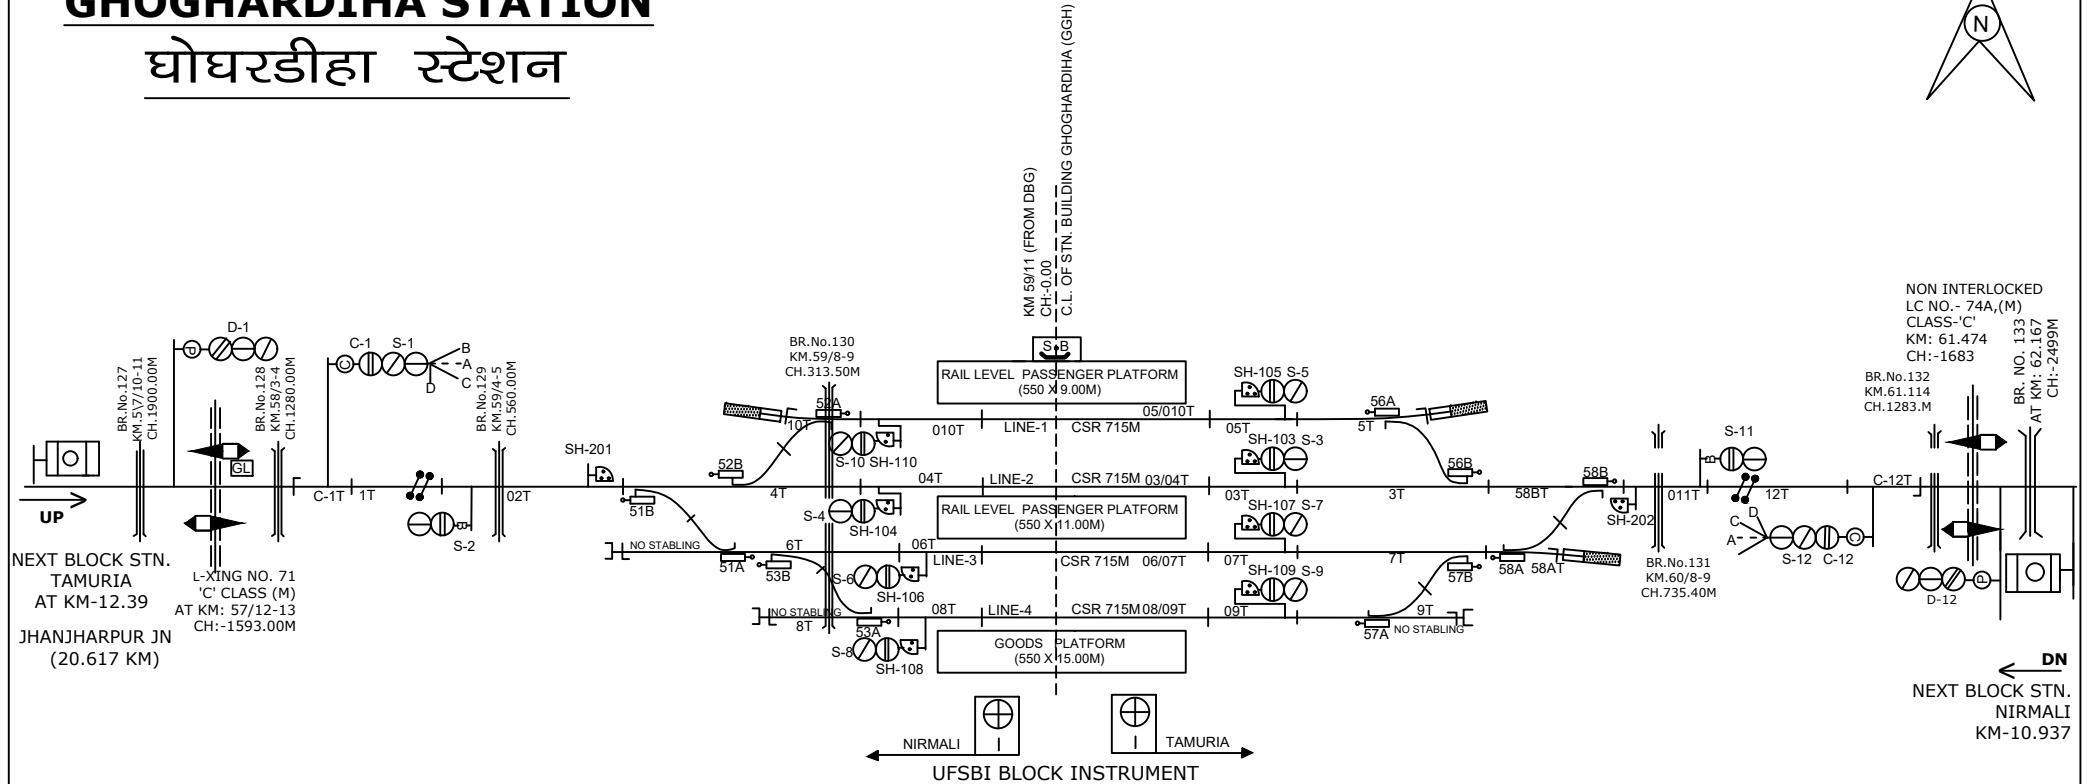

# GHOGHARDIHA STATION

## घोघरडीहा स्टेशन

NOTE:-  
MEGNETO PHONE PROVIDED BETWEEN S.M. ROOM & LC NO.67,68,70,71,74A

CLASS OF STATION : B  
STD OF SIG & INTERLOCKING: STD-II®

EAST CENTRAL RAILWAY SAMASTIPUR DIVISION				CENTRAL CONTROL (E.I.) STATION WORKING RULE DIAGRAM MACL, STD-II® CLASS 'B'	<b>GHOGHARDIHA</b> घोघरडीहा	SWRD NO.-  DY.CSTE/CON/SPI 2021(R.D.)/07
				TO SUIT SIP NO. ECR/SIP/SPI-GGH/378/2021, ALT-A1		