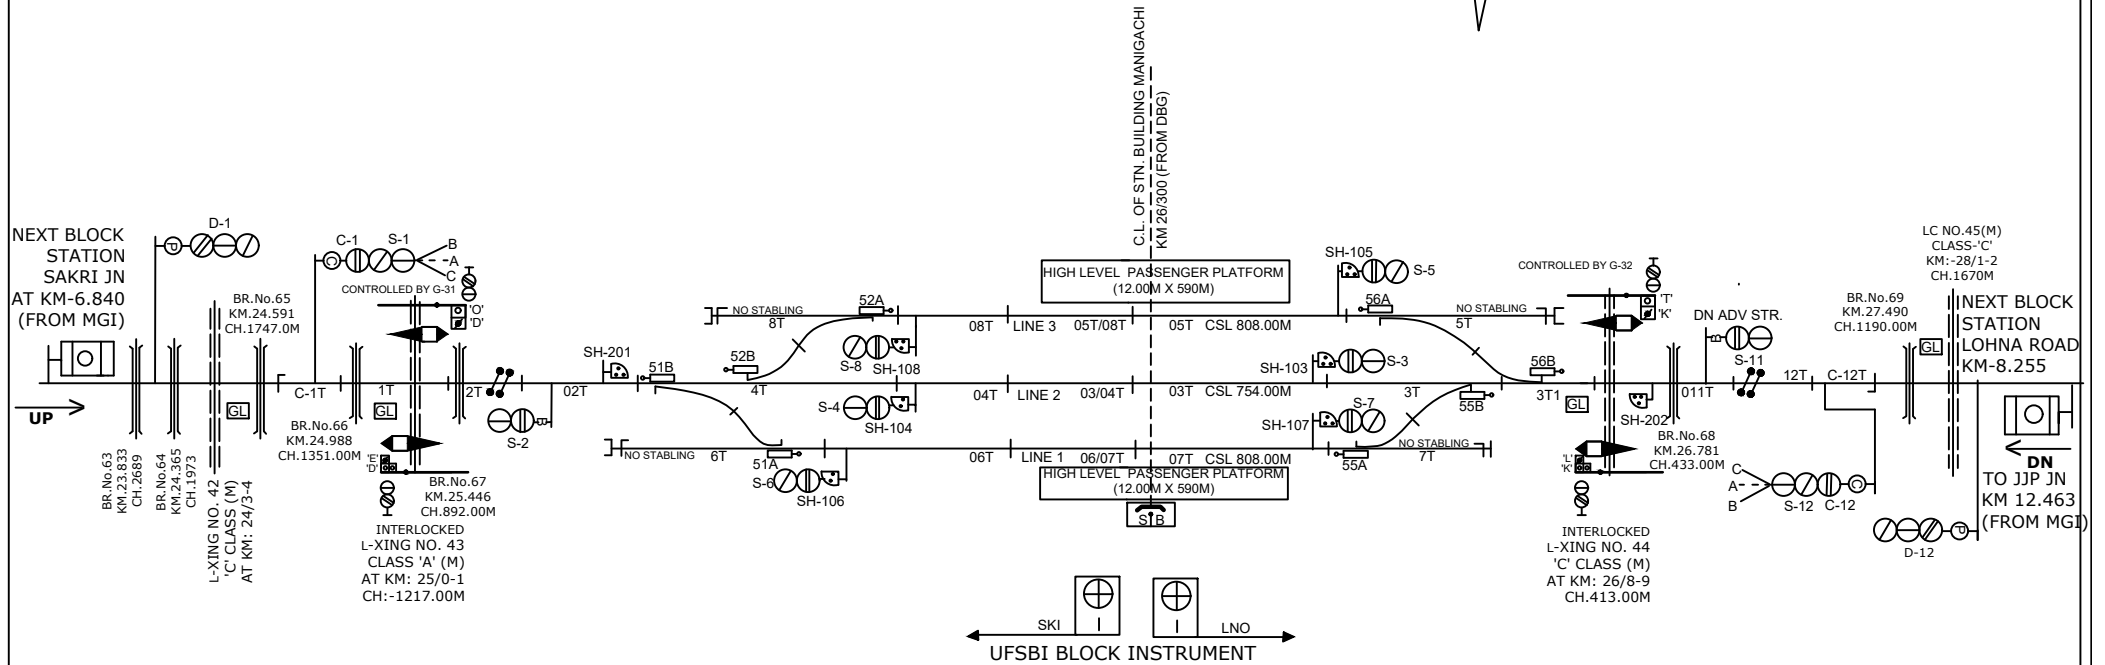

MANIGACHI

मनीगाछी स्टेशन

CLASS OF STATION : B
STD OF SIG & INTERLOCKING: STD-II®

SAMASTIPUR DIVISION
EAST CENTRAL RAILWAY

MACL, STD-II® CLASS 'B'
STATION WORKING RULE DIAGRAM
CENTRAL CONTROL (E.I.)

MANIGACHI
मनीगाछी

SWRD NO.-