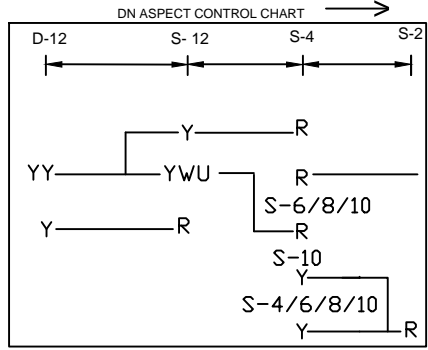

RAGHOPUR STATION

राघोपुर स्टेशन

MEGNETO PHONE PROVIDED BETWEEN PANEL ROOM AND LC GATE No.16 'C' & 15 'B', 11, 13, 19, 22 & 23.

CLASS OF STATION : B
STD OF SIG & INTERLOCKING: STD-II®

EAST CENTRAL RAILWAY SAMASTIPUR DIVISION	Sf.DSTE/SPJ	ASTE/W/SPJ	SSE/SIG/SPJ	STATION WORKING RULE DIAGRAM MACL, STD-II® CLASS 'B'	RAGHOPUR	SWRD NO.-
				TO SUIT SIP NO. ECR/SIP/SPJ/422/2011, ALT-IV		DY.CSTE/C/SPJ 2021(RD)/01