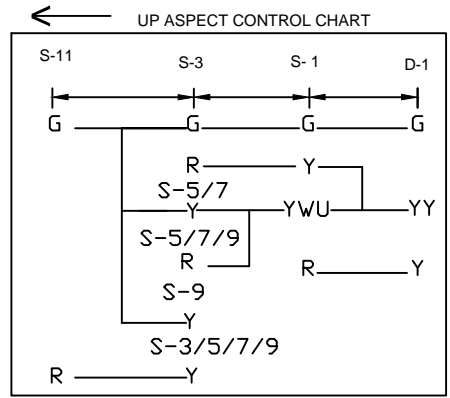

RAGHOPUR STATION

राघोपुर स्टेशन

MEGNETO PHONE PROVIDED BETWEEN PANEL ROOM AND LC GATE No.16 'C' & 15 'B', 11, 13, 19, 22 & 23.

CLASS OF STATION : B
STD OF SIG & INTERLOCKING: STD-II®

EAST CENTRAL RAILWAY SAMASTIPUR DIVISION	Sf.DSTE/SPJ	ASTE/W/SPJ	SSE/SIG/SPJ	STATION WORKING RULE DIAGRAM MACL, STD-II® CLASS 'B'	RAGHOPUR	SWRD NO.-
				TO SUIT SIP NO. ECR/SIP/SPJ/422/2011, ALT-IV		DY.CSTE/C/SPJ 2021(RD)/01