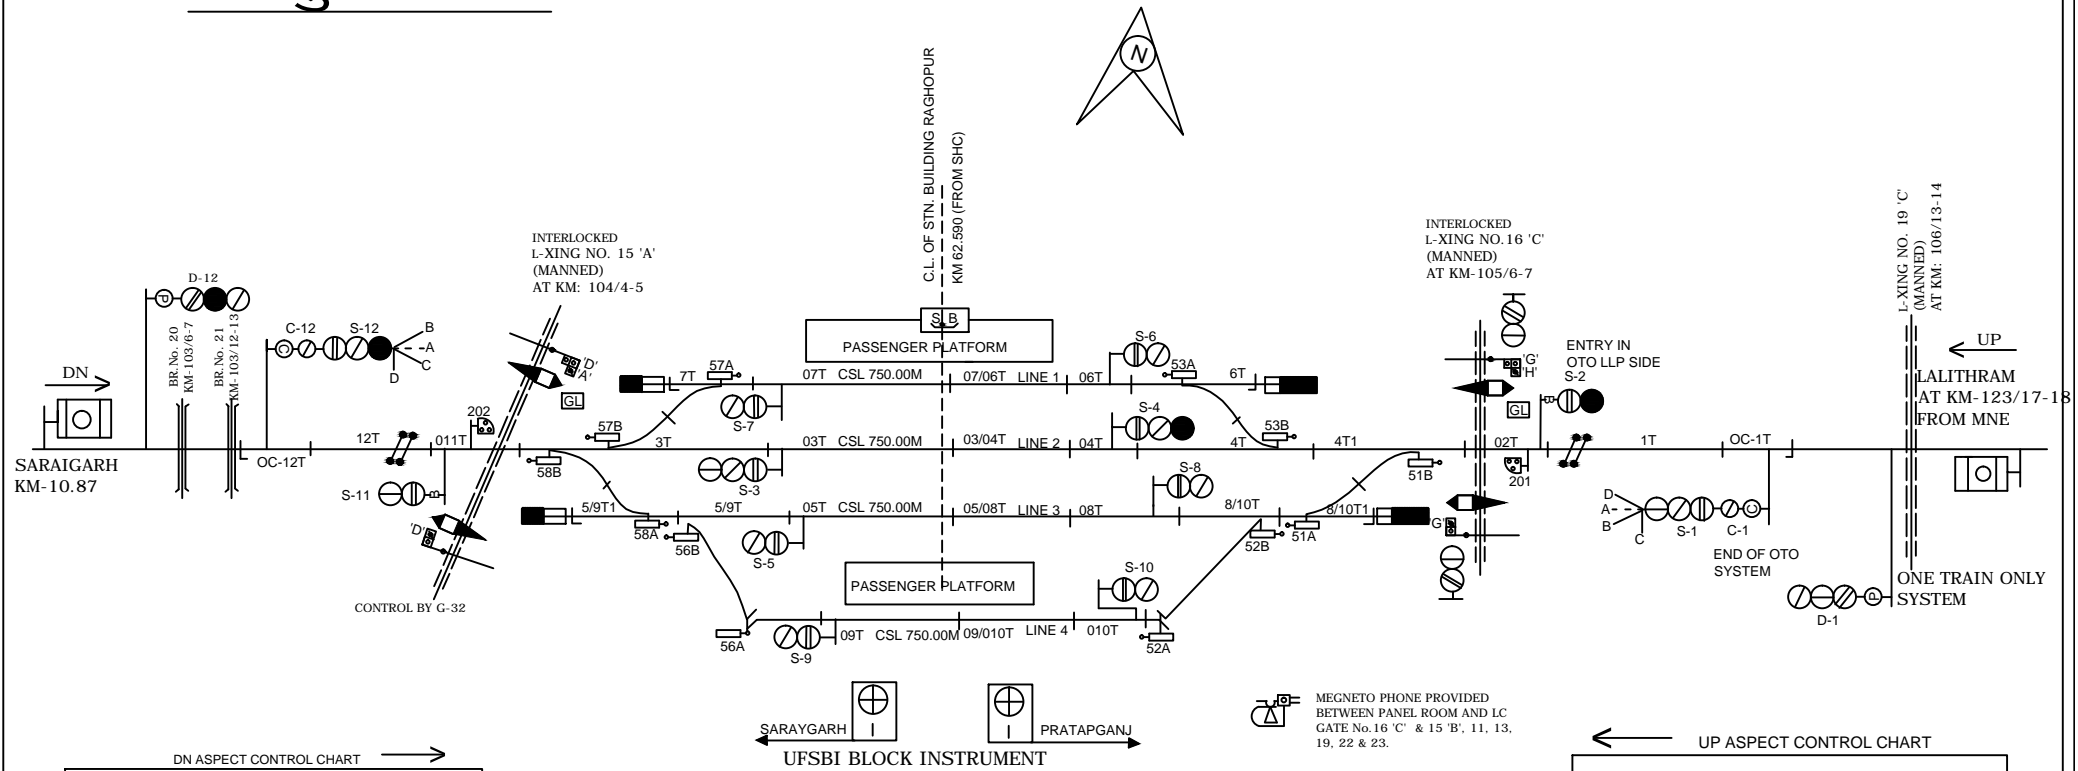

RAGHOPUR STATION

राघोपुर स्टेशन

MEGNETO PHONE PROVIDED BETWEEN PANEL ROOM AND LC GATE No.16 'C' & 15 'B', 11, 13, 19, 22 & 23.

CLASS OF STATION : B
STD OF SIG & INTERLOCKING: STD-II®

EAST CENTRAL RAILWAY SAMASTIPUR DIVISION	Sf.DSTE/SPJ	ASTE/W/SPJ	SSE/SIG/SPJ	STATION WORKING RULE DIAGRAM MACL, STD-II® CLASS 'B'	RAGHOPUR	SWRD NO.-
				TO SUIT SIP NO. ECR/SIP/SPJ/422/2011, ALT-IV		DY.CSTE/C/SPJ 2021(RD)/01