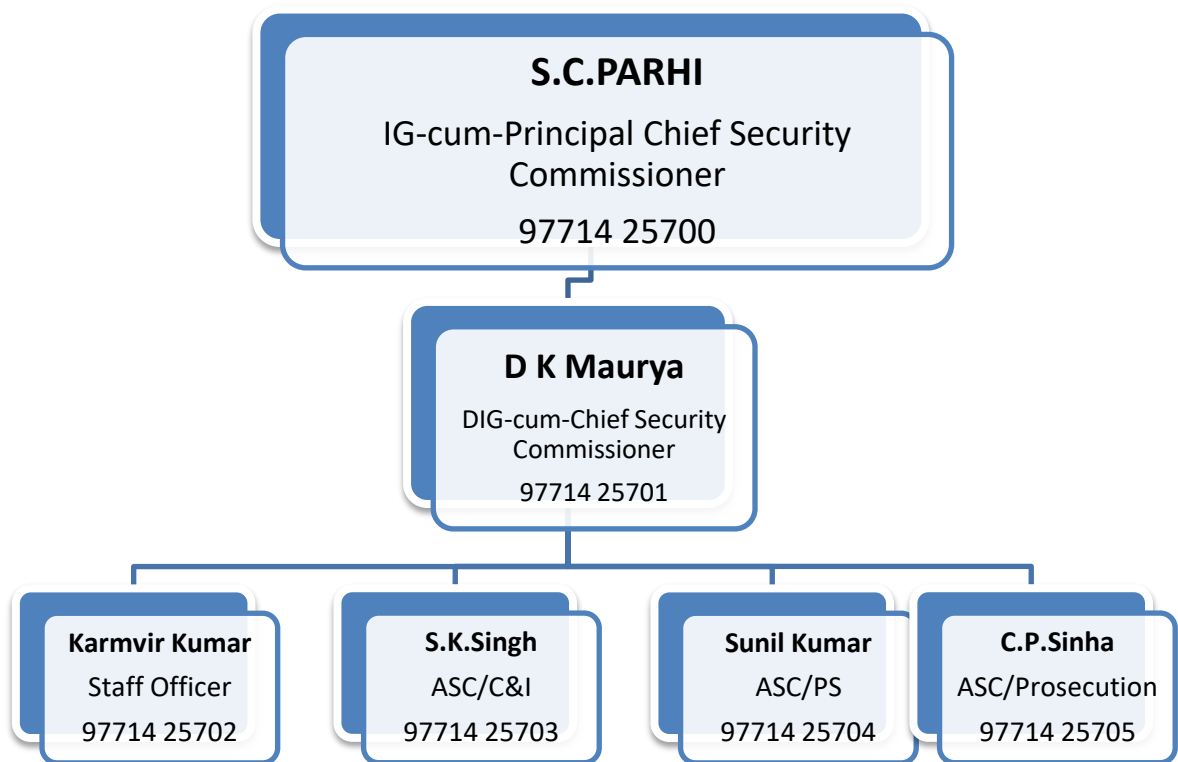

Organizational Chart of Security Department (RPF) East Central Railway

DANAPUR DIVISION

DDU DIVISION

DHANBAD DIVISION

SAMASTIPUR DIVISION

SONPUR DIVISION

RPF TRG.CENTER, MOKAMAGHAT

K RAGHURAM BABU
PRINCIPAL
97714 29704