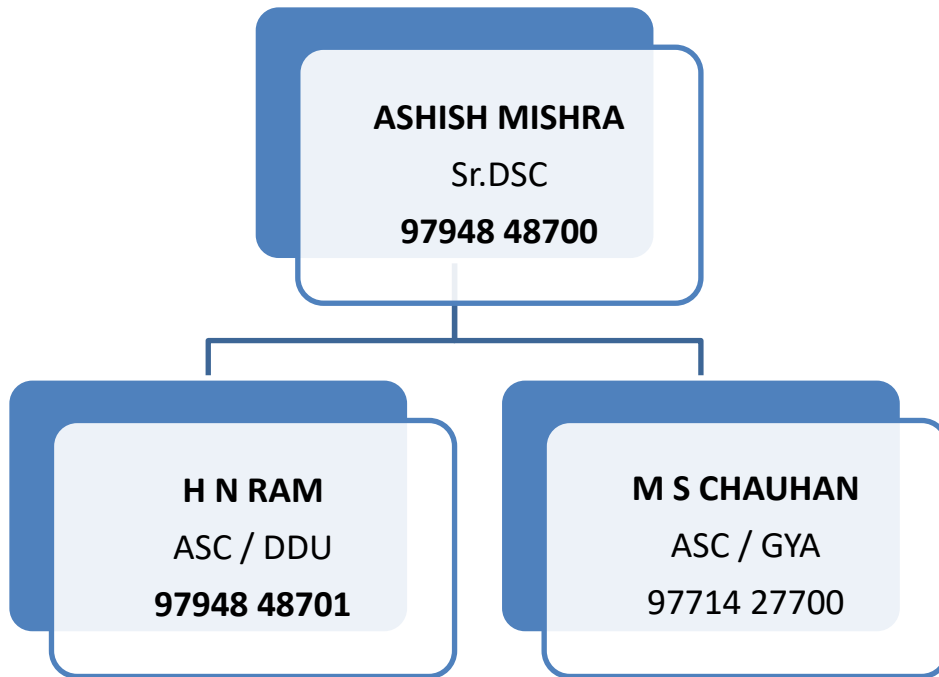

Organizational Chart of Security Department (RPF) East Central Railway

DANAPUR DIVISION

DDU DIVISION

DHANBAD DIVISION

SAMASTIPUR DIVISION

SONPUR DIVISION

RPF TRG.CENTER, MOKAMAGHAT

K RAGHURAM BABU
PRINCIPAL
97714 29704