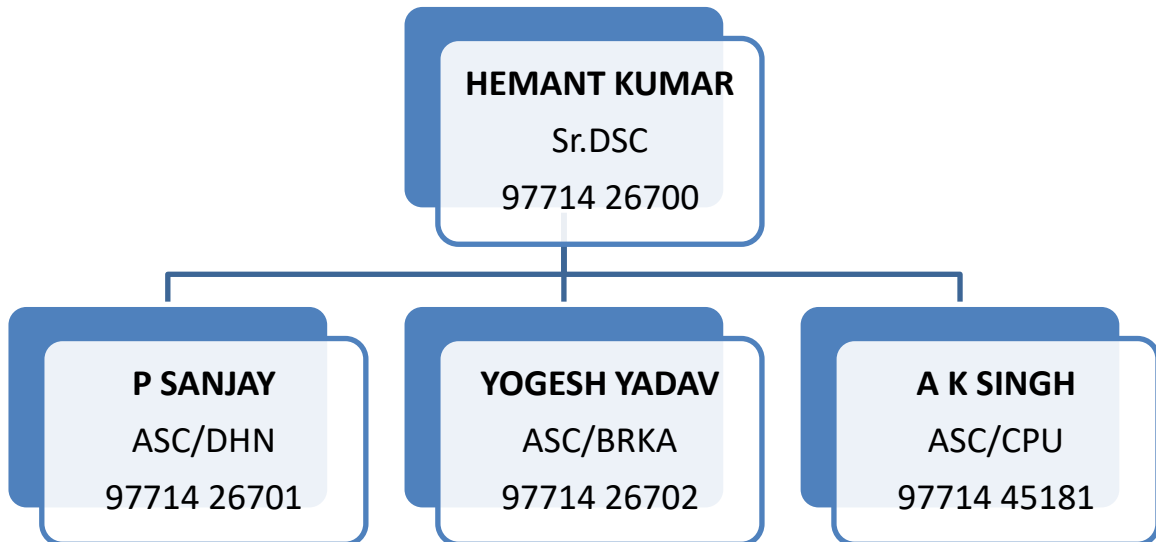

Organizational Chart of Security Department (RPF) East Central Railway

DANAPUR DIVISION

DDU DIVISION

DHANBAD DIVISION

SAMASTIPUR DIVISION

SONPUR DIVISION

RPF TRG.CENTER, MOKAMAGHAT

K RAGHURAM BABU
PRINCIPAL
97714 29704