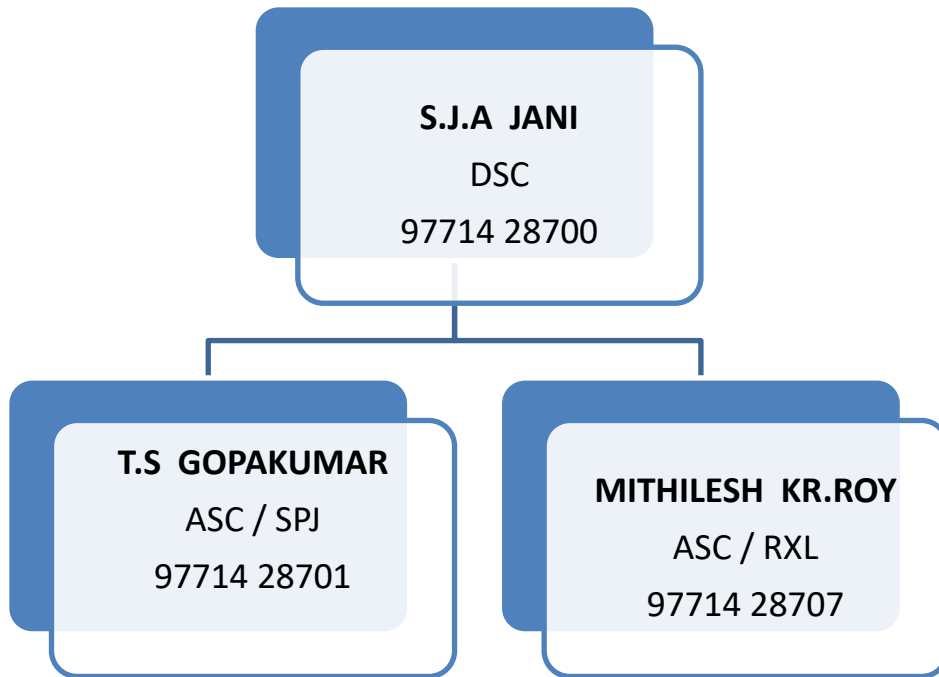

Organizational Chart of Security Department (RPF) East Central Railway

DANAPUR DIVISION

DDU DIVISION

DHANBAD DIVISION

SAMASTIPUR DIVISION

SONPUR DIVISION

RPF TRG.CENTER, MOKAMAGHAT

K RAGHURAM BABU
PRINCIPAL
97714 29704