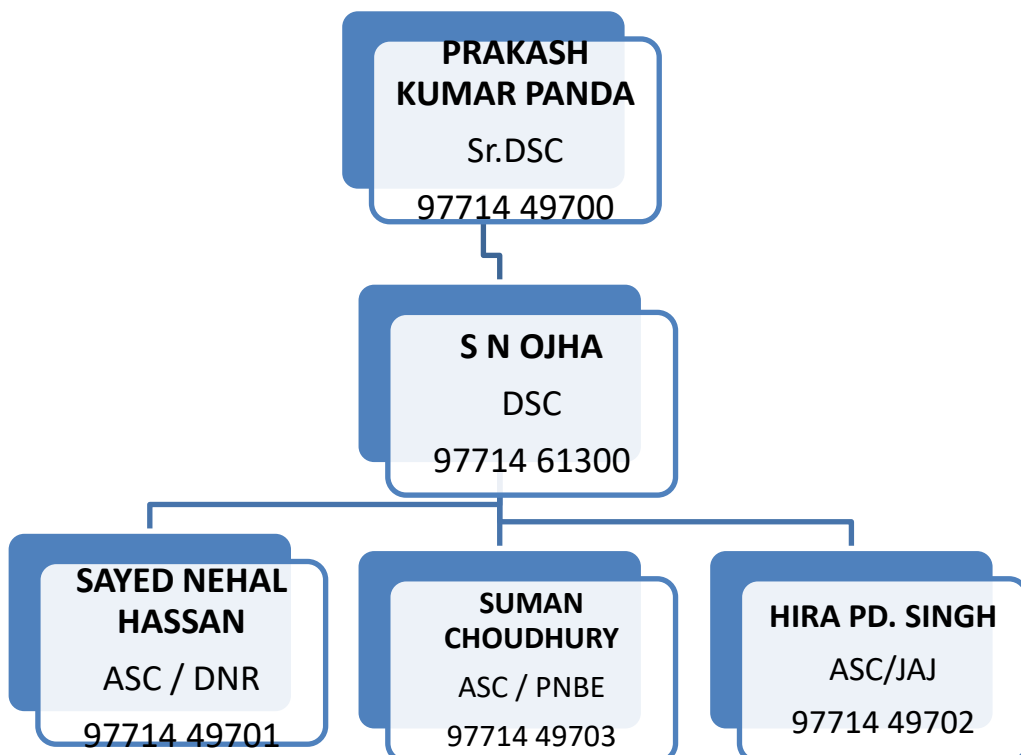

Organizational Chart of Security Department (RPF) East Central Railway

DANAPUR DIVISION

DDU DIVISION

DHANBAD DIVISION

SAMASTIPUR DIVISION

SONPUR DIVISION

RPF TRG.CENTER, MOKAMAGHAT

K RAGHURAM BABU
PRINCIPAL
97714 29704