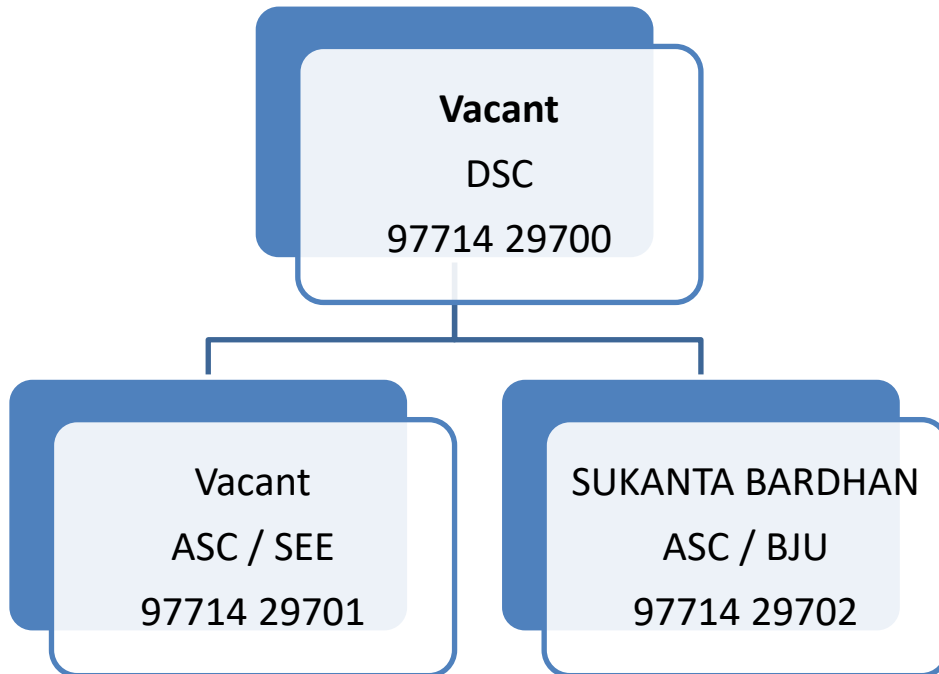

Organizational Chart of Security Department (RPF) East Central Railway

DANAPUR DIVISION

DDU DIVISION

DHANBAD DIVISION

SAMASTIPUR DIVISION

SONPUR DIVISION

RPF TRG.CENTER, MOKAMAGHAT

K RAGHURAM BABU
PRINCIPAL
97714 29704