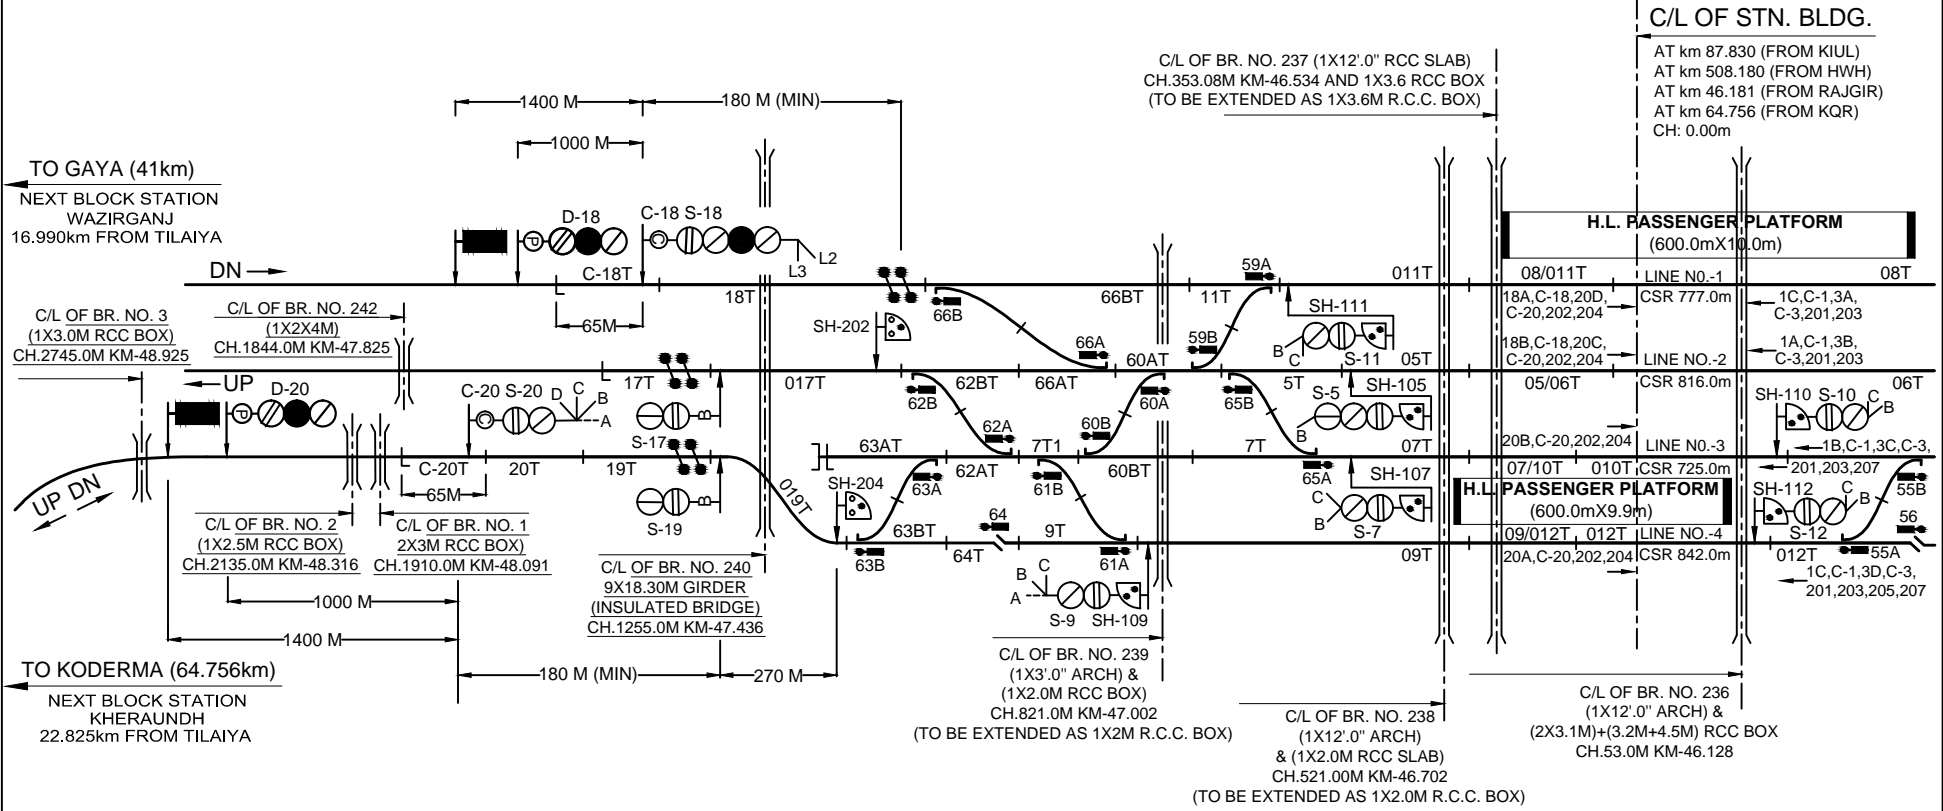

TILAIYA (TIA)

← UP DN →

E.C. RAILWAY DNR DIVN.	SR.DSTE/ECR/DNR	DSTE/ECR/DNR	ASTE/ECR/DNR	SSE/DRG/DNR	PANEL SIGNALLING PLAN MACL. STD-III(R) CLASS-'B'	TILAIYA (TIA)	SR. NO.- KG-7
							ECR/SIP/DNR/316/ 2016 ALT-IV.