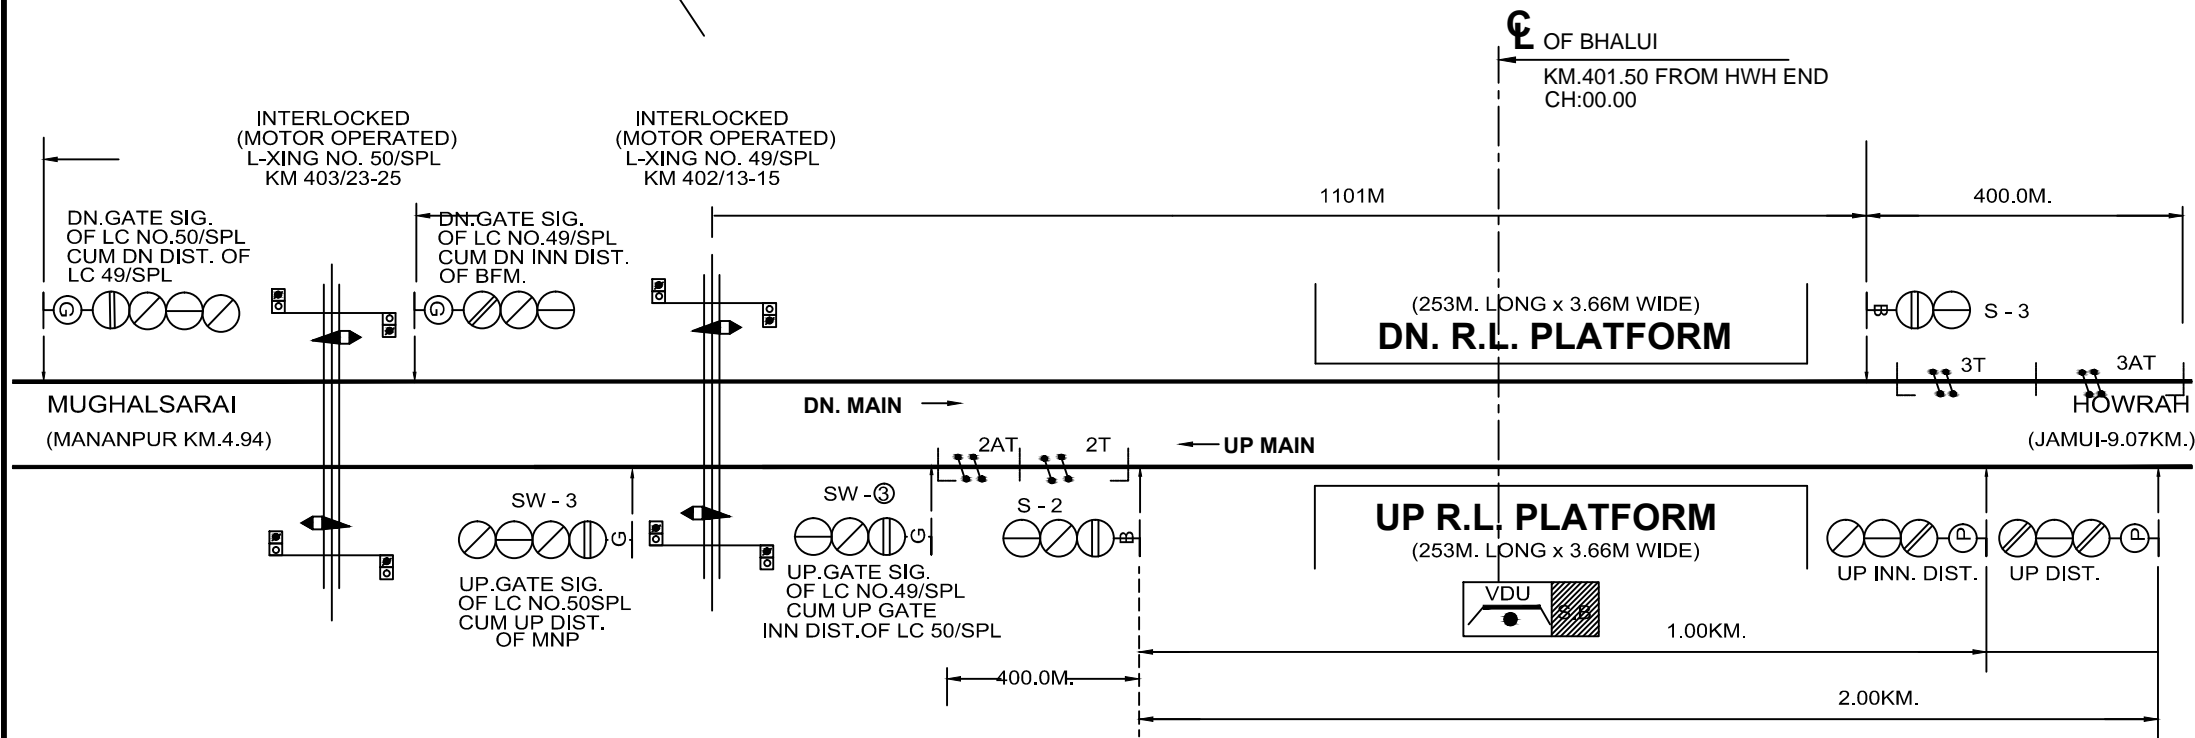

BHALUI B.H. (BFM)

EAST CENTRAL RAILWAY
DANAPUR DIVISION

SR.DSTE/ECR/DNR DSTE/ECR/DNR SSE/DRG/DNR

ELECTRONIC INTERLOCKING
SIGNALLING PLAN
MACL, STD-III(R), CLASS-'B'

BHALUI B.H. (BFM)

SR. NO. ML-6.
ECR/SIP/DNR/118/2020