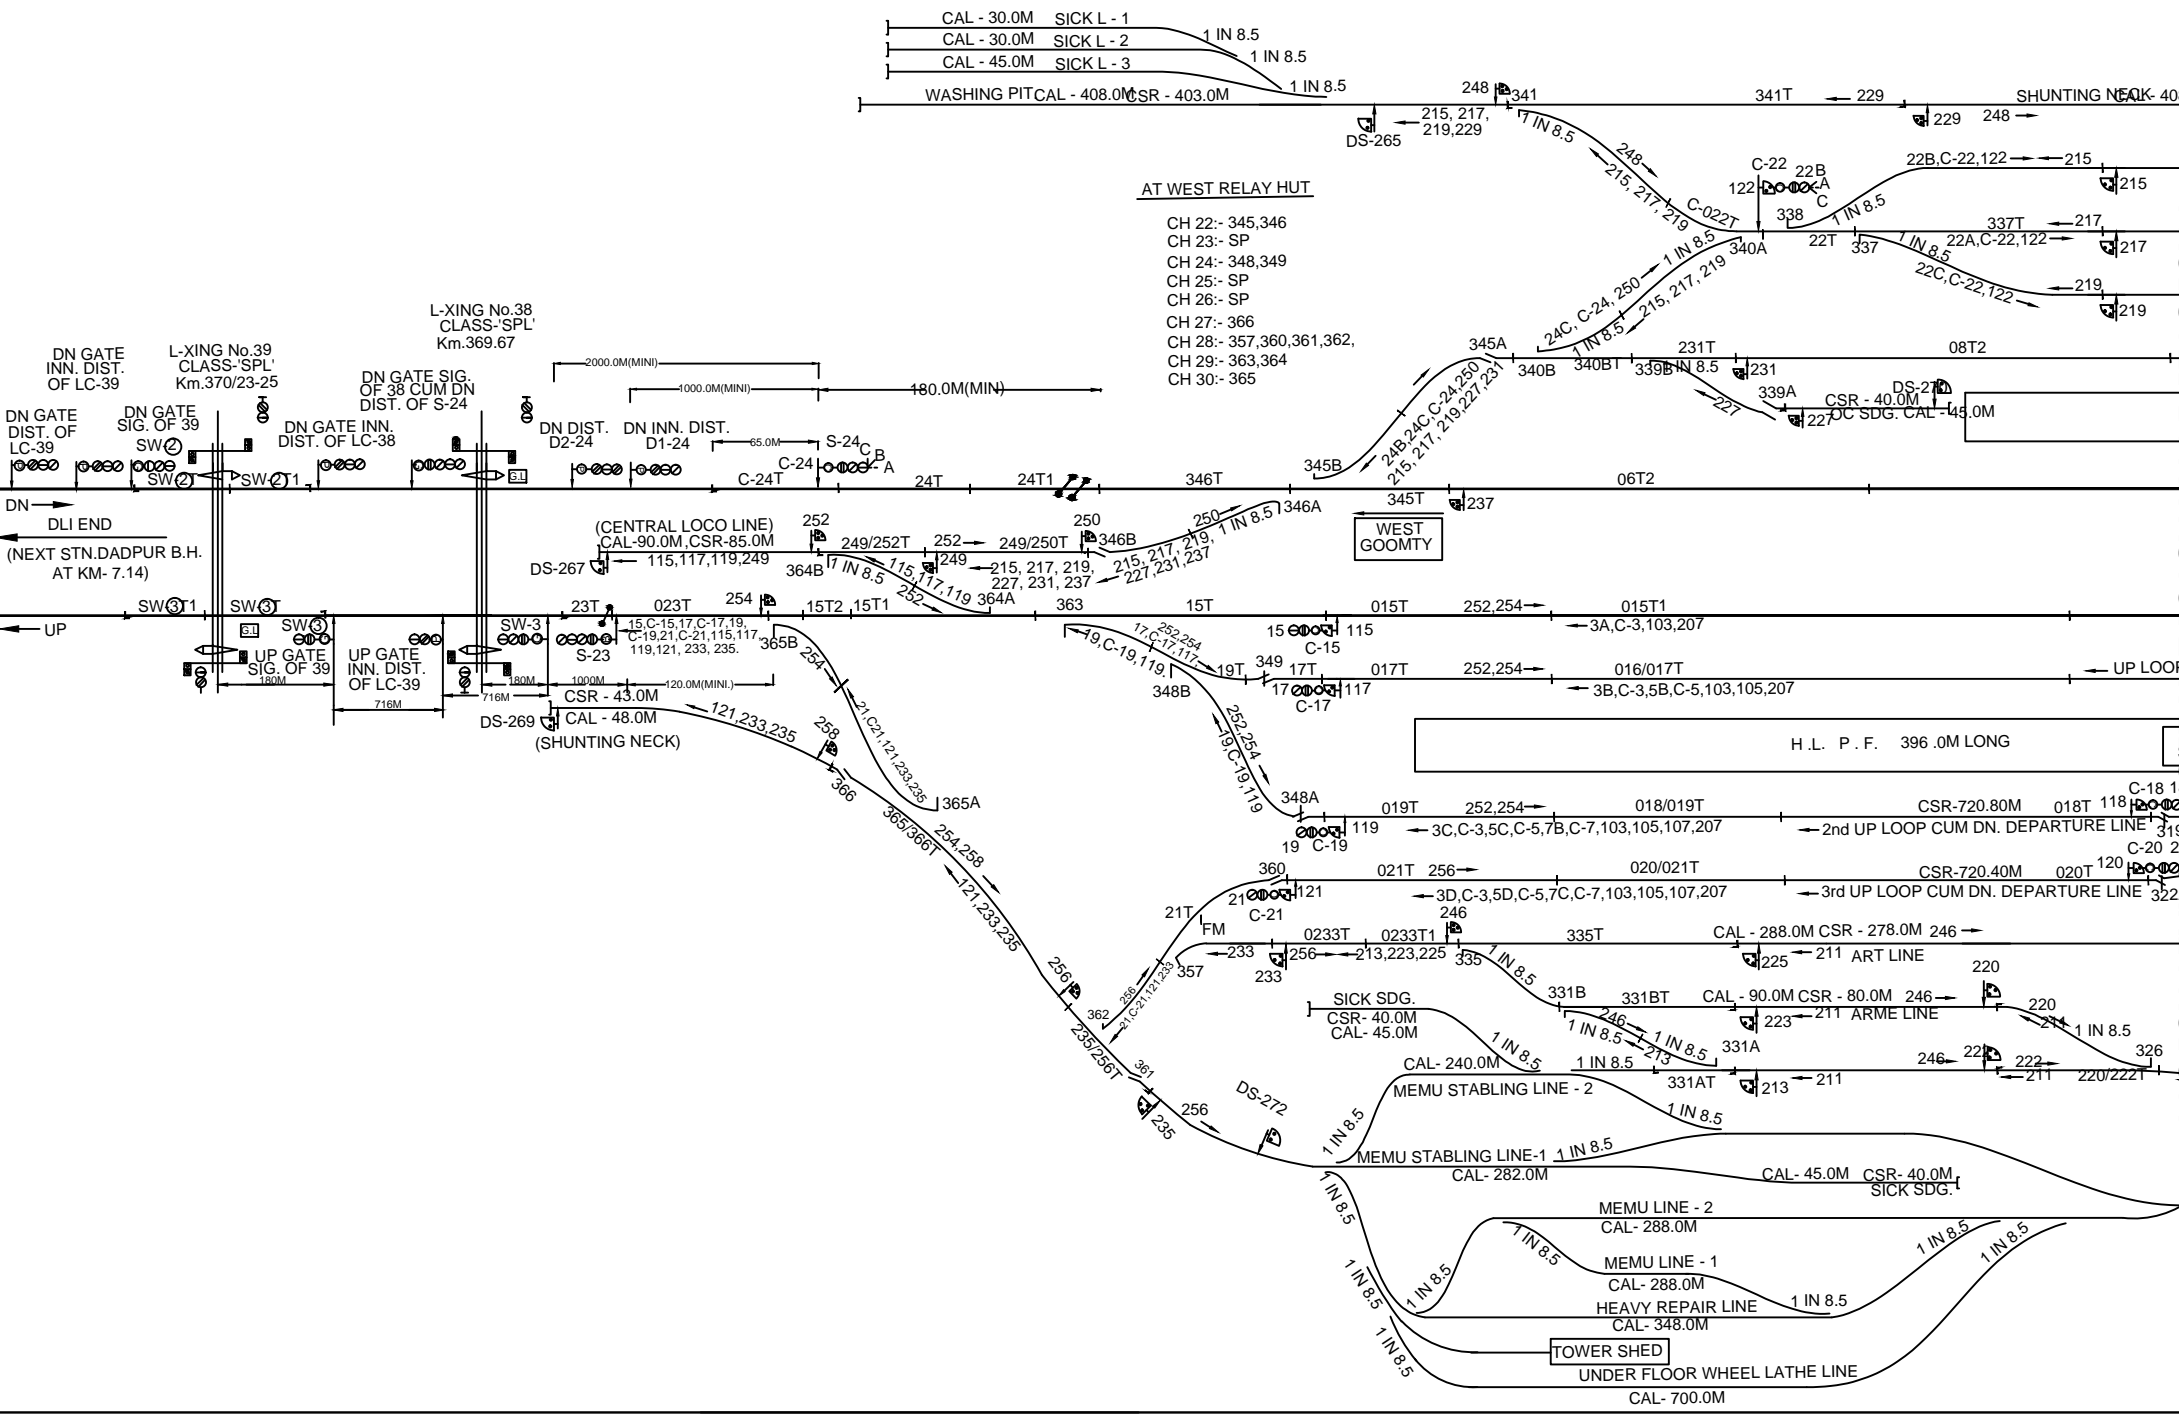

PRODUCED BY AN AUTODESK EDUCATIONAL PRODUCT

PRODUCED BY AN AUTODESK EDUCATIONAL PRODUCT

AT WEST RELAY HUT

- CH 22:- 345,346
- CH 23:- SP
- CH 24:- 348,349
- CH 25:- SP
- CH 26:- SP
- CH 27:- 366
- CH 28:- 357,360,361,362,
- CH 29:- 363,364
- CH 30:- 365

WEST GOOMTY

TOWER SHED