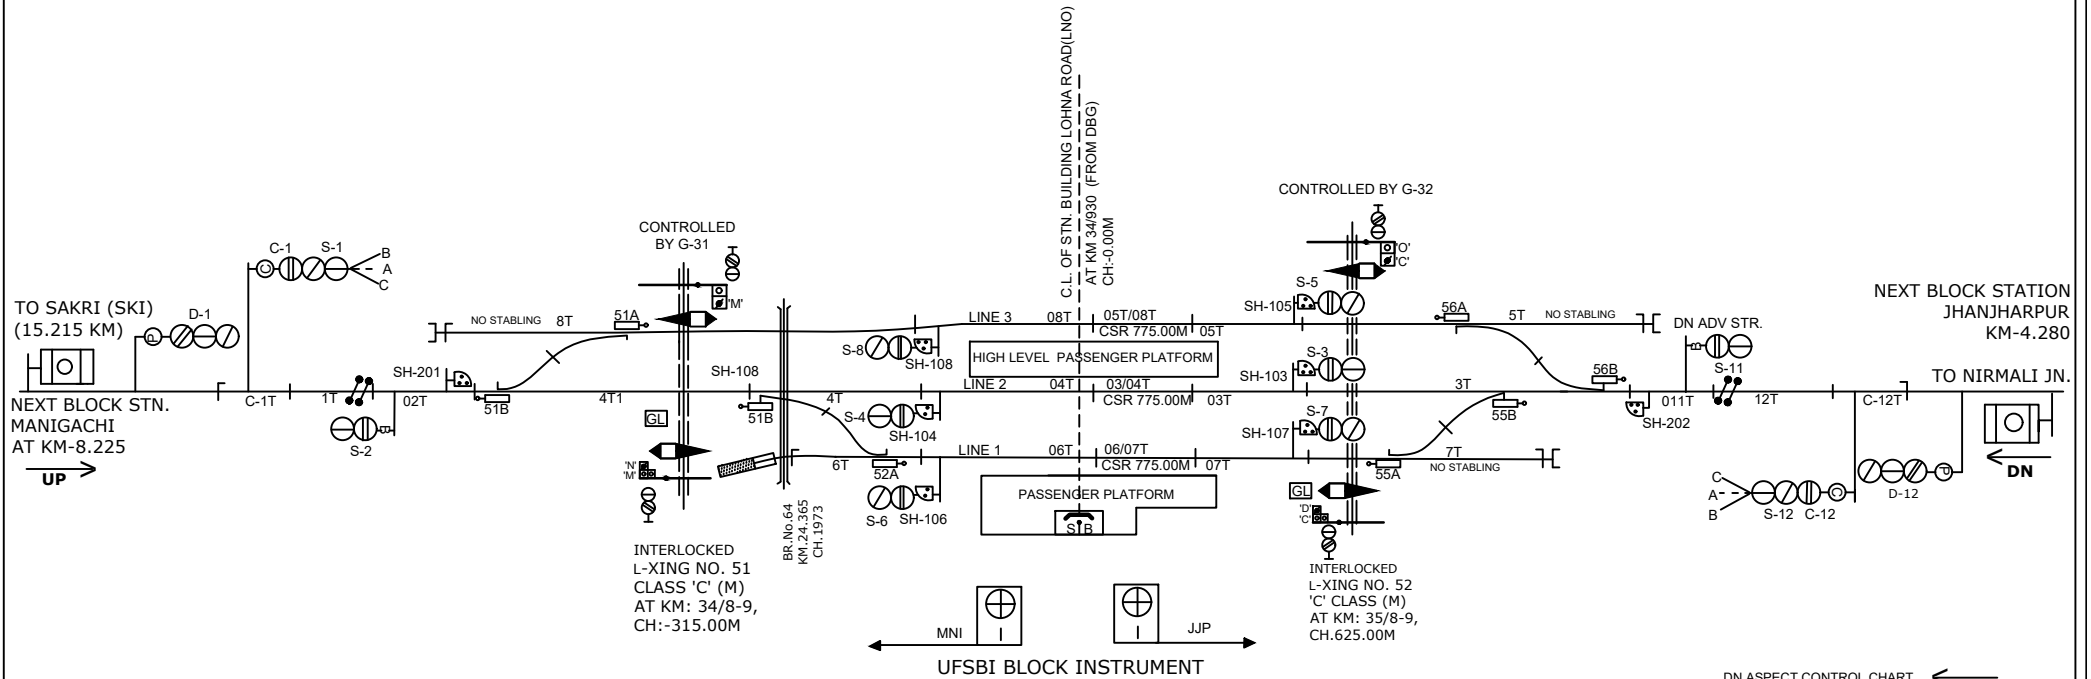

LOHNA ROAD लोहना रोड स्टेशन

MEGNETO PHONE PROVIDED BETWEEN S.M. ROOM & LC NO.48,49,51,52 & 53.

CLASS OF STATION : B
STD OF SIG & INTERLOCKING: STD-II®

EAST CENTRAL RAILWAY SAMASTIPUR DIVISION	CENTRAL CONTROL (E.I.) STATION WORKING RULE DIAGRAM MACL, STD-II® CLASS 'B'	LOHNA ROAD लोहना रोड	SWRD NO.-
			DY.CSTE/CON/SPJ 2021(R.D)/09
Sr.DSTE/SPJ	DSTE/SPJ	SSE/SIG/SPJ	TO SUIT SIP NO. ECR/SIP/SPJ-LNO/375/2021, ALT-1