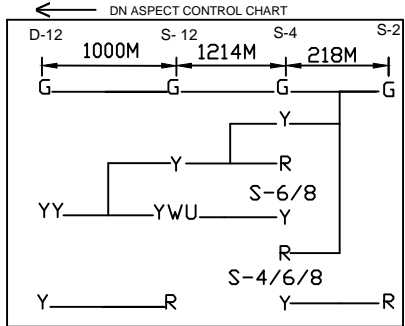

THARBITIA STATION थरबिटिया स्टेशन

NOTE:-
MEGNETO TELEPHONE PROVIDED AT LC GATE No.63, 64, 65, 66, 67 & 71.

CLASS OF STATION : B
STD OF SIG & INTERLOCKING: STD-II (R)

EAST CENTRAL RAILWAY SAMASTIPUR DIVISION	Sr.DSTE/SPJ	ASTE/W/SPJ	SSE/SIG/SPJ	STATION WORKING RULE DIAGRAM MACL, STD-II (R) CLASS 'B'	THARBITIA	SWRD NO.-
						DY.CSTE/C/SPJ 2019(RD)/08
				TO SUIT SIP NO. ECR/SIP/SPJ/420/2012, ALT-1		