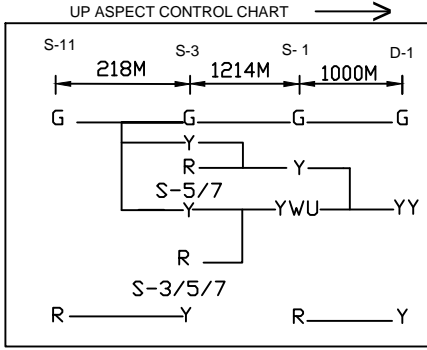

THARBITIA STATION थरबिटिया स्टेशन

NOTE:-
MEGNETO TELEPHONE PROVIDED AT LC GATE No.63, 64, 65, 66, 67 & 71.

CLASS OF STATION : B
STD OF SIG & INTERLOCKING: STD-II (R)

EAST CENTRAL RAILWAY SAMASTIPUR DIVISION	Sr.DSTE/SPJ	ASTE/W/SPJ	SSE/SIG/SPJ	STATION WORKING RULE DIAGRAM MACL, STD-II (R) CLASS 'B'	THARBITIA	SWRD NO.-
						DY.CSTE/C/SPJ 2019(RD)/08
				TO SUIT SIP NO. ECR/SIP/SPJ/420/2012, ALT-1		