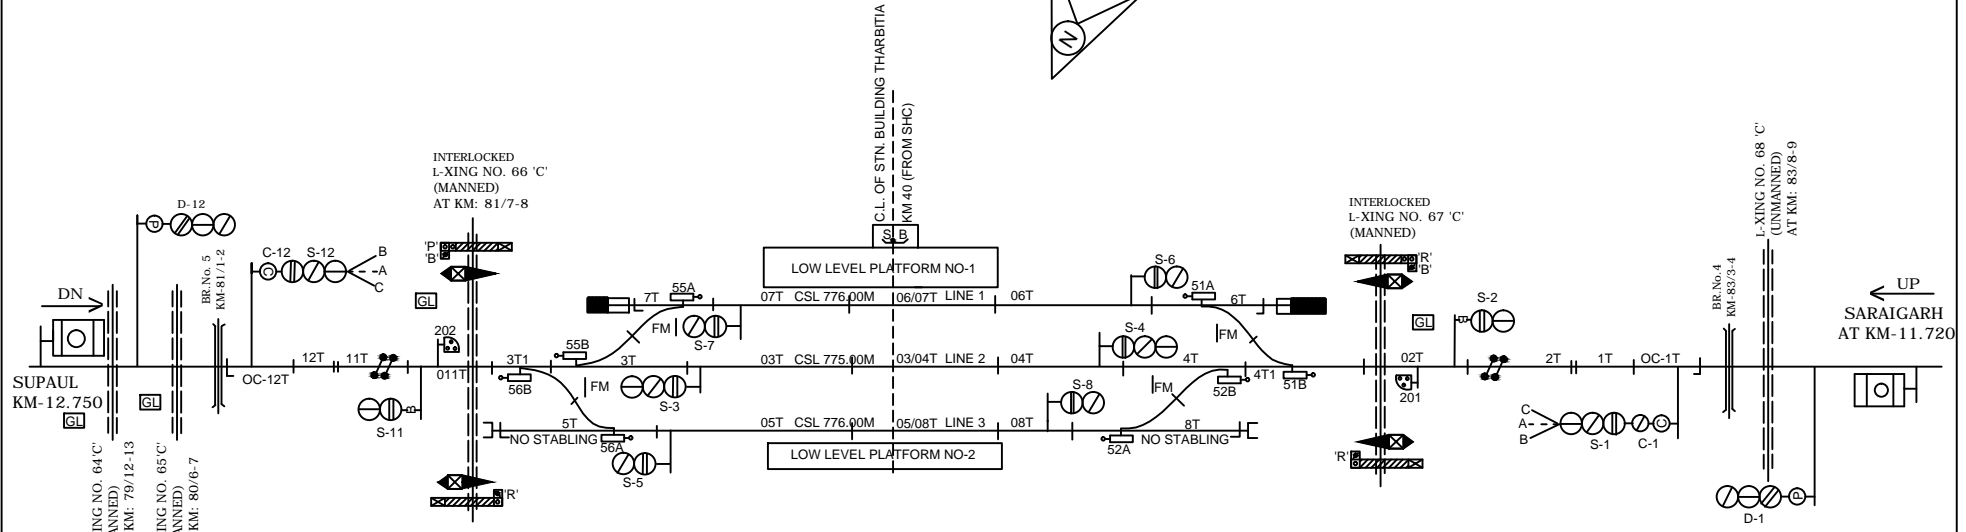

THARBITIA STATION थरबिटिया स्टेशन

NOTE:-
MEGNETO TELEPHONE PROVIDED AT LC GATE No.63, 64, 65, 66, 67 & 71.

CLASS OF STATION : B
STD OF SIG & INTERLOCKING: STD-II (R)

EAST CENTRAL RAILWAY SAMASTIPUR DIVISION	Sr.DSTE/SPJ	ASTE/W/SPJ	SSE/SIG/SPJ	STATION WORKING RULE DIAGRAM MACL, STD-II (R) CLASS 'B'	THARBITIA	SWRD NO.-
						DY.CSTE/C/SPJ 2019(RD)/08
				TO SUIT SIP NO. ECR/SIP/SPJ/420/2012, ALT-1		