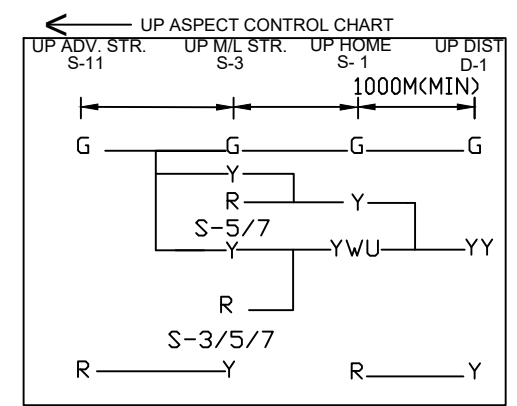

GARH BARUWARI STATION

गढ. बरुवारी स्टेशन

CLASS OF STATION : B
STD OF SIG & INTERLOCKING: STD-II®

NOTE:-

MAGNETO TELEPHONE PROVIDED BETWEEN PANEL ROOM L.C. GATE NO. 43'C, 45'C, 46'C, 47'C, 48'C & 49.

EAST CENTRAL RAILWAY SAMASTIPUR DIVISION	Sr.DSTE/SPJ	DSTE/SPJ	SSE/SIG/SPJ	STATION WORKING RULE DIAGRAM MACL, STD-II® CLASS 'B'	GARHBARUWARI	SWRD NO.-
				TO SUIT SIP NO. ECR/SIP/SPJ/418/2012, ALT-VI		DY.CSTE/CON/ SPJ/2019(RD)/05