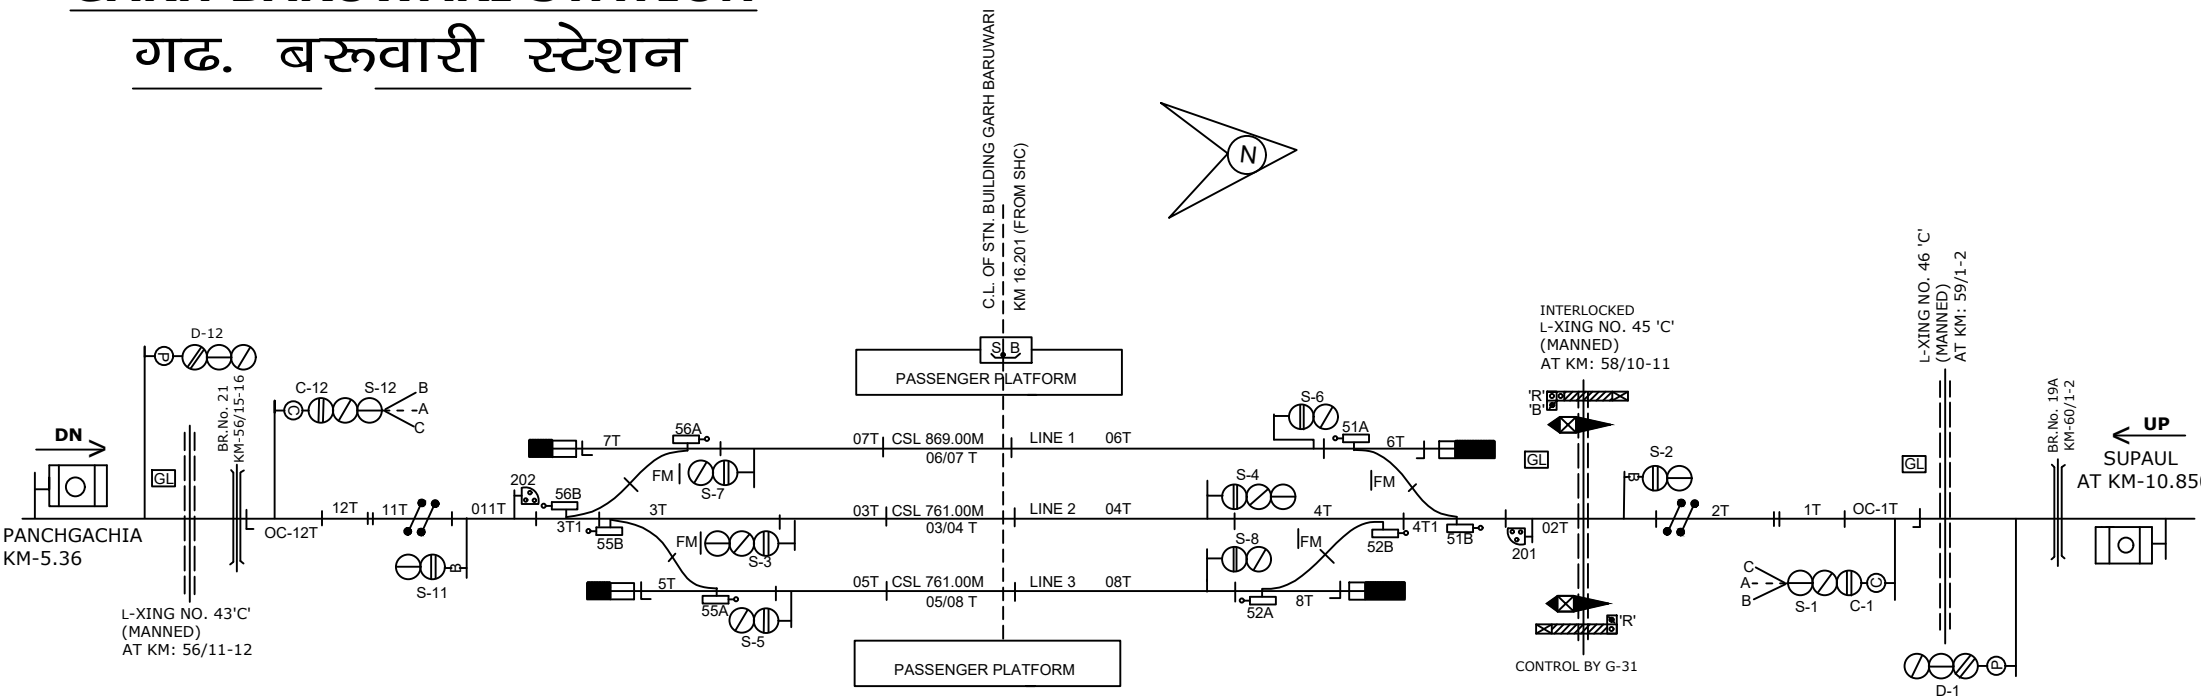

GARH BARUWARI STATION

गढ. बरुवारी स्टेशन

CLASS OF STATION : B
STD OF SIG & INTERLOCKING: STD-II®

NOTE:-

MAGNETO TELEPHONE PROVIDED BETWEEN PANEL ROOM L.C. GATE NO. 43'C, 45'C, 46'C, 47'C, 48'C & 49.

EAST CENTRAL RAILWAY SAMASTIPUR DIVISION	Sr.DSTE/SPJ	DSTE/SPJ	SSE/SIG/SPJ	STATION WORKING RULE DIAGRAM MACL, STD-II® CLASS 'B'	GARHBARUWARI	SWRD NO.-
				TO SUIT SIP NO. ECR/SIP/SPJ/418/2012, ALT-VI		DY.CSTE/CON/ SPJ/2019(RD)/05