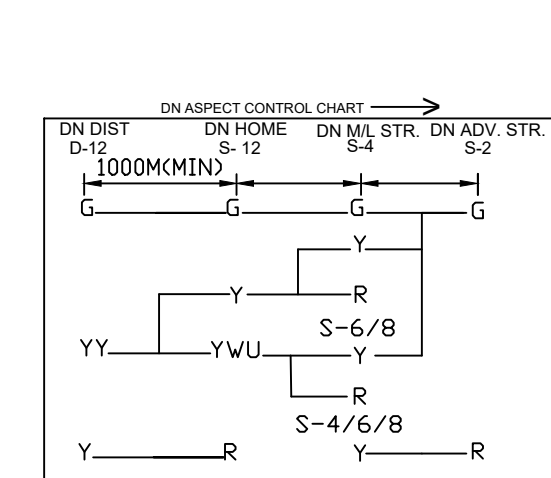

GARH BARUWARI STATION

गढ. बरुवारी स्टेशन

CLASS OF STATION : B
STD OF SIG & INTERLOCKING: STD-II®

NOTE:-

MAGNETO TELEPHONE PROVIDED BETWEEN PANEL ROOM L.C. GATE NO. 43'C, 45'C, 46'C, 47'C, 48'C & 49.

EAST CENTRAL RAILWAY SAMASTIPUR DIVISION	Sr.DSTE/SPJ	DSTE/SPJ	SSE/SIG/SPJ	STATION WORKING RULE DIAGRAM MACL, STD-II® CLASS 'B'	GARHBARUWARI	SWRD NO.-
				TO SUIT SIP NO. ECR/SIP/SPJ/418/2012, ALT-VI		DY.CSTE/CON/ SPJ/2019(RD)/05