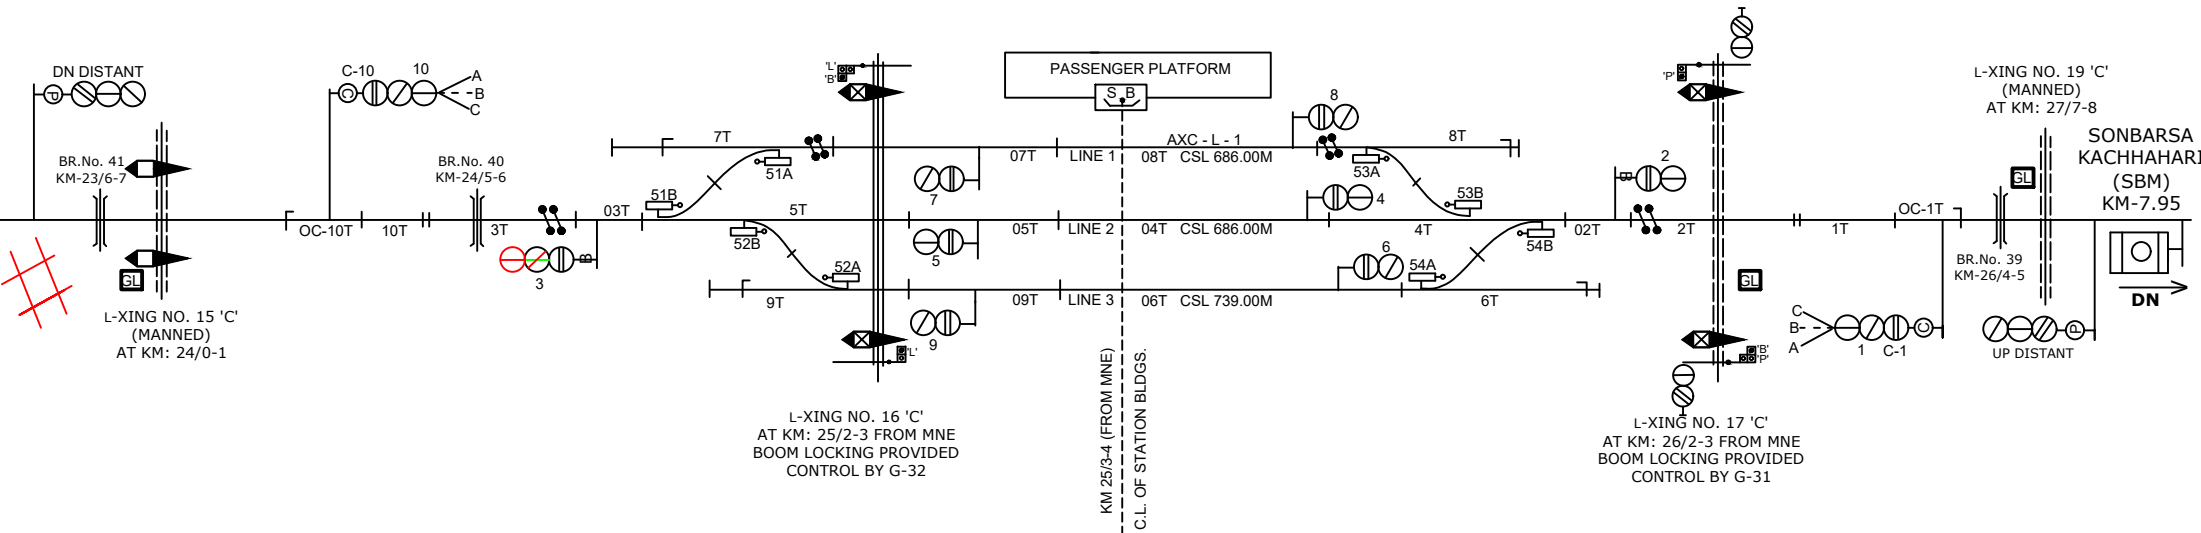

SIMRI BAKHTIARPUR STATION

सिमरी बकतीयारपुर स्टेशन

DN ASPECT CONTROL CHART →

← UP ASPECT CONTROL CHART

NOTE:
MAGNETO TELEPHONE PROVIDED BETWEEN PANEL CABIN & L.C.
GATE NO.:- 14'C', 15'C' & 16'C' BETWEEN KFA-SBV AND LC GATE
NO.17'C', 19'C' BETWEEN SBV-SBM.

CLASS OF STATION : B
STD OF SIG & INTERLOCKING: STD-II®

EAST CENTRAL RAILWAY
SAMASTIPUR DIVISION

STATION WORKING RULE DIAGRAM
MACL, STD-II® CLASS 'B'

SIMRI
BAKHTIARPUR

SWRD NO.-

SR.DSTE/SPJ
RD/2021/01