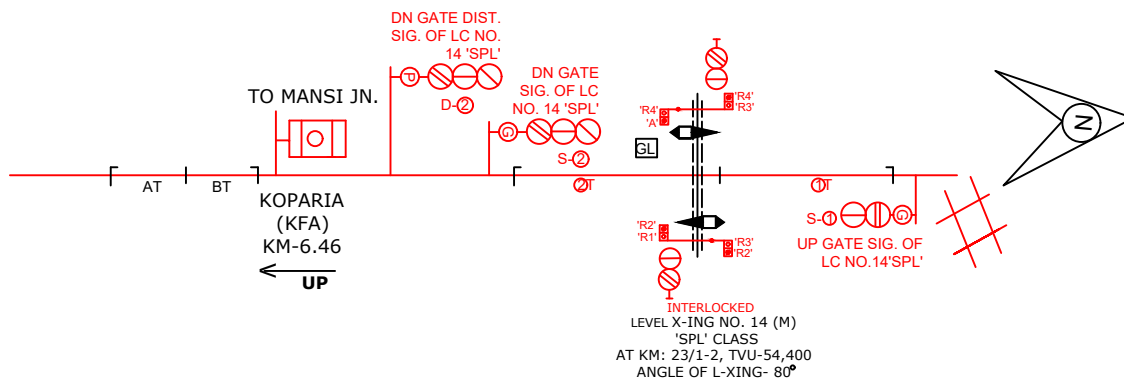

SIMRI BAKHTIARPUR STATION

सिमरी बकतीयारपुर स्टेशन

DN ASPECT CONTROL CHART →

← UP ASPECT CONTROL CHART

NOTE:
MAGNETO TELEPHONE PROVIDED BETWEEN PANEL CABIN & L.C.
GATE NO.:- 14'C', 15'C' & 16'C' BETWEEN KFA-SBV AND LC GATE
NO.17'C', 19'C' BETWEEN SBV-SBM.

CLASS OF STATION : B
STD OF SIG & INTERLOCKING: STD-II®

EAST CENTRAL RAILWAY
SAMASTIPUR DIVISION

STATION WORKING RULE DIAGRAM
MACL, STD-II® CLASS 'B'

SIMRI
BAKHTIARPUR

SWRD NO.-

SR.DSTE/SPJ
RD/2021/01