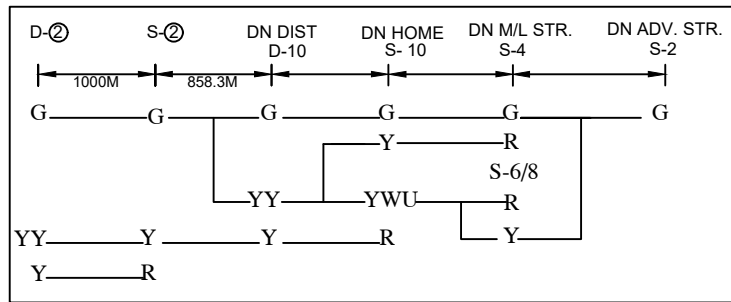

SIMRI BAKHTIARPUR STATION

सिमरी बकतीयारपुर स्टेशन

DN ASPECT CONTROL CHART →

← UP ASPECT CONTROL CHART

NOTE:
MAGNETO TELEPHONE PROVIDED BETWEEN PANEL CABIN & L.C.
GATE NO.:- 14'C', 15'C' & 16'C' BETWEEN KFA-SBV AND LC GATE
NO.17'C', 19'C' BETWEEN SBV-SBM.

CLASS OF STATION : B
STD OF SIG & INTERLOCKING: STD-II®

EAST CENTRAL RAILWAY
SAMASTIPUR DIVISION

STATION WORKING RULE DIAGRAM
MACL, STD-II® CLASS 'B'

SIMRI
BAKHTIARPUR

SWRD NO.-

SR.DSTE/SPJ
RD/2021/01