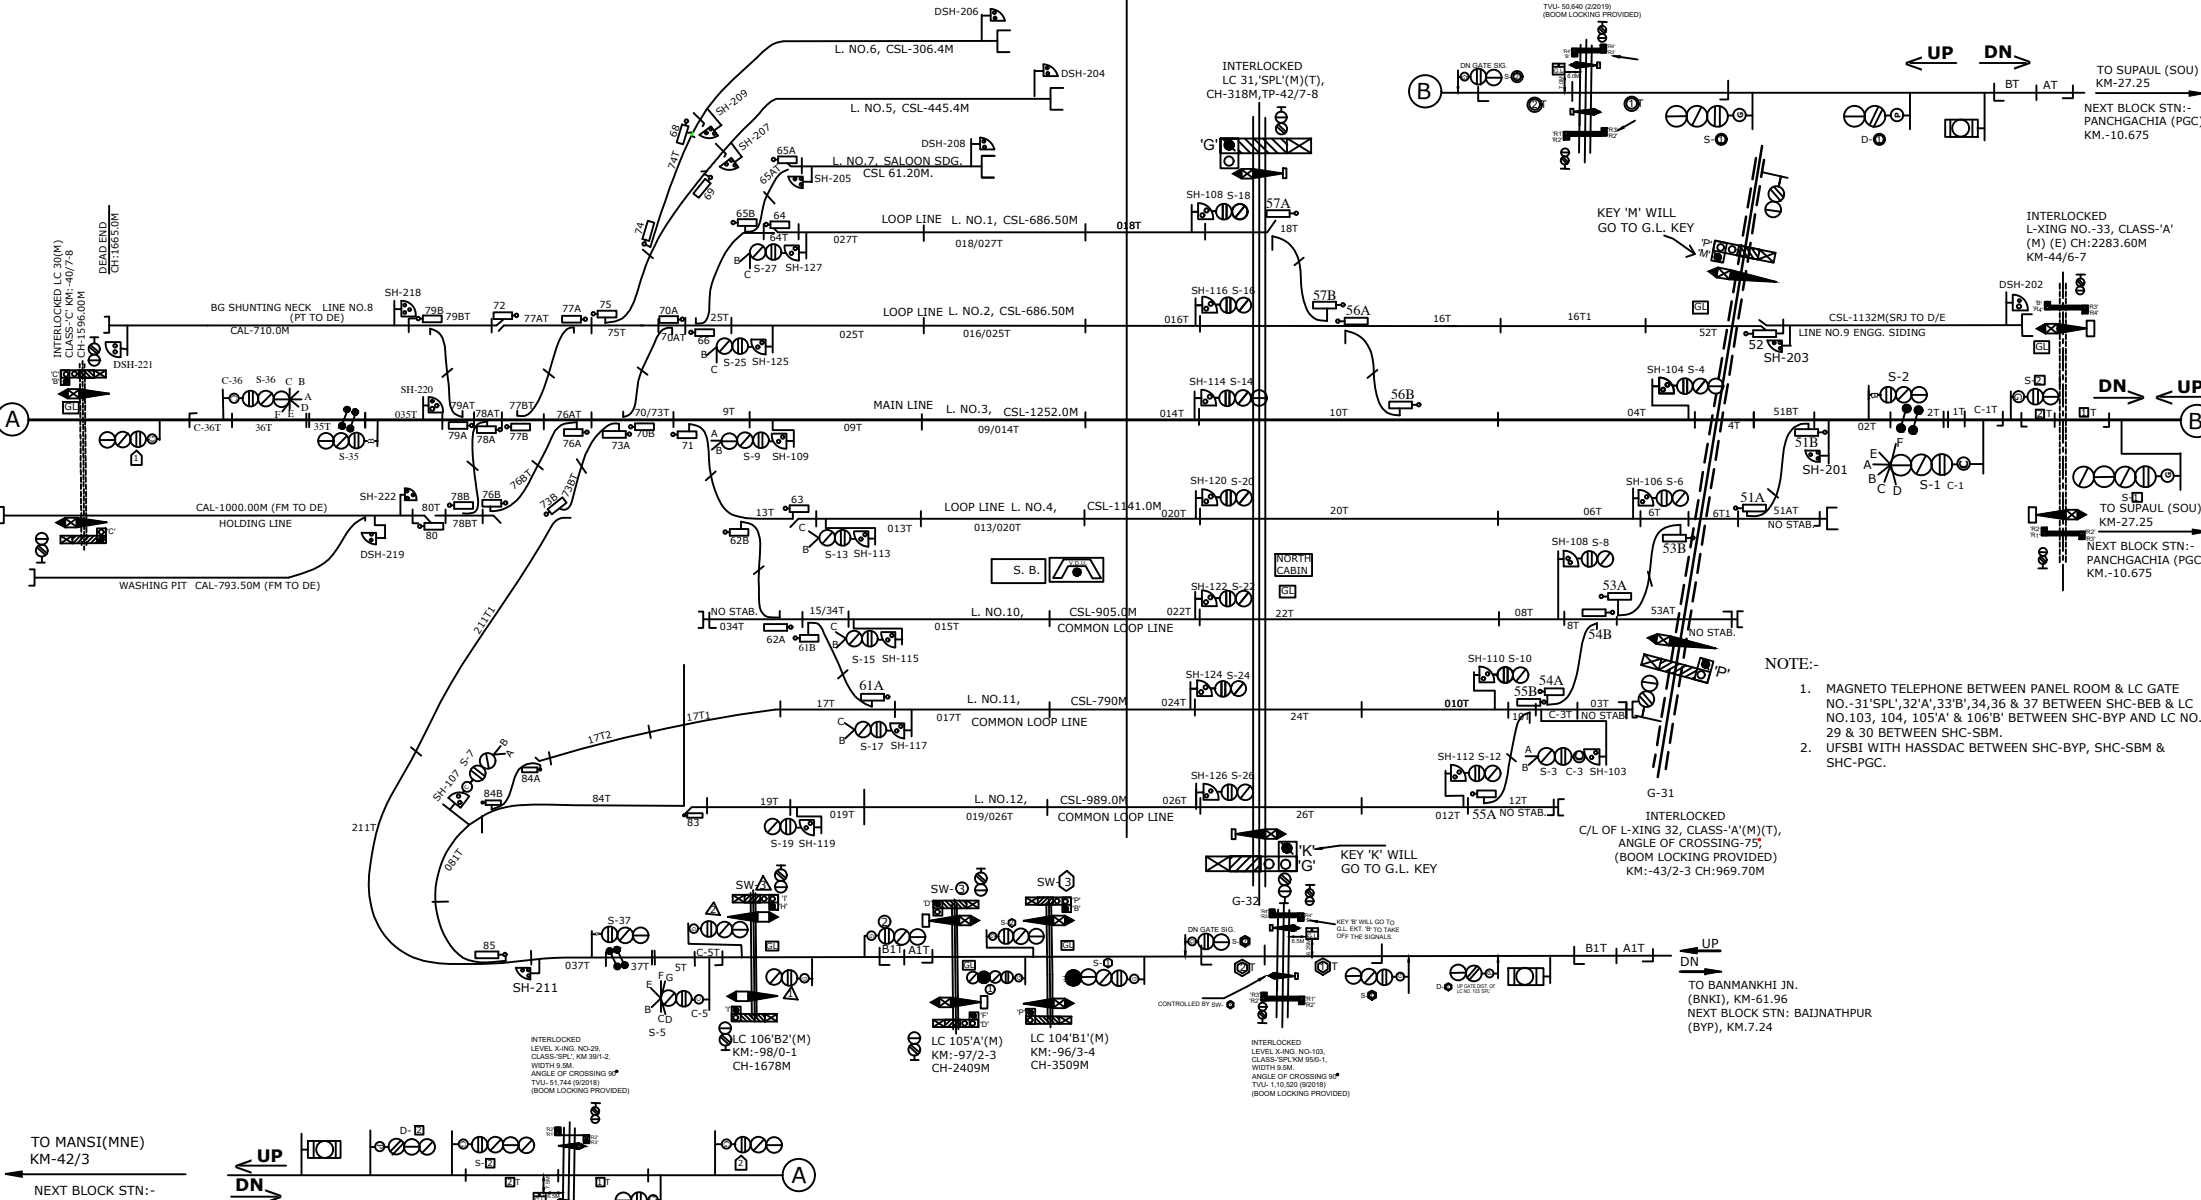

# SAHARSA STATION

## सहरसा स्टेशन

OF SAHARSA STN. BUILDING (SHC)  
K.M. 42/3 (FROM MNE JN.)  
CH: 0.00M

CLASS OF STATION : B  
STD OF SIG & INTERLOCKING: STD-II®

EAST CENTRAL RAILWAY  
SAMASTIPUR DIVISION

STATION WORKING RULE DIAGRAM  
MACL, STD-II® CLASS 'B'

SAHARSA

SWRD NO.-

DY.CSTE/C/SPJ/  
2018/RD/03

SR.DSTE/SPJ DSTE/SPJ JE/DRG