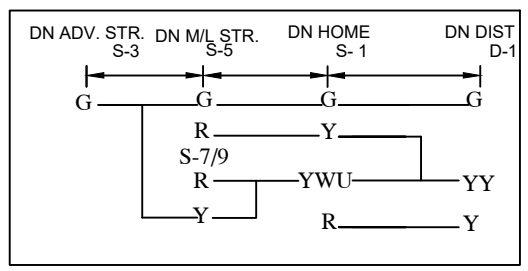

KOPARIA STATION

कोपरिया स्टेशन

DN ASPECT CONTROL CHART

UP ASPECT CONTROL CHART

NOTE:
 MAGNETO TELEPHONE PROVIDED BETWEEN PANEL CABIN & L.C.
 GATE NO.:- 11'C, 12'C & 13'C BETWEEN KFA-SBV.

CLASS OF STATION : B
 STD OF SIG & INTERLOCKING: STD-II(®)

EAST CENTRAL RAILWAY SAMASTIPUR DIVISION	SR.DSTE/SPJ	DSTE/SPJ	JE/DRG	STATION WORKING RULE DIAGRAM MACL, STD-II(®), CLASS 'B'	KOPARIA	SWRD NO.-
				TO SUIT SIP NO. ECR/SIP/SPJ/404/2006 ALT-VII		DSTE/W/SPJ/ 2004/RD/46