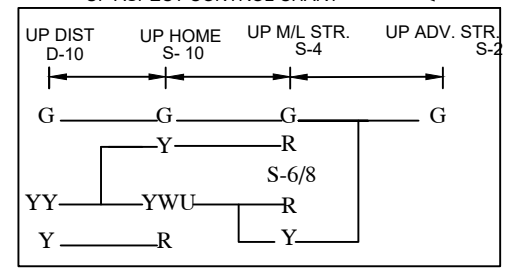

KOPARIA STATION

कोपरिया स्टेशन

DN ASPECT CONTROL CHART

UP ASPECT CONTROL CHART

NOTE:
 MAGNETO TELEPHONE PROVIDED BETWEEN PANEL CABIN & L.C.
 GATE NO.:- 11'C, 12'C & 13'C BETWEEN KFA-SBV.

CLASS OF STATION : B
 STD OF SIG & INTERLOCKING: STD-II(®)

EAST CENTRAL RAILWAY SAMASTIPUR DIVISION	SR.DSTE/SPJ	DSTE/SPJ	JE/DRG	STATION WORKING RULE DIAGRAM MACL, STD-II(®), CLASS 'B'	KOPARIA	SWRD NO.-
				TO SUIT SIP NO. ECR/SIP/SPJ/404/2006 ALT-VII		DSTE/W/SPJ/ 2004/RD/46