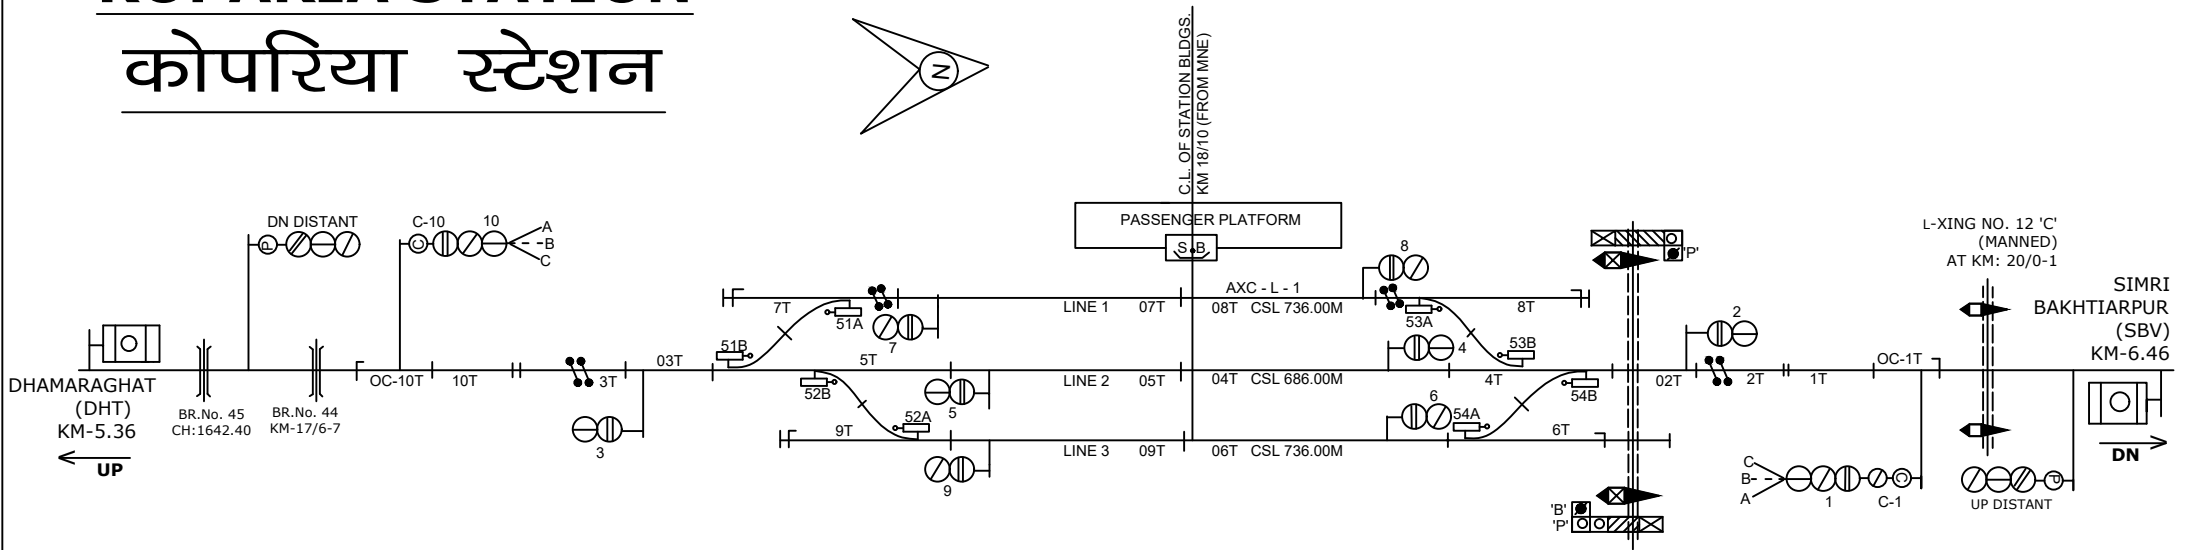

KOPARIA STATION

कोपरिया स्टेशन

DN ASPECT CONTROL CHART

UP ASPECT CONTROL CHART

NOTE:
 MAGNETO TELEPHONE PROVIDED BETWEEN PANEL CABIN & L.C.
 GATE NO.:- 11'C, 12'C & 13'C BETWEEN KFA-SBV.

CLASS OF STATION : B
 STD OF SIG & INTERLOCKING: STD-II(®)

EAST CENTRAL RAILWAY SAMASTIPUR DIVISION	SR.DSTE/SPJ	DSTE/SPJ	JE/DRG	STATION WORKING RULE DIAGRAM MACL, STD-II(®), CLASS 'B'	KOPARIA	SWRD NO.-
				TO SUIT SIP NO. ECR/SIP/SPJ/404/2006 ALT-VII		DSTE/W/SPJ/ 2004/RD/46