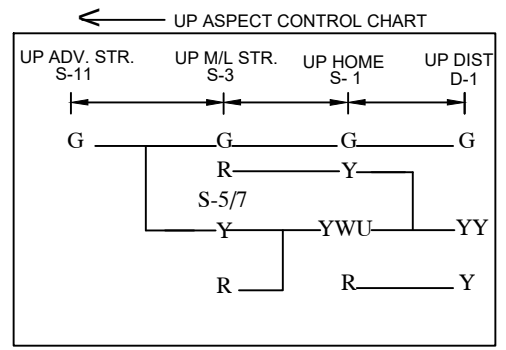

## नयानगर स्टेशन

**NOTE:**  
 MAGNETO TELEPHONE PROVIDED BETWEEN PANEL CABIN AND GATE  
 NO.: - 5'C', 6'C', 7'C', 7A'C' & 8'C' BETWEEN NWC-HPO AND 9'C', 10'C',  
 11'C' & 12'C' BETWEEN ROA-NWC.

CLASS OF STATION : B  
 STD OF SIG & INTERLOCKING: STD-II®