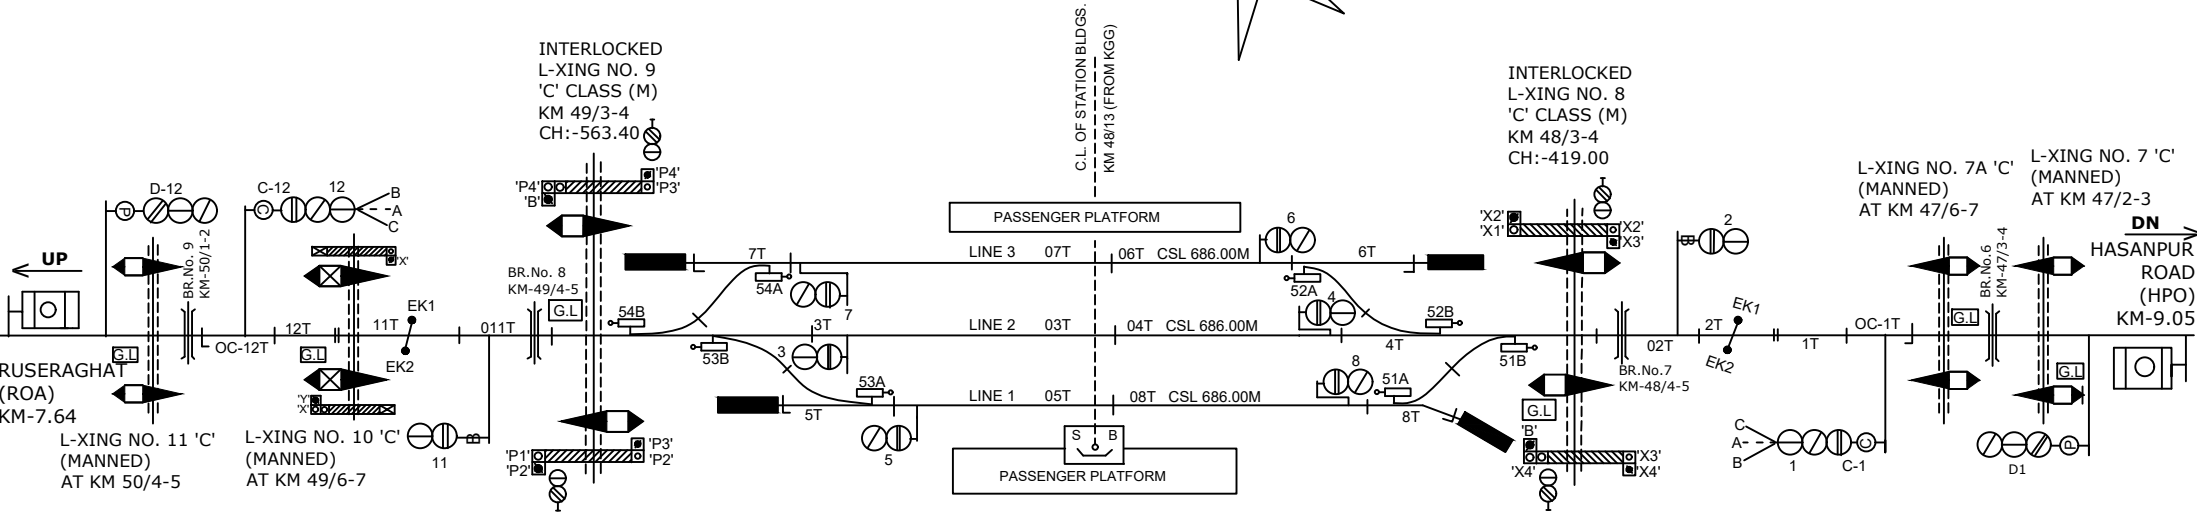

# NAYANAGAR STATION

## नयानगर स्टेशन

**NOTE:**  
 MAGNETO TELEPHONE PROVIDED BETWEEN PANEL CABIN AND GATE  
 NO.: - 5'C', 6'C', 7'C', 7A'C' & 8'C' BETWEEN NWC-HPO AND 9'C', 10'C',  
 11'C' & 12'C' BETWEEN ROA-NWC.

CLASS OF STATION : B  
 STD OF SIG & INTERLOCKING: STD-II®

EAST CENTRAL RAILWAY SAMASTIPUR DIVISION	SR.DSTE/SPJ	DSTE/SPJ	JE/DRG	STATION WORKING RULE DIAGRAM MACL, STD-II® CLASS 'B'	NAYANAGAR	SWRD NO.-
				TO SUIT SIP NO. ECR/SIP/SPJ/396/2006 ALT-VII		SR.DSTE/SPJ 2018/RD/17