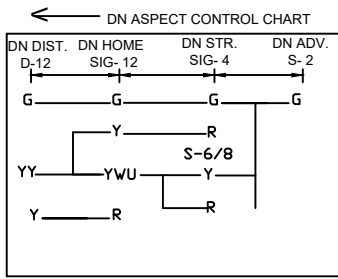

PARAMJIWAR TARAJIWAR STATION

परमजीवर ताराजीवर स्टेशन

NOTE:- MAGNETO TELEPHONE PROVIDED BETWEEN PANEL ROOM GATE NO.9,10,11,12,15.

CLASS OF STATION : B
STD OF SIG & INTERLOCKING: STD-III

EAST CENTRAL RAILWAY SAMASTIPUR DIVISION				STATION WORKING RULE DIAGRAM MACL, STD-II® CLASS 'B'	PARAMJIWAR TARAJIWAR	SWRD NO.-
	SR.DSTE/SPJ	DSTE/SPJ	JE/DRG	TO SUIT SIP NO. ECR/SIP/SPJ/431/2007 ALT-VIII		DY.CSTE/C/I/SPJ 2011/RD/11