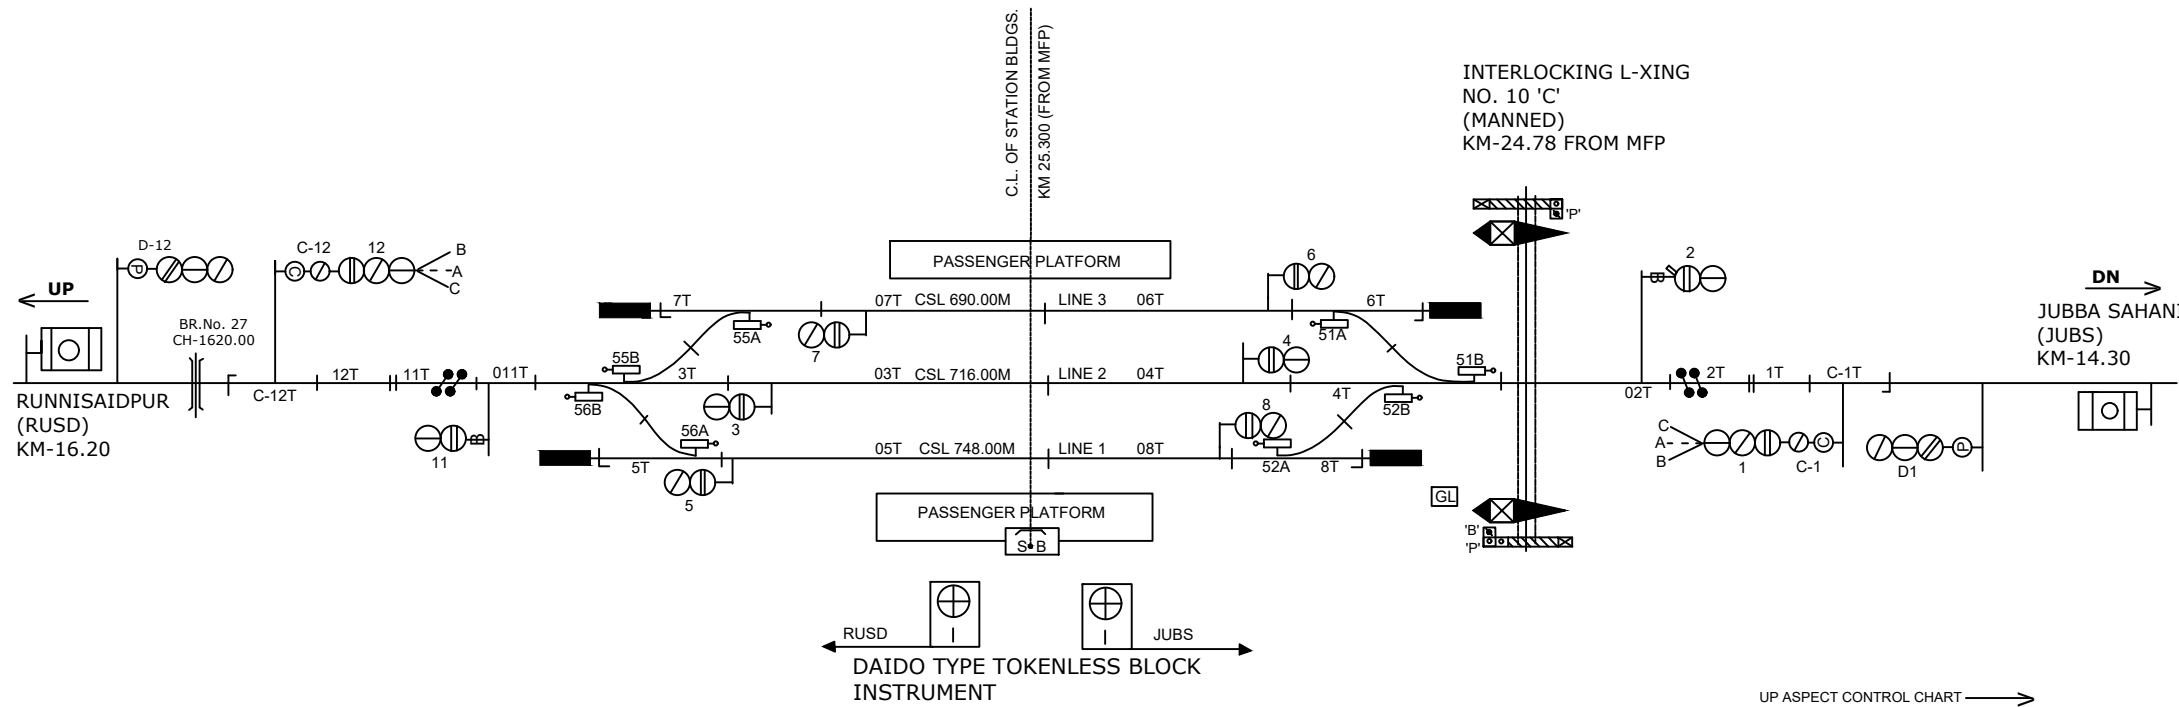

PARAMJIWAR TARAJIWAR STATION

परमजीवर ताराजीवर स्टेशन

NOTE:- MAGNETO TELEPHONE PROVIDED BETWEEN PANEL ROOM GATE NO.9,10,11,12,15.

CLASS OF STATION : B
STD OF SIG & INTERLOCKING: STD-III

EAST CENTRAL RAILWAY SAMASTIPUR DIVISION				STATION WORKING RULE DIAGRAM MACL, STD-II® CLASS 'B'	PARAMJIWAR TARAJIWAR	SWRD NO.-
	SR.DSTE/SPJ	DSTE/SPJ	JE/DRG	TO SUIT SIP NO. ECR/SIP/SPJ/431/2007 ALT-VIII		DY.CSTE/C/I/SPJ 2011/RD/11