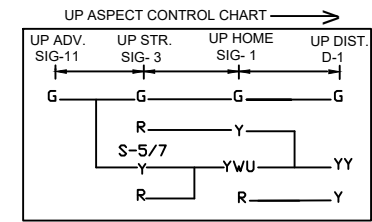

PARAMJIWAR TARAJIWAR STATION

परमजीवर ताराजीवर स्टेशन

NOTE:- MAGNETO TELEPHONE PROVIDED BETWEEN PANEL ROOM GATE NO.9,10,11,12,15.

CLASS OF STATION : B
STD OF SIG & INTERLOCKING: STD-III

EAST CENTRAL RAILWAY SAMASTIPUR DIVISION				STATION WORKING RULE DIAGRAM MACL, STD-II® CLASS 'B'	PARAMJIWAR TARAJIWAR	SWRD NO.-
	SR.DSTE/SPJ	DSTE/SPJ	JE/DRG	TO SUIT SIP NO. ECR/SIP/SPJ/431/2007 ALT-VIII		DY.CSTE/C/I/SPJ 2011/RD/11