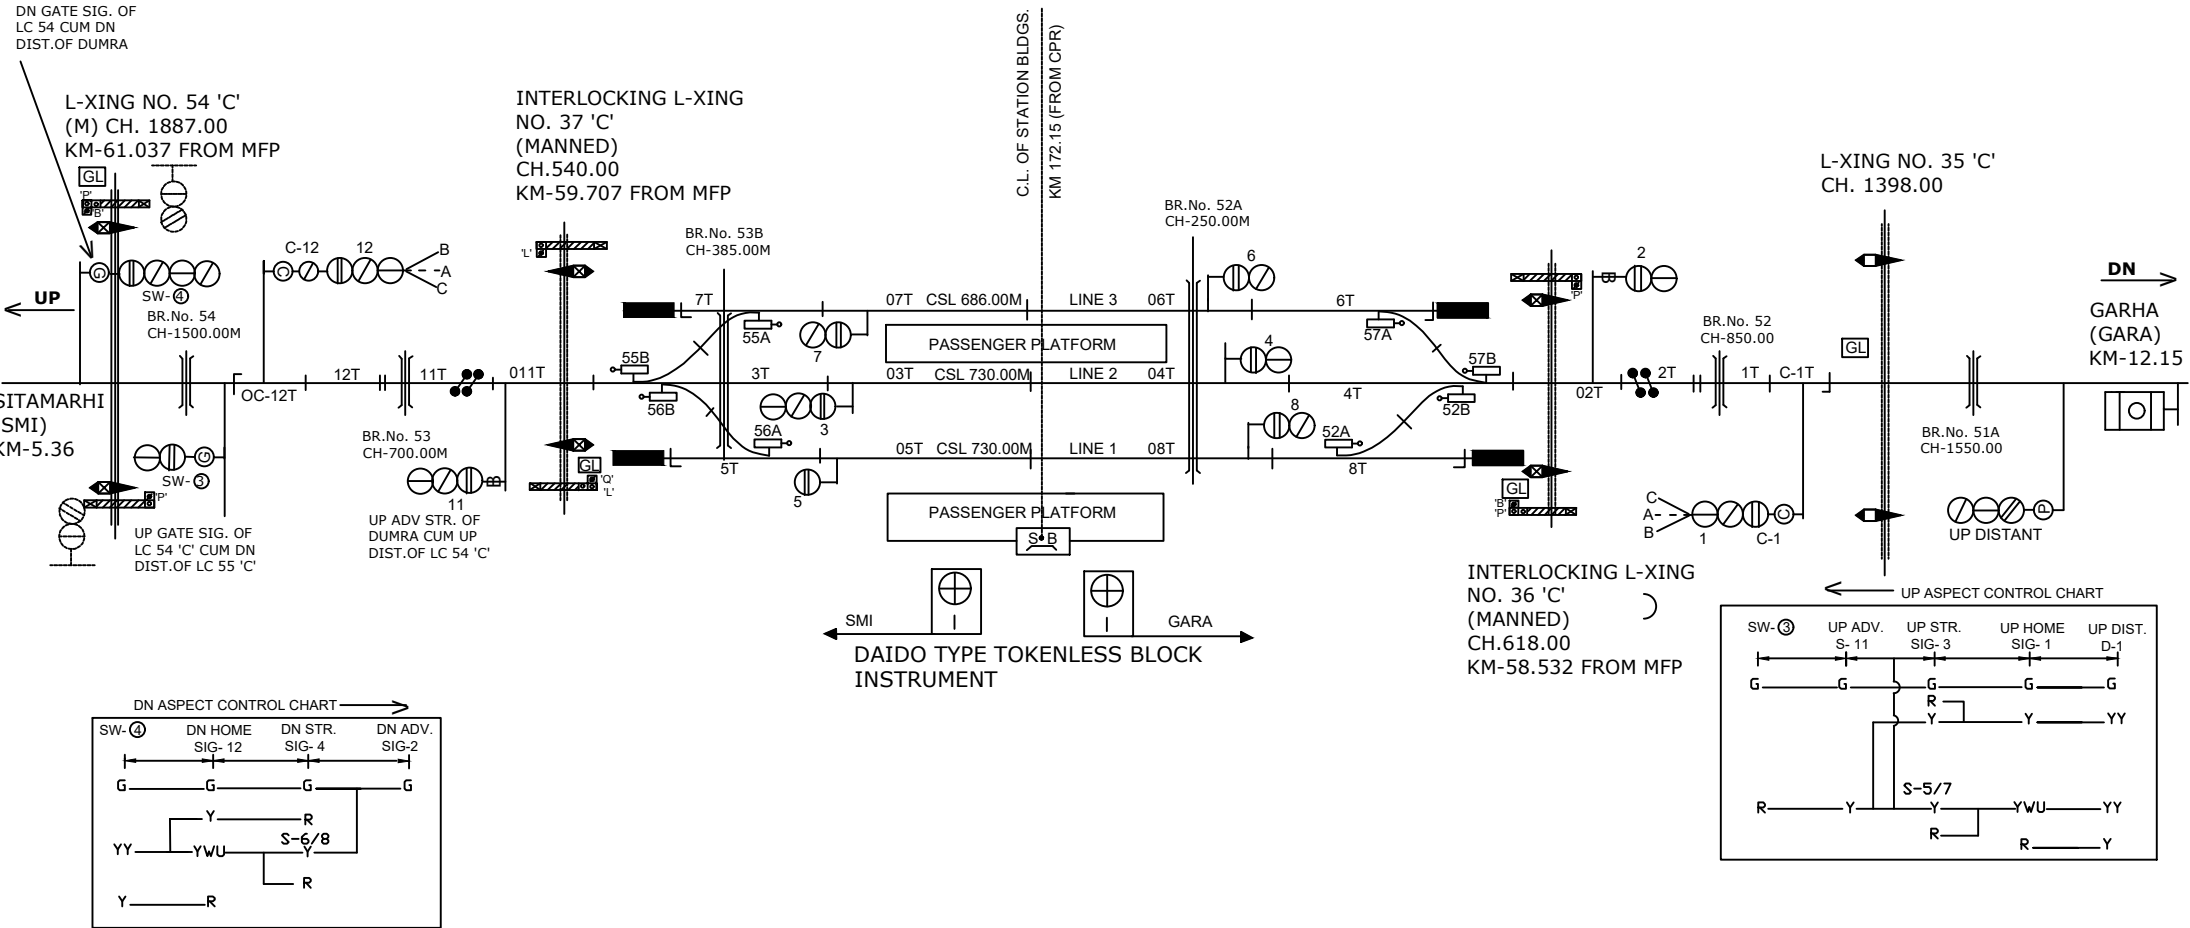

# DUMRA STATION

## डुमरा स्टेशन

NOTE:- MAGNETO TELEPHONE PROVIDED BETWEEN PANEL CABIN GATE NO.30,31,32,33,35,36,37.

CLASS OF STATION : B  
STD OF SIG & INTERLOCKING: STD-II (R)

EAST CENTRAL RAILWAY SAMASTIPUR DIVISION				STATION WORKING RULE DIAGRAM MACL, STD-II (R), CLASS 'B'	DUMRA	SWRD NO.- DY.CSTE/RE/DNR 03/2020(RD)
	SR.DSTE/SPJ	DSTE/SPJ	JE/DRG	TO SUIT SIP NO. ECR/SIP/SPJ/440/2007 ALT-V		