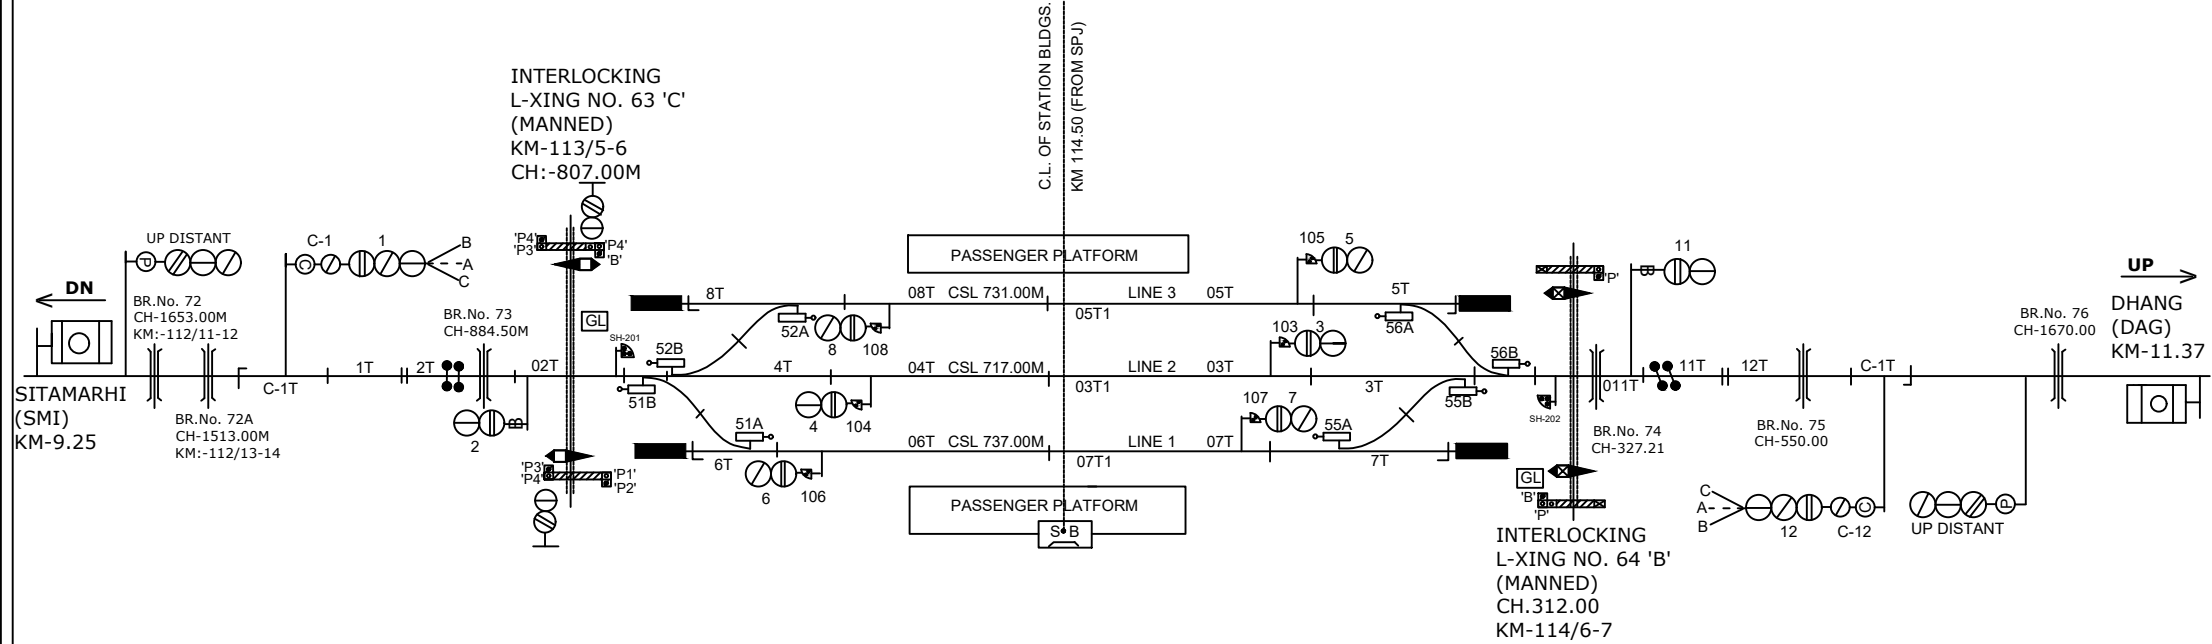

RIGA STATION

रीगा स्टेशन

NOTE:- MAGNETO TELEPHONE PROVIDED BETWEEN PANEL CABIN GATE NO. 61'C' AND 62'C' BETWEEN SMI-RGA AND 63'C', 64'B', 65'C' & 66'C' BETWEEN RGA-DAG.

CLASS OF STATION : B
STD OF SIG & INTERLOCKING: STD-II ®

EAST CENTRAL RAILWAY SAMASTIPUR DIVISION	SR.DSTE/SPJ	DSTE/SPJ	JE/DRG	STATION WORKING RULE DIAGRAM MACL, STD-II® CLASS 'B'	RIGA	SWRD NO.-
				TO SUIT SIP NO. ECR/SIP/SPJ/363/2009 ALT-VIII		DY.CSTE/RE/DNR 01/2021(RD)