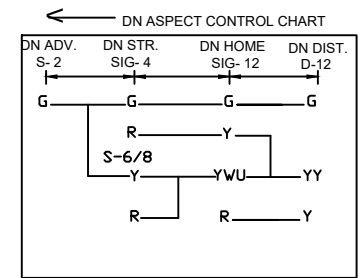

RIGA STATION

रीगा स्टेशन

NOTE:- MAGNETO TELEPHONE PROVIDED BETWEEN PANEL CABIN GATE NO. 61'C' AND 62'C' BETWEEN SMI-RGA AND 63'C', 64'B', 65'C' & 66'C' BETWEEN RGA-DAG.

CLASS OF STATION : B
STD OF SIG & INTERLOCKING: STD-II ®

EAST CENTRAL RAILWAY SAMASTIPUR DIVISION	SR.DSTE/SPJ	DSTE/SPJ	JE/DRG	STATION WORKING RULE DIAGRAM MACL, STD-II® CLASS 'B'	RIGA	SWRD NO.-
				TO SUIT SIP NO. ECR/SIP/SPJ/363/2009 ALT-VIII		DY.CSTE/RE/DNR 01/2021(RD)