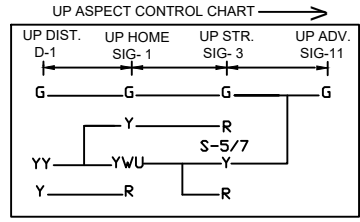

RIGA STATION

रीगा स्टेशन

NOTE:- MAGNETO TELEPHONE PROVIDED BETWEEN PANEL CABIN GATE NO. 61'C' AND 62'C' BETWEEN SMI-RGA AND 63'C', 64'B', 65'C' & 66'C' BETWEEN RGA-DAG.

CLASS OF STATION : B
STD OF SIG & INTERLOCKING: STD-II ®

EAST CENTRAL RAILWAY SAMASTIPUR DIVISION	SR.DSTE/SPJ	DSTE/SPJ	JE/DRG	STATION WORKING RULE DIAGRAM MACL, STD-II® CLASS 'B'	RIGA	SWRD NO.-
				TO SUIT SIP NO. ECR/SIP/SPJ/363/2009 ALT-VIII		DY.CSTE/RE/DNR 01/2021(RD)