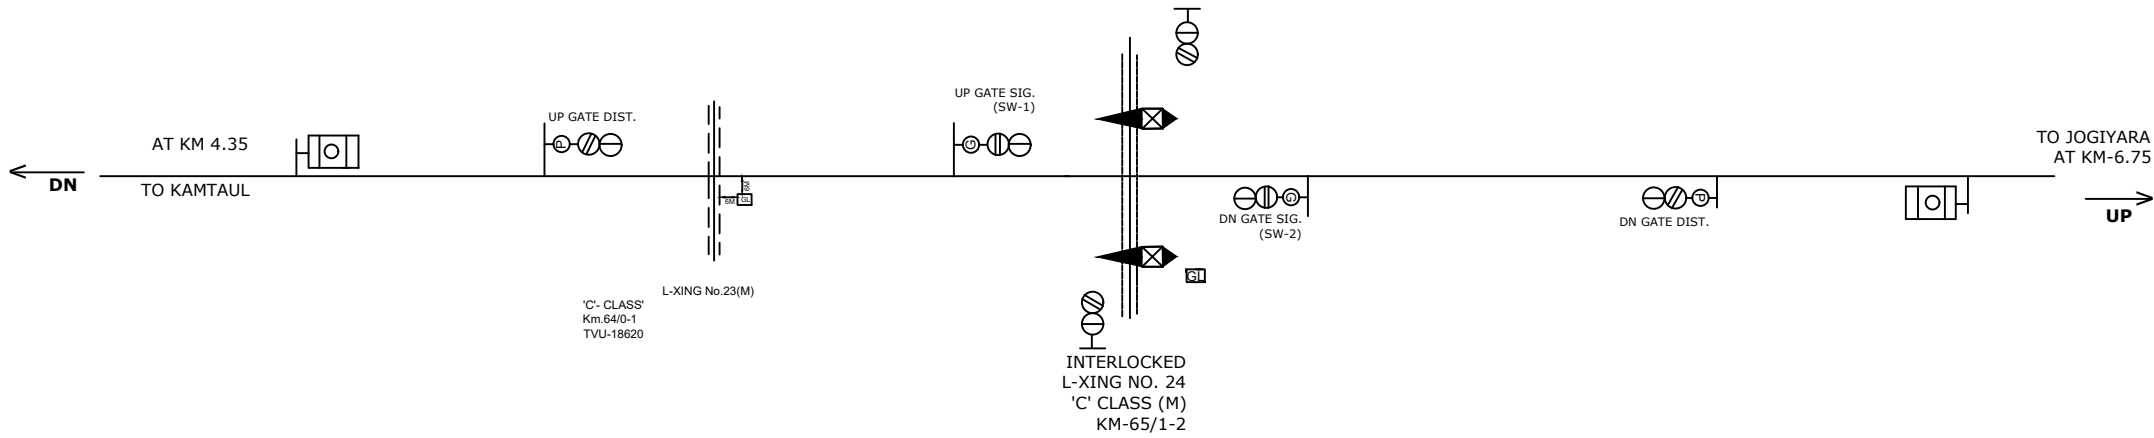

L.C NO.24'C'

NOTE:-
MAGNETO TELEPHONE PROVIDED BETWEEN L.C. No. 24'C' AND KAMTAUL.

<p>पूर्व मध्य रेलवे E.C. RAILWAY SAMASTIPUR DIVISION समस्तीपुर मंडल</p>				<p>STATION WORKING RULE DIAGRAM OF L-XING No.24'C' BETWEEN KAMTAUL AND JOGIYARA AT KM 65/1-2</p>	NOT TO SCALE SWRD NO.
	SR.DSTE/SPJ	DSTE/SPJ	JE/DRG		TO SUIT SIP No.ECR/SIP/SPJ/L-XING- 24 'C'/2017