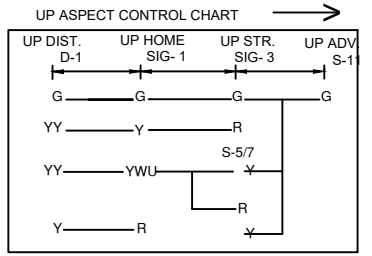

## खजौली स्टेशन

NOTE:-  
MAGNETO TELEPHONE CONNECTED PROVIDED BETWEEN PANEL CABIN , LC GATE NO - 25'C, 26'C & 27'C BETWEEN RJA-KJI AND 28'C 29'C, 30'C, 31'C, 32'C & 33'C BETWEEN KJI-JYG.

CLASS OF STATION : B  
STD OF SIG & INTERLOCKING: STD-II®