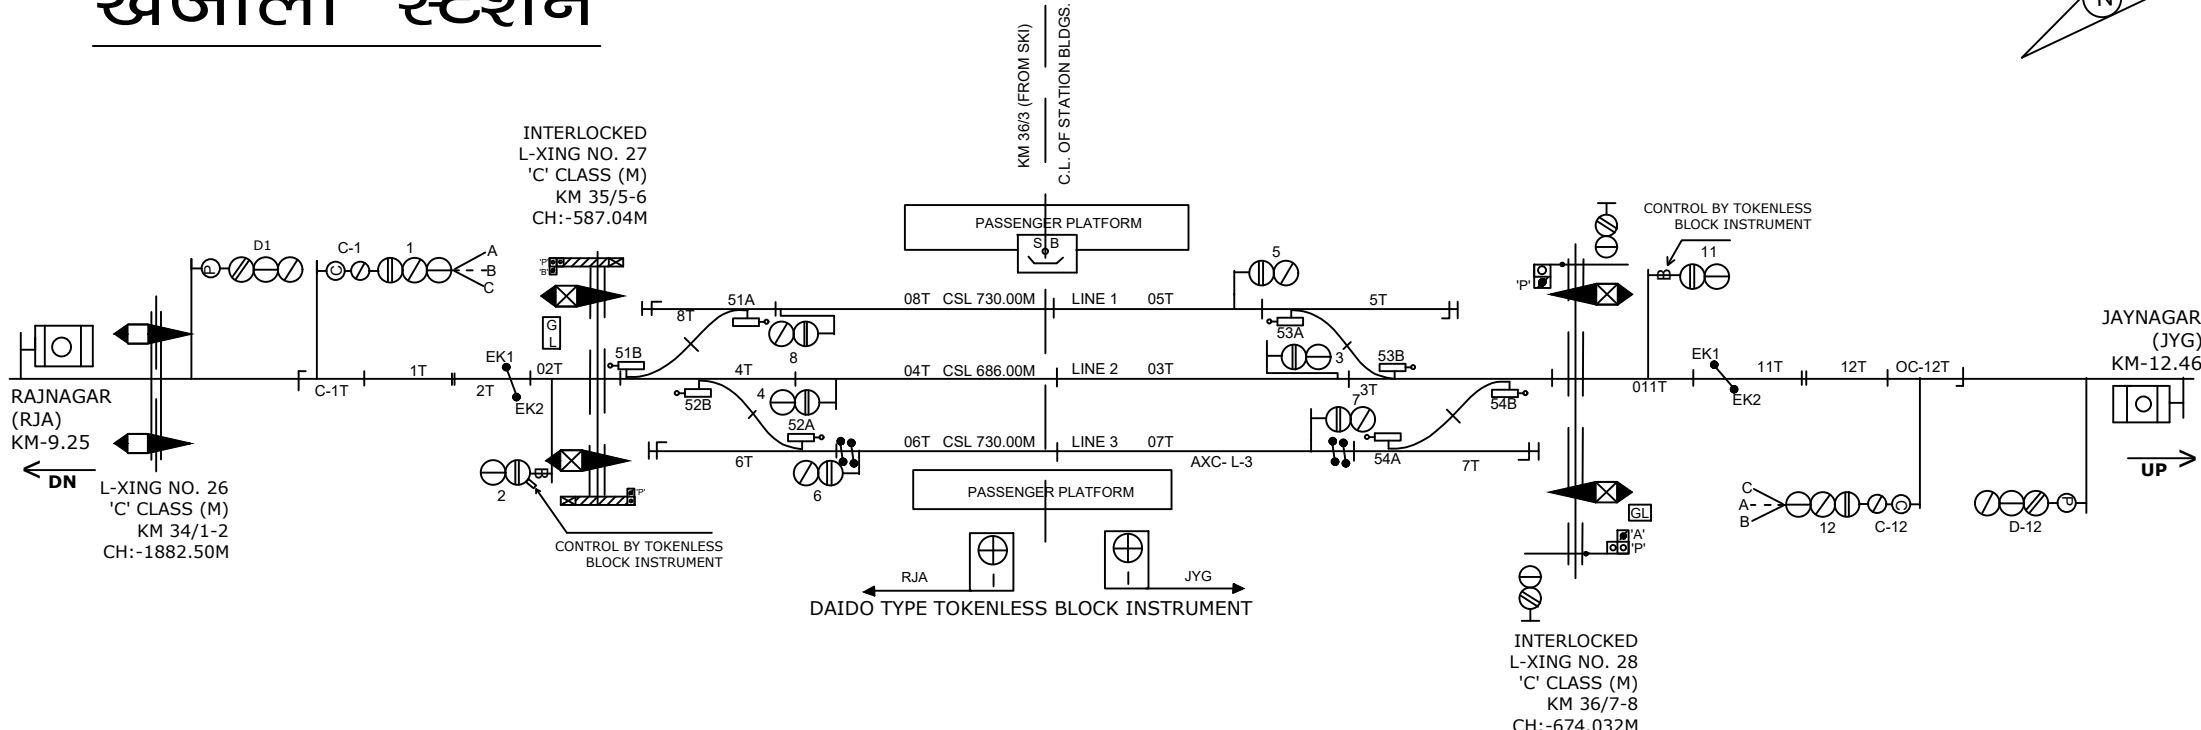

# KHAJOLI STATION

## खजौली स्टेशन

NOTE:-  
MAGNETO TELEPHONE CONNECTED PROVIDED BETWEEN PANEL CABIN , LC GATE NO - 25'C, 26'C & 27'C BETWEEN RJA-KJI AND 28'C 29'C, 30'C, 31'C, 32'C & 33'C BETWEEN KJI-JYG.

CLASS OF STATION : B  
STD OF SIG & INTERLOCKING: STD-II®

EAST CENTRAL RAILWAY SAMASTIPUR DIVISION				STATION WORKING RULE DIAGRAM MACL, STD-III, CLASS 'B'	KHAJOLI	SWRD NO.-
				SR.DSTE/SPJ DSTE/SPJ JE/DRG		TO SUIT SIP NO. ECR/SIP/SPJ/383/2007 ALT-IX