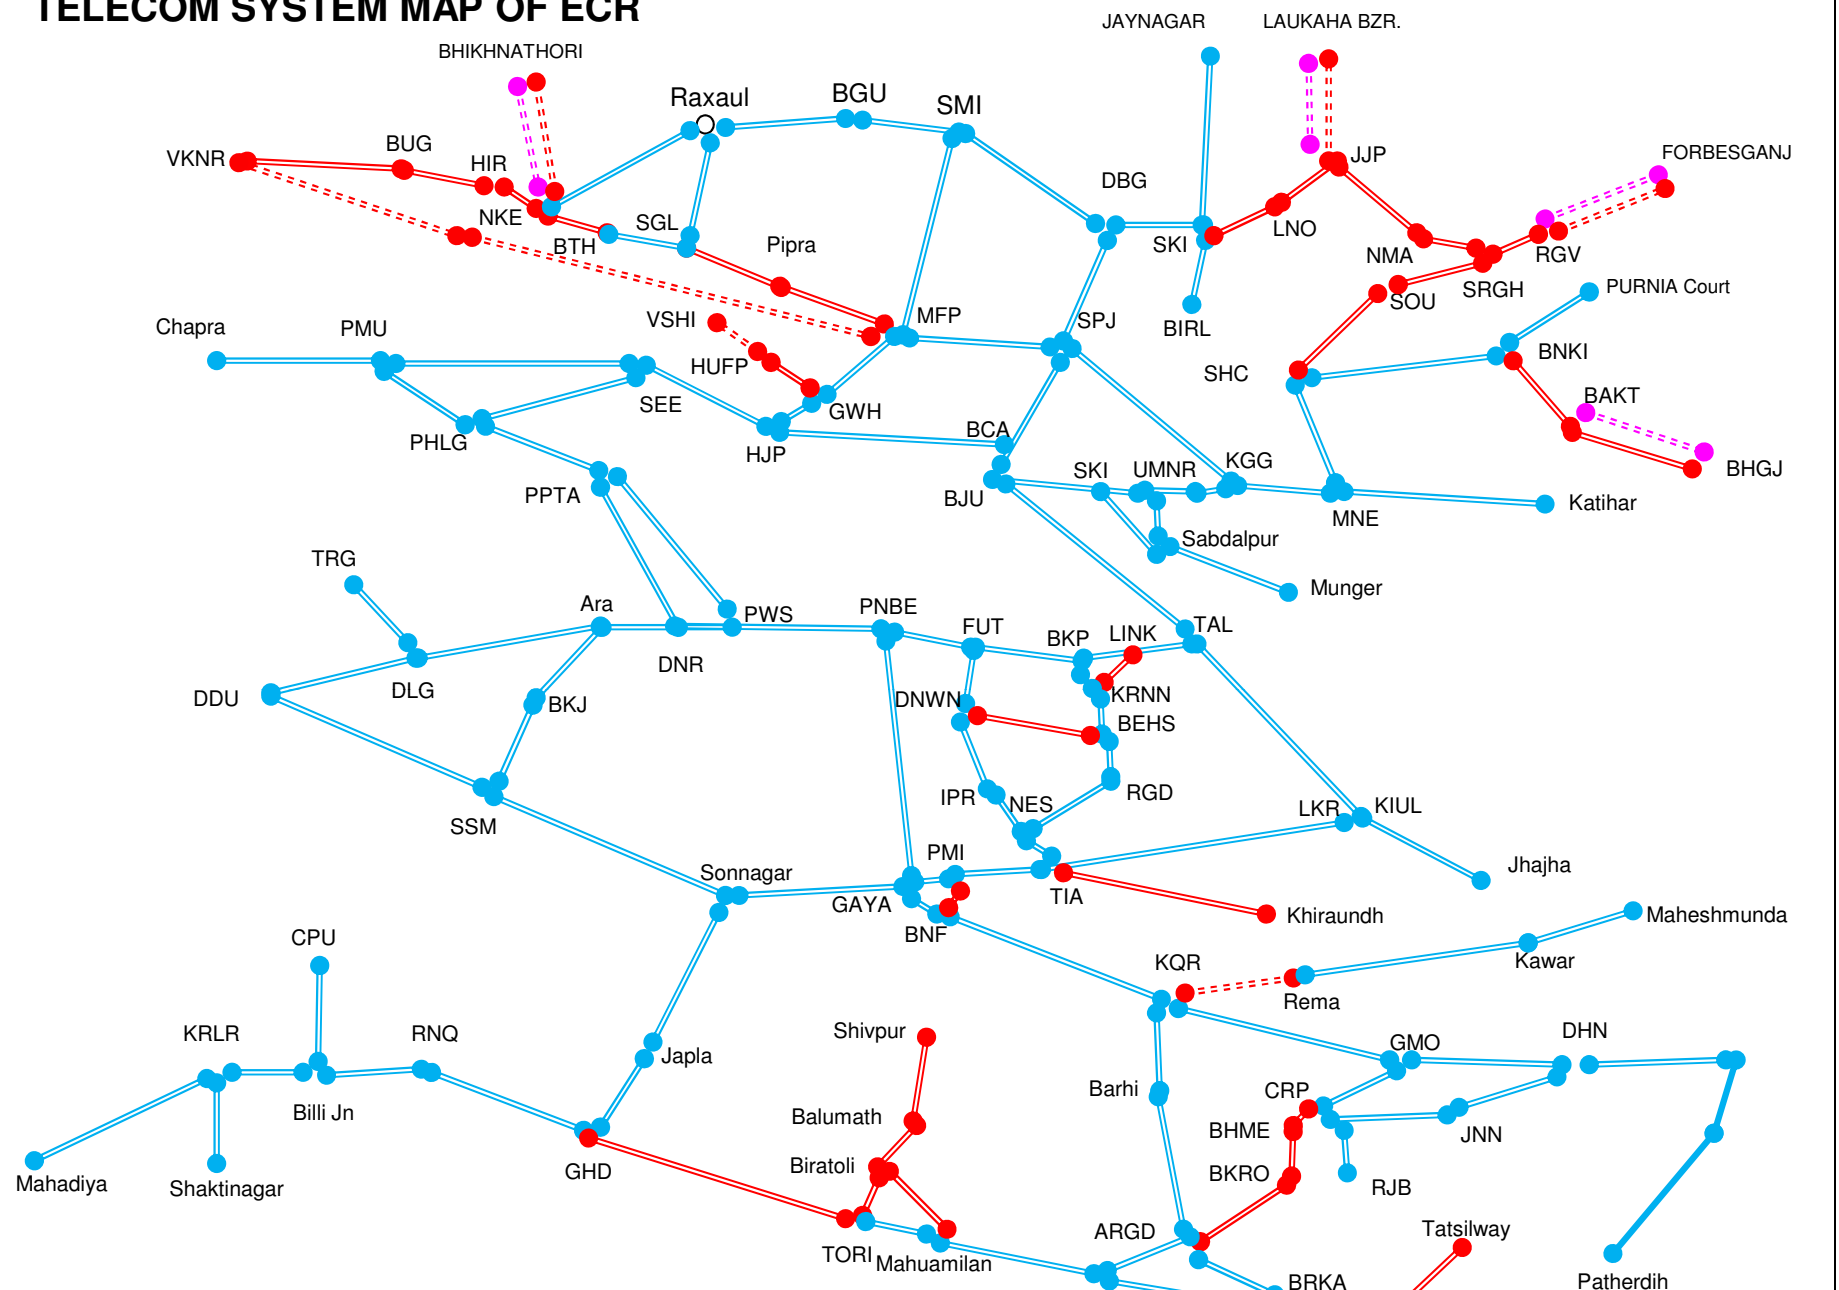

# TELECOM SYSTEM MAP OF ECR

(As on May'22)

**LEGEND :**

- OFC with RLY ●—●
- OFC (WIP) ●- - -●
- OFC H/O to RCIL ●- - - -●
- Mega Block ●—●
- Quad Cable ●- - - -●
- Quad Cable ●—●

(Wherever there is OFC, Quad also exist)