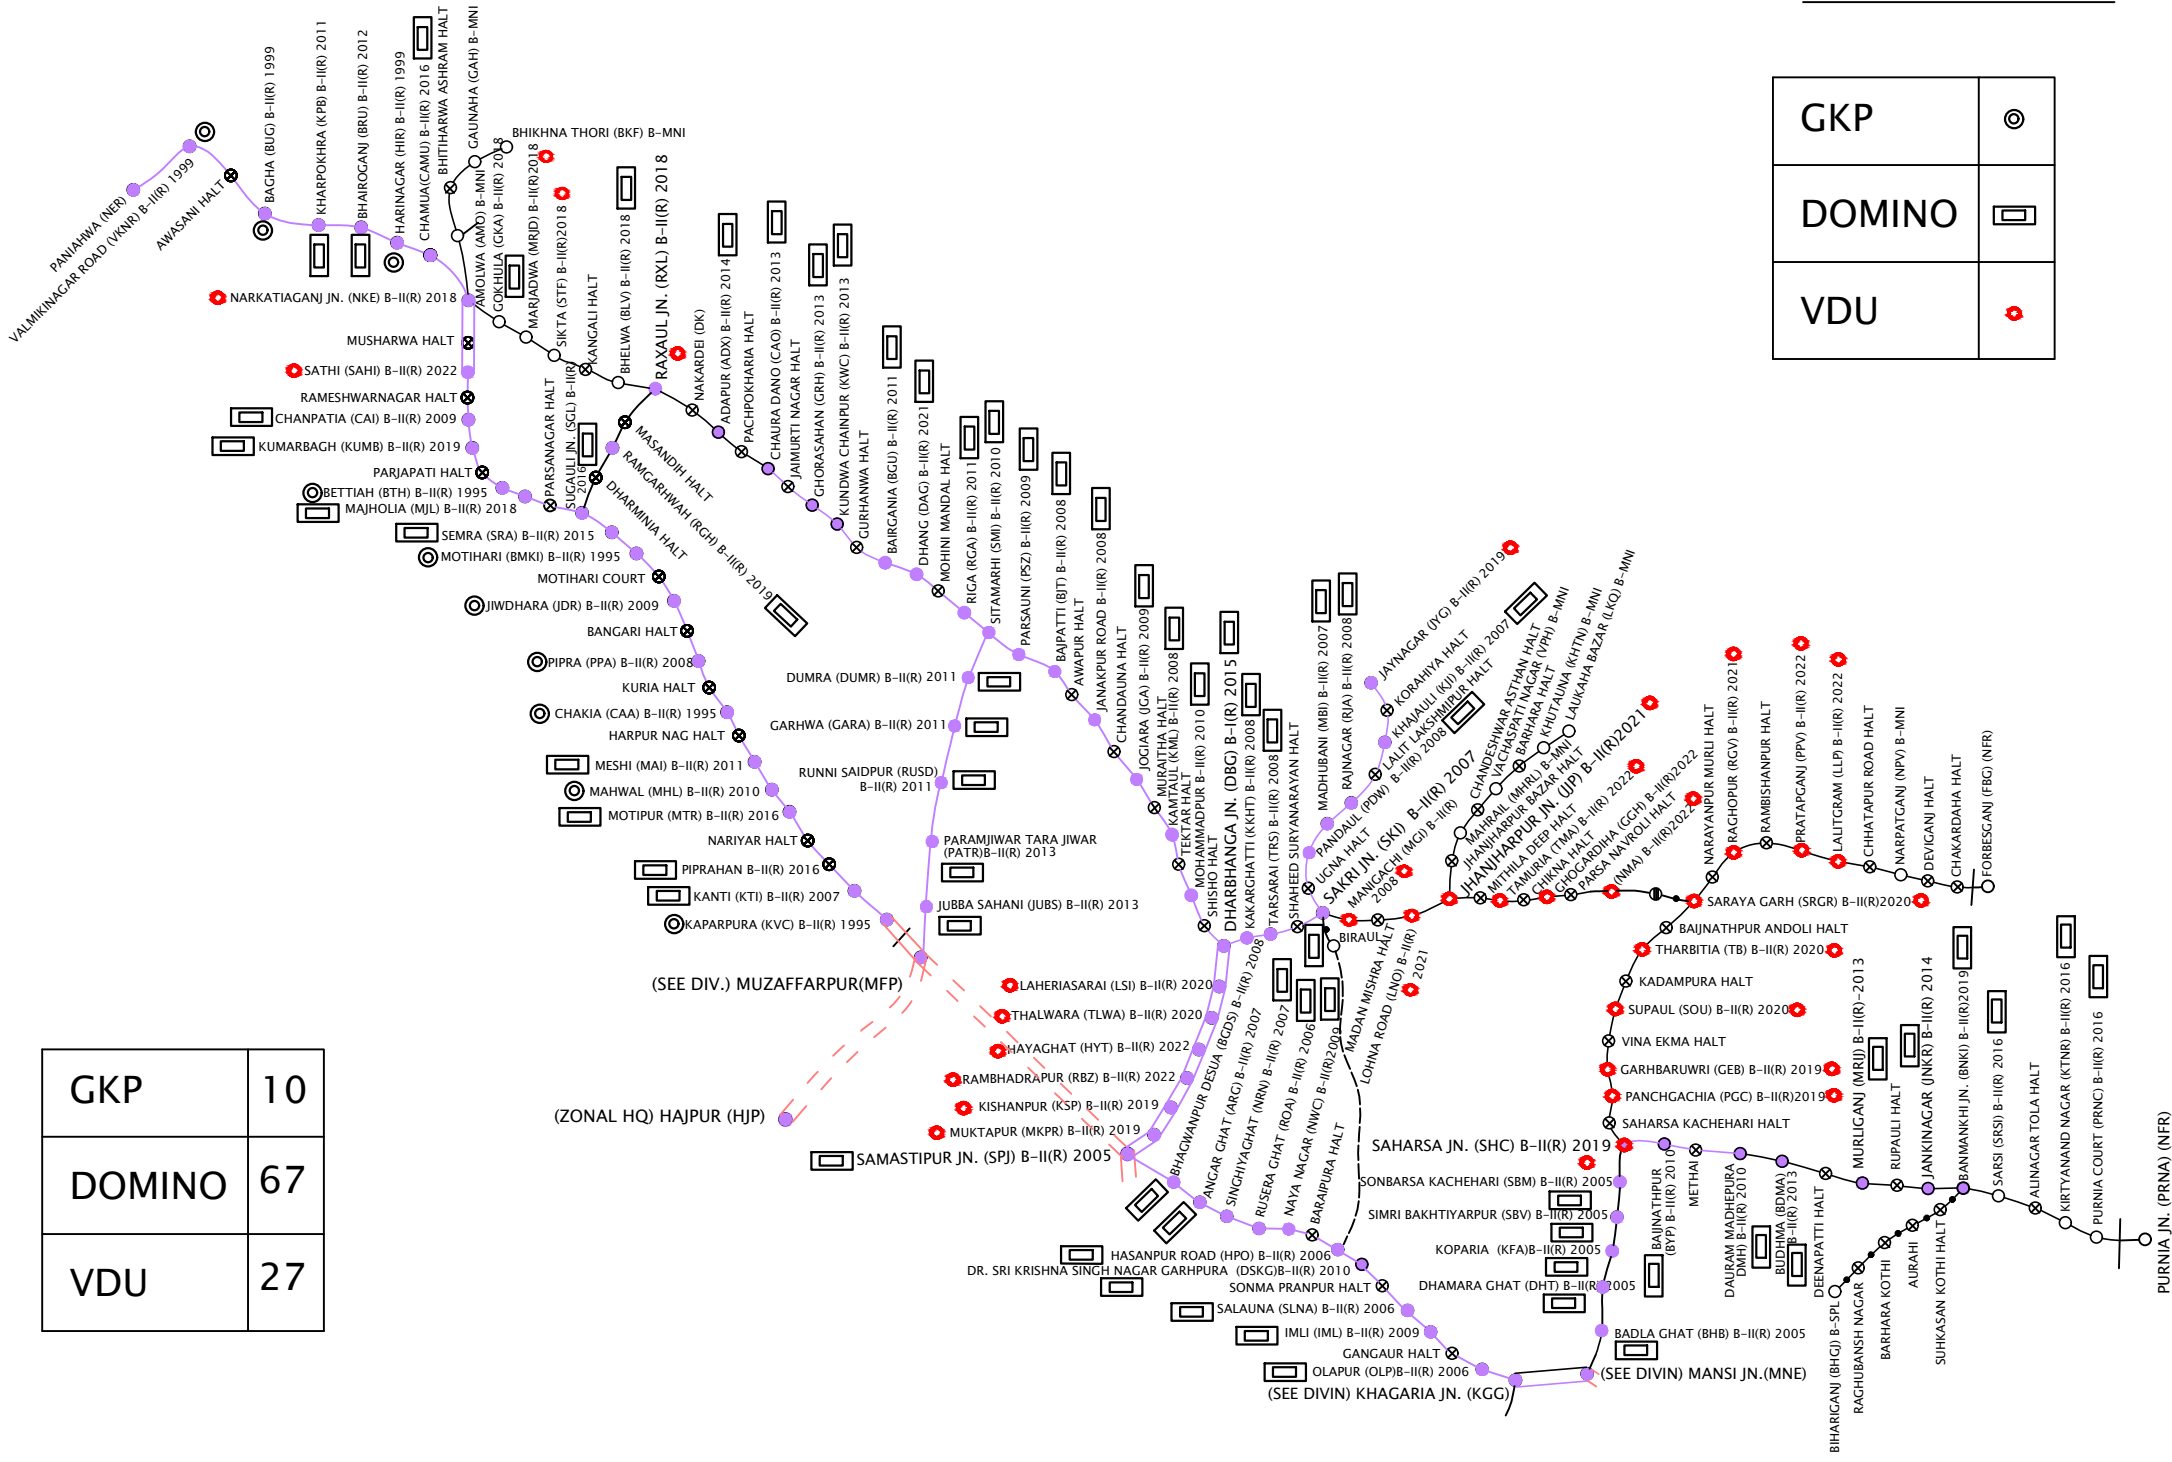

SAMASTIPUR DIVISION

GKP PANEL/DOMINO PANEL
AS ON 23.05.2022

GKP	⊙
DOMINO	▭
VDU	●

GKP	10
DOMINO	67
VDU	27