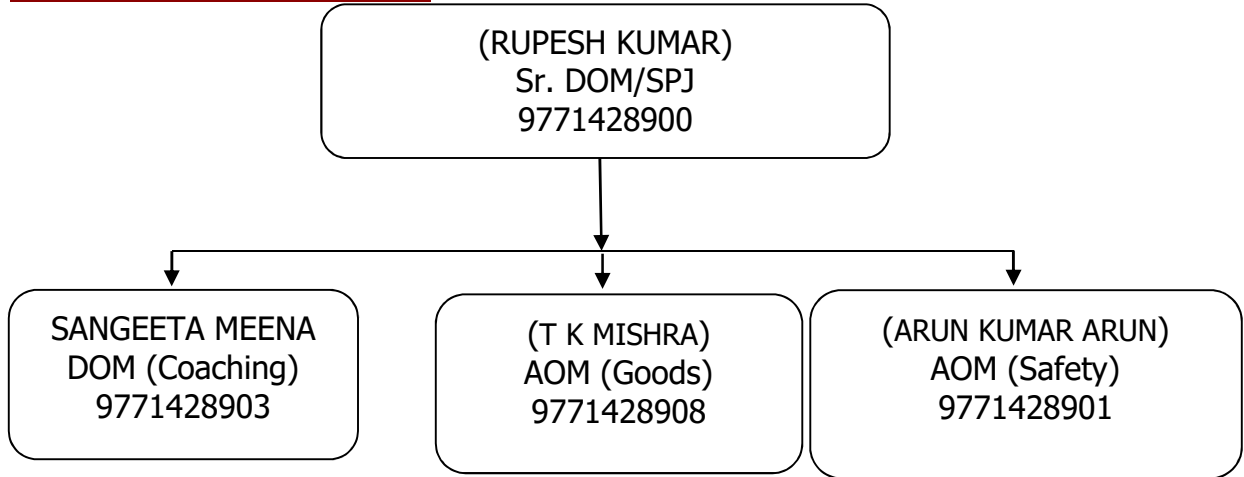

Organisation & Statistics

OPERATING DEPARTMENT

ORGANISATIONAL CHART

HUMAN RESOURCE

Category	Sanctioned	Men on Roll	Vacancy
SM	581	529	52
Pt.Man/Traffic Porter	926	694	232
Gateman	280	63	217
Shunting Group	66	54	12
Ministerial Staff	17	12	05
Guard	376	286	90