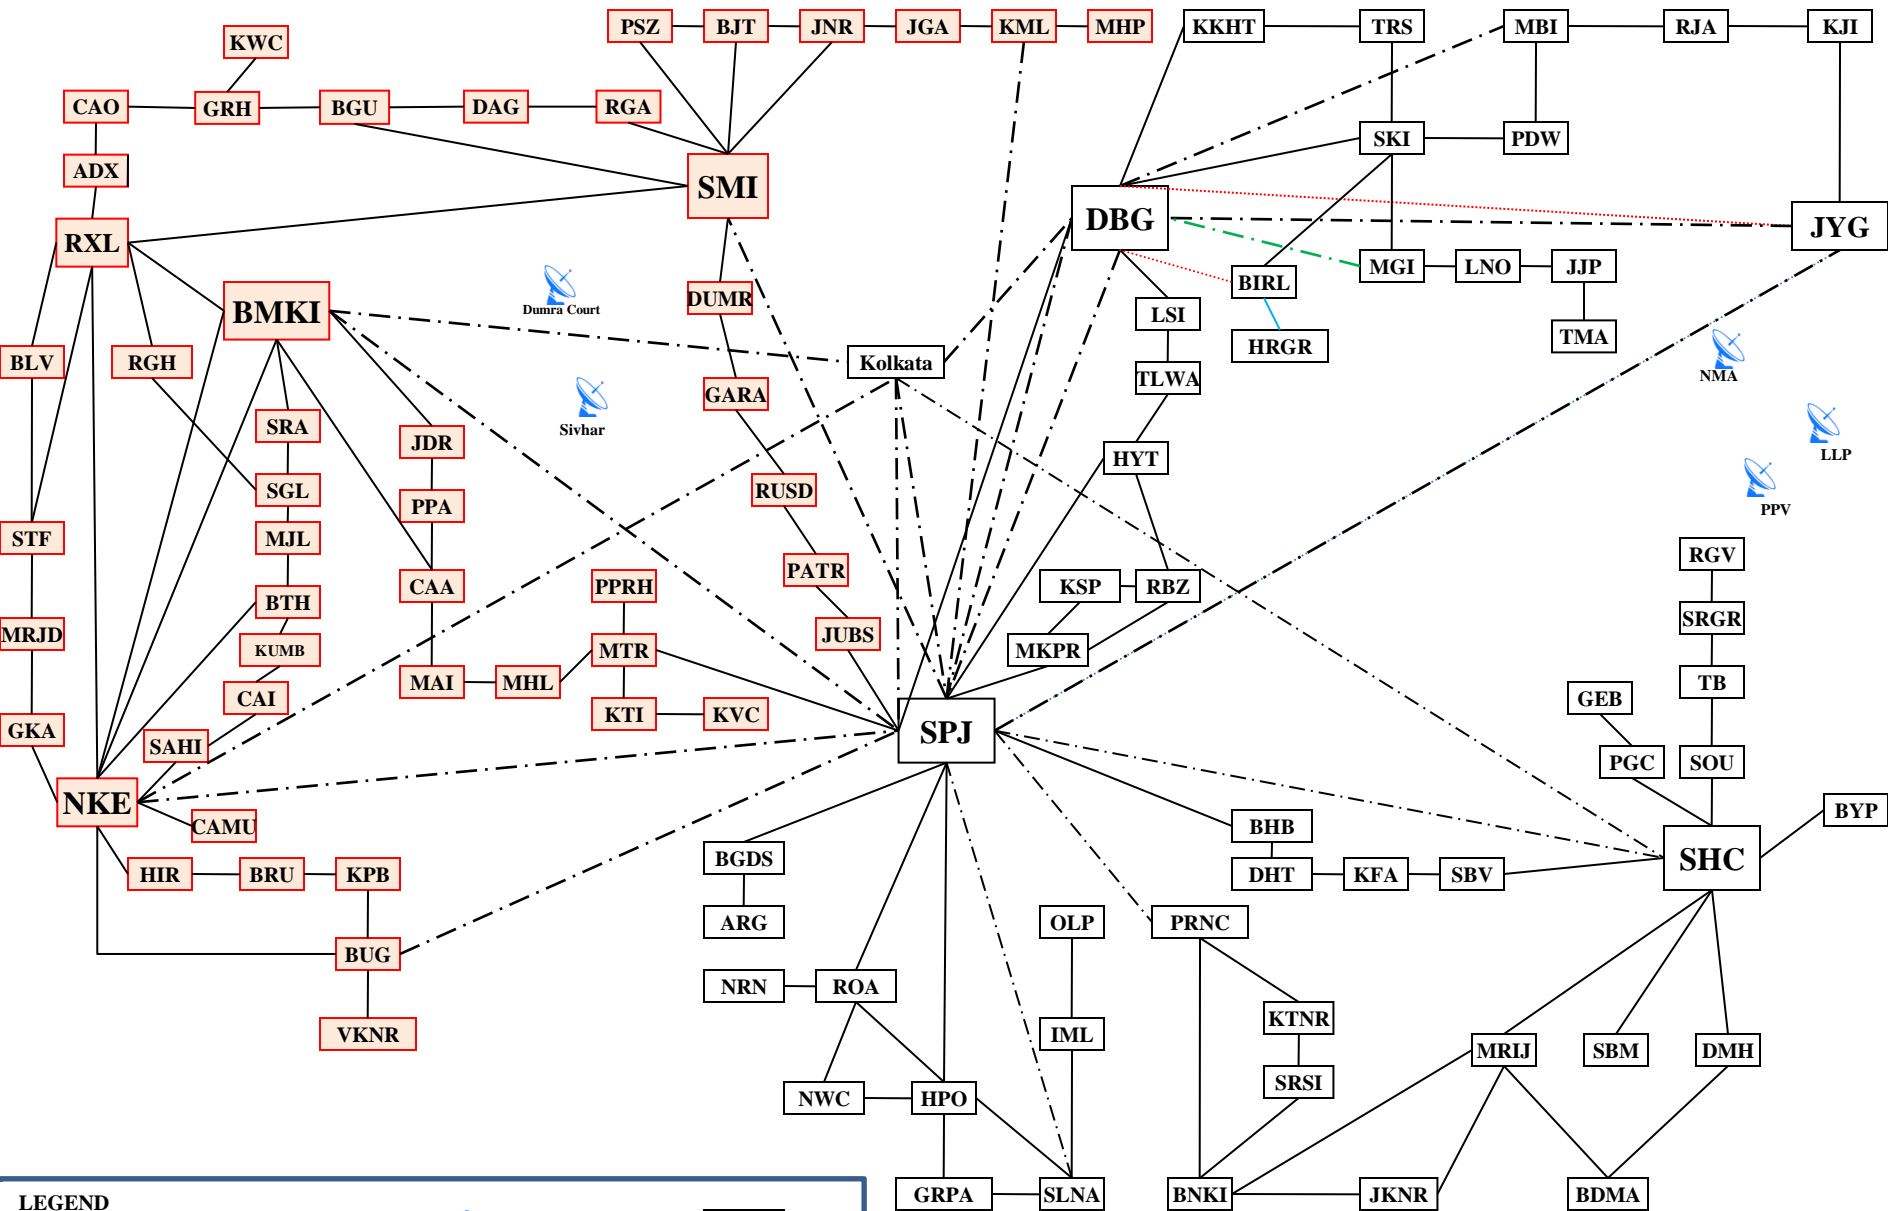

UTS/PRS Network Diagram Of Samastipur Division

LEGEND			
2Mbps Rly	—	V-SAT	
2Mbps BSNL	- - -	2Mbps RAILTEL	- - -
64 Kbps BSNL	Quad Cable	—
		Tier 3 Area	
		Tier 4 Area	