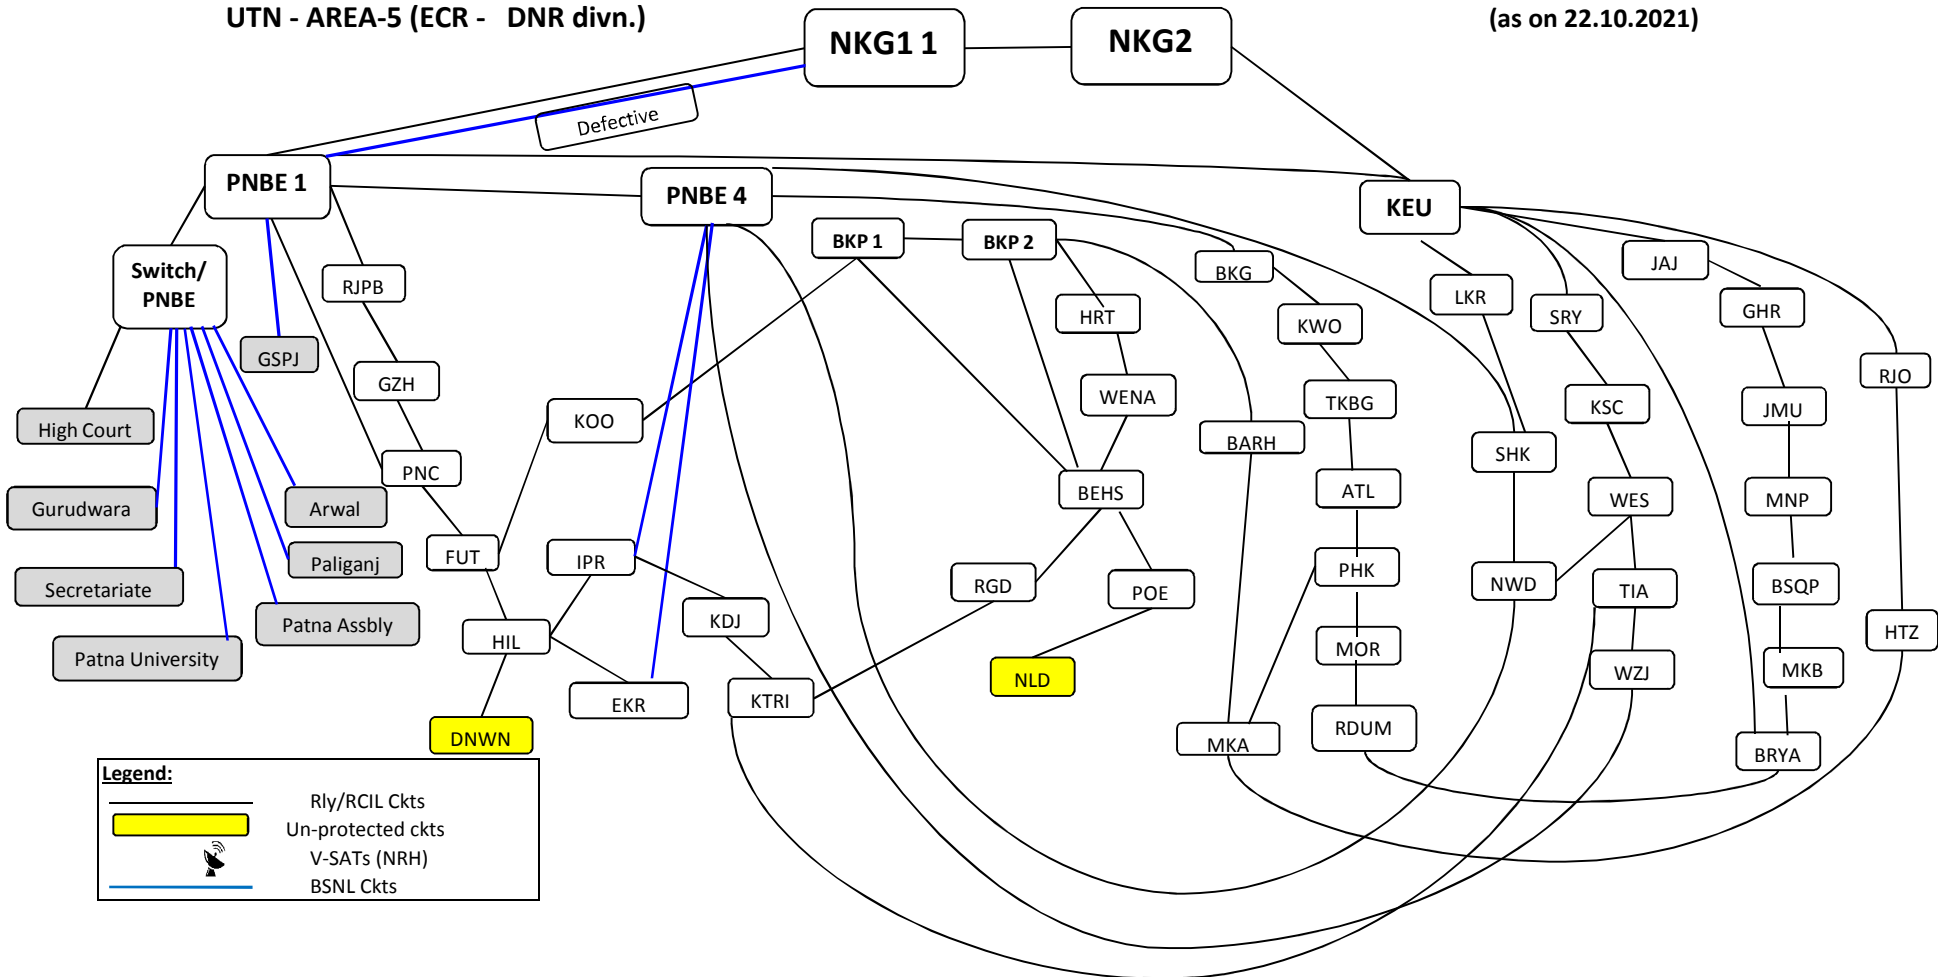

# UTN - AREA-2 (ECR - DDU Divn.)

(as on 26.10.2021)

**Legend:**

-  Rly/RCIL Ckts
-  Un-protected ckts
-  V-SATs (NRH)
-  BSNL Ckts

# UTN - AREA-3 (ECR - SPJ Divn.)

(as on 26.10.2021)

# UTN - AREA-4 (ECR - SPJ Divn.)

(as on 25.10.2021)

UTN - AREA-5 (ECR - DNR divn.)

(as on 22.10.2021)

UTN - AREA-6 (ECR - DNR divn.)

(as on 22.10.2021)

UTN - AREA-7 (ECR - DHN divn.)

(as on 26.10.2021)

# UTN - AREA-8 (ECR - DHN Divn.)

(as on 26.10.2021)