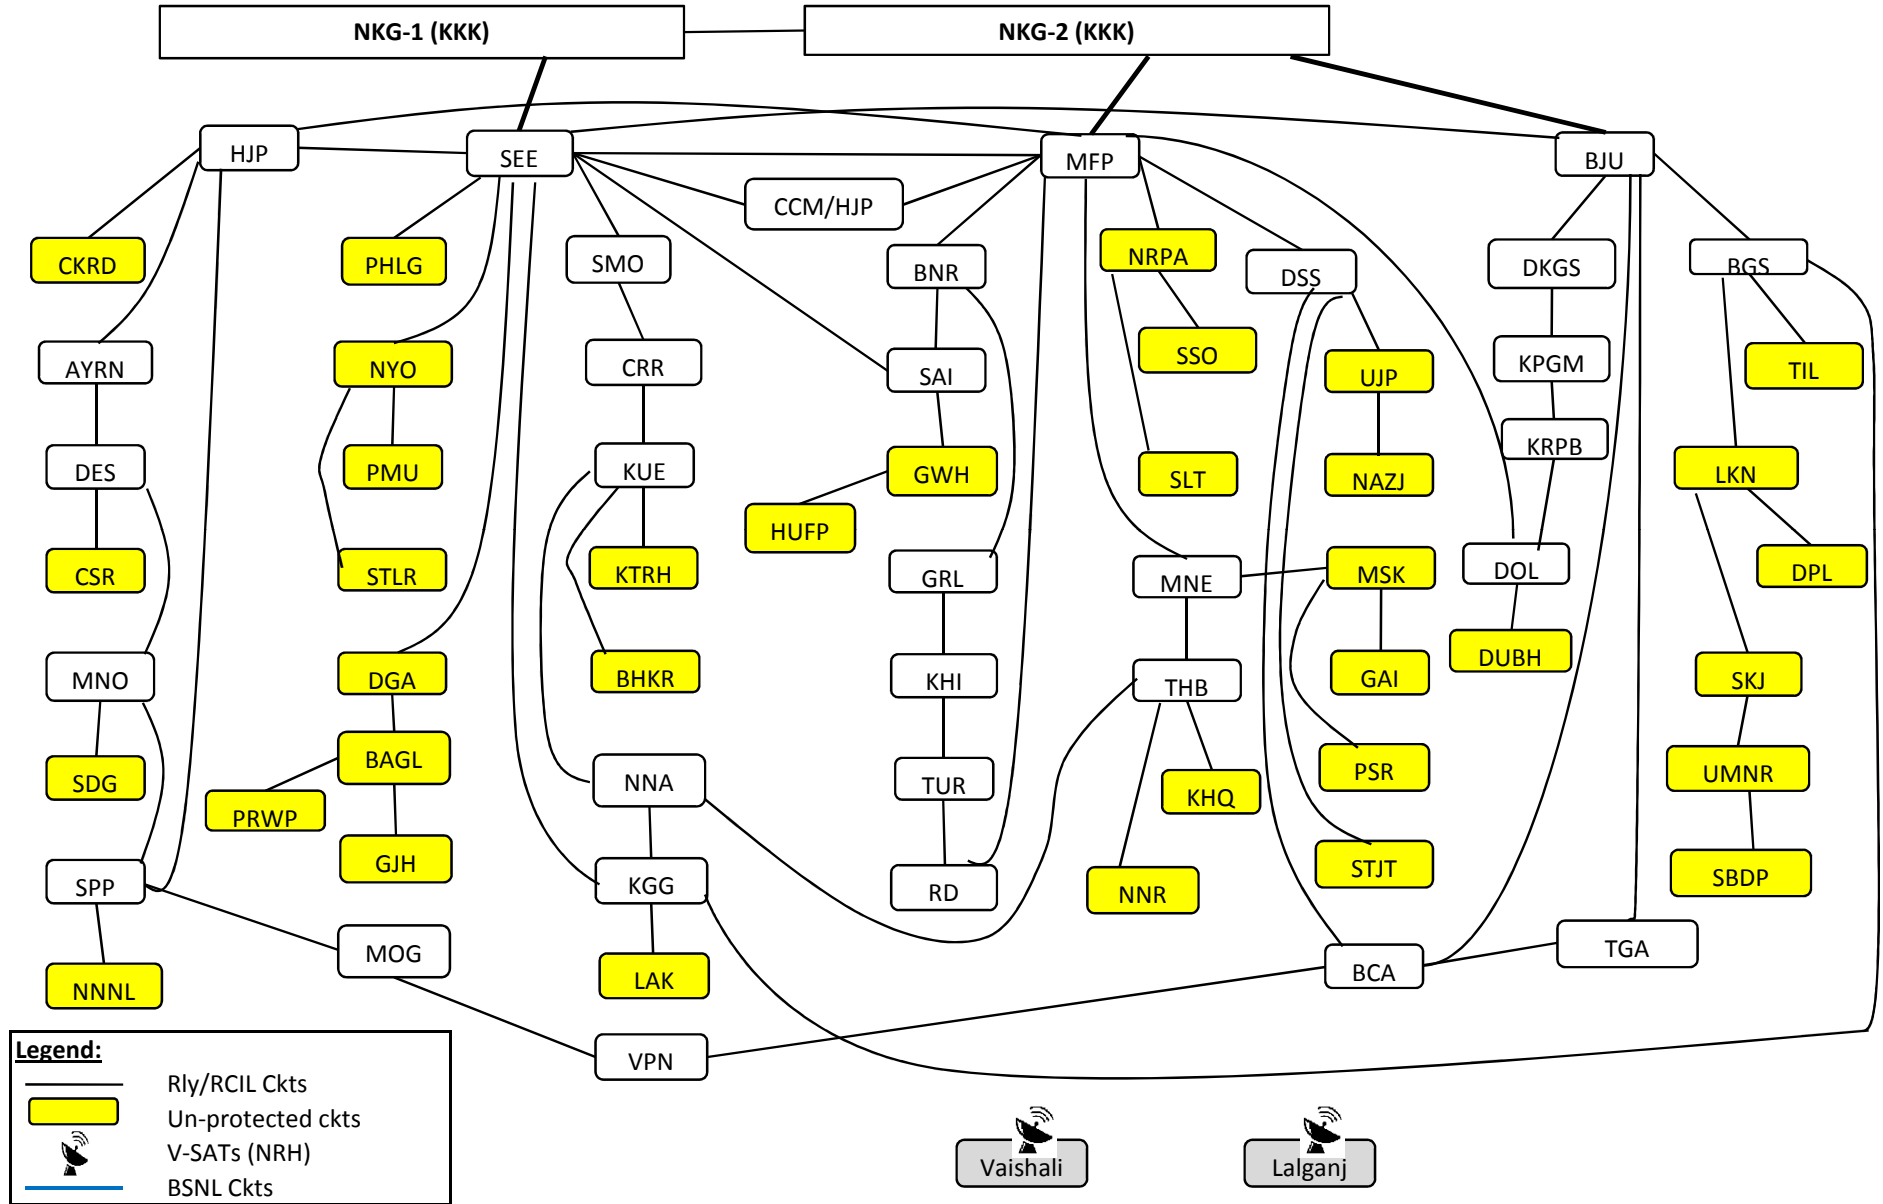

UTN Network diagram of Tier 1 locations

as on 25.10.2021

UTN - AREA-1 (ECR - SEE Divn.)

(as on 26.10.2021)

# UTN - AREA-2 (ECR - DDU Divn.)

(as on 26.10.2021)

**Legend:**

-  Rly/RCIL Ckts
-  Un-protected ckts
-  V-SATs (NRH)
-  BSNL Ckts

# UTN - AREA-3 (ECR - SPJ Divn.)

(as on 26.10.2021)

# UTN - AREA-4 (ECR - SPJ Divn.)

(as on 25.10.2021)

UTN - AREA-5 (ECR - DNR divn.)

(as on 22.10.2021)

UTN - AREA-6 (ECR - DNR divn.)

(as on 22.10.2021)

UTN - AREA-7 (ECR - DHN divn.)

(as on 26.10.2021)