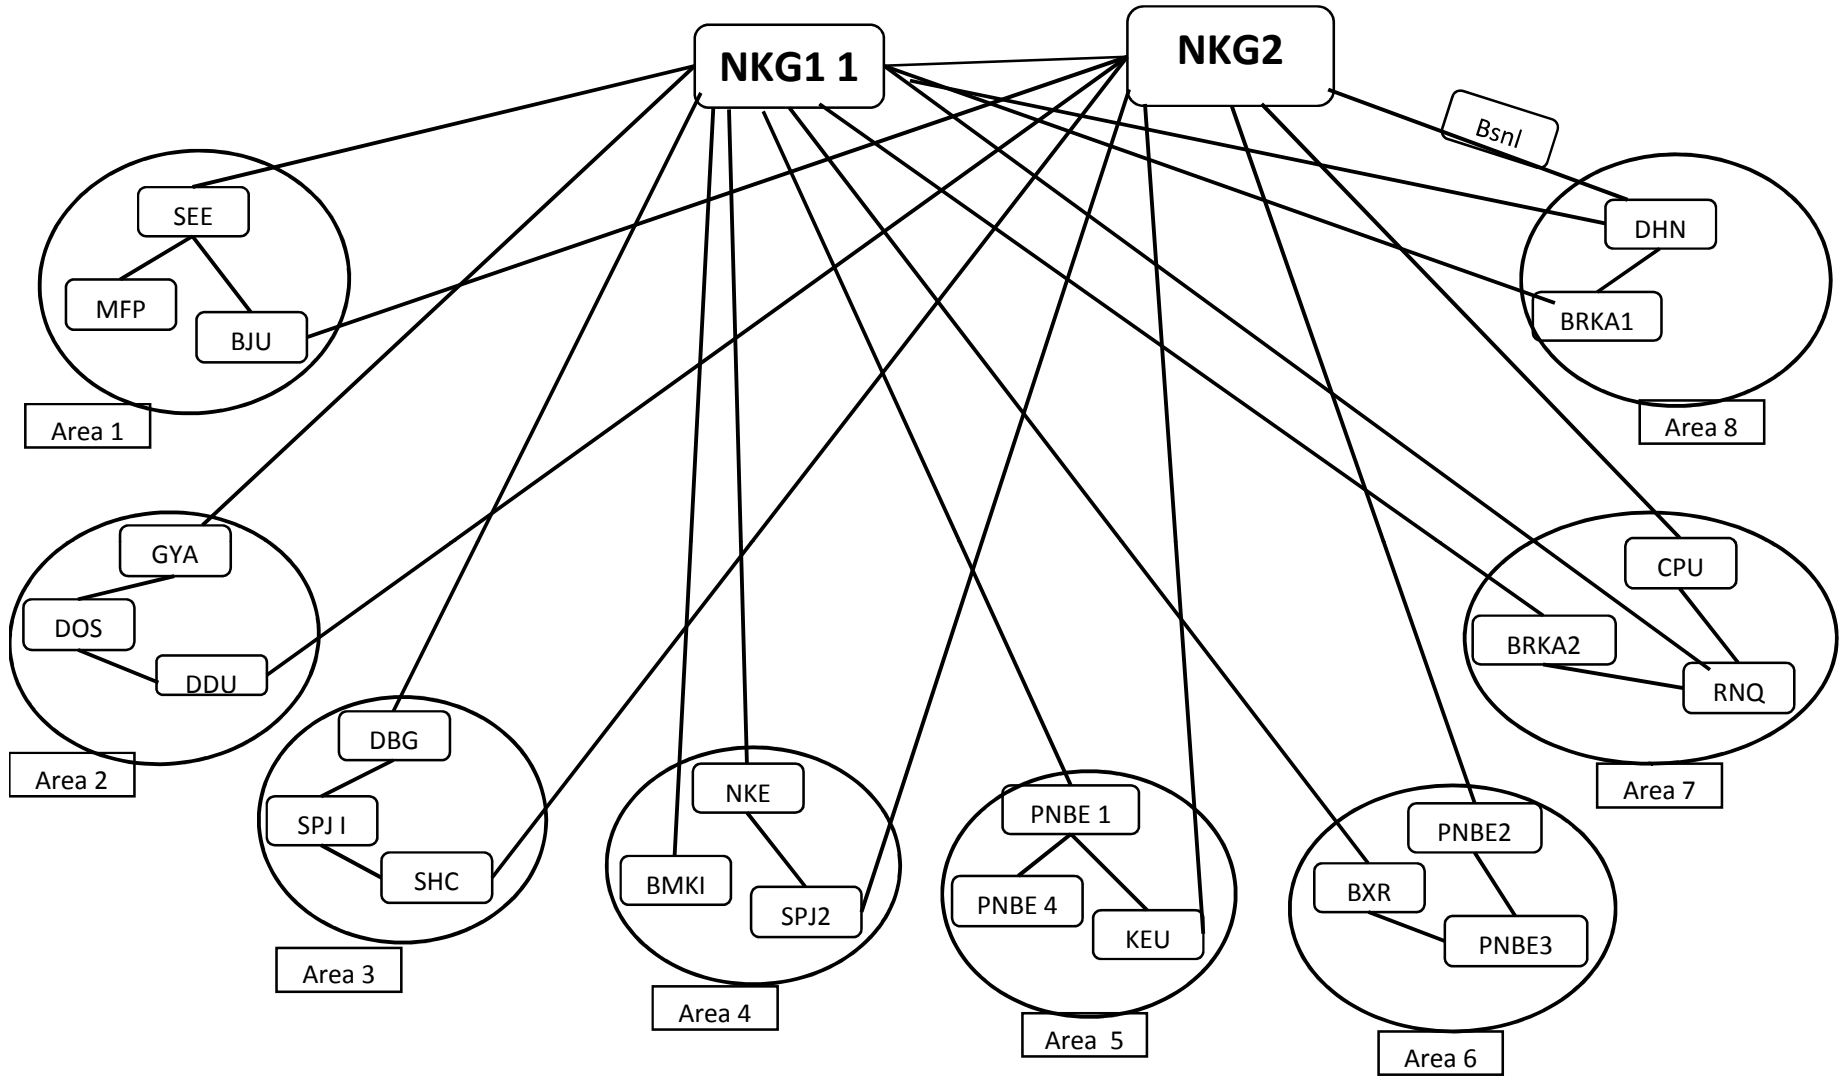

UTN Network diagram of Tier 1 locations

as on 25.10.2021

UTN - AREA-1 (ECR - SEE Divn.)

(as on 26.10.2021)

# UTN - AREA-2 (ECR - DDU Divn.)

(as on 26.10.2021)

**Legend:**

-  Rly/RCIL Ckts
-  Un-protected ckts
-  V-SATs (NRH)
-  BSNL Ckts

# UTN - AREA-3 (ECR - SPJ Divn.)

(as on 26.10.2021)

# UTN - AREA-4 (ECR - SPJ Divn.)

(as on 25.10.2021)

UTN - AREA-5 (ECR - DNR divn.)

(as on 22.10.2021)

UTN - AREA-6 (ECR - DNR divn.)

(as on 22.10.2021)

UTN - AREA-7 (ECR - DHN divn.)

(as on 26.10.2021)