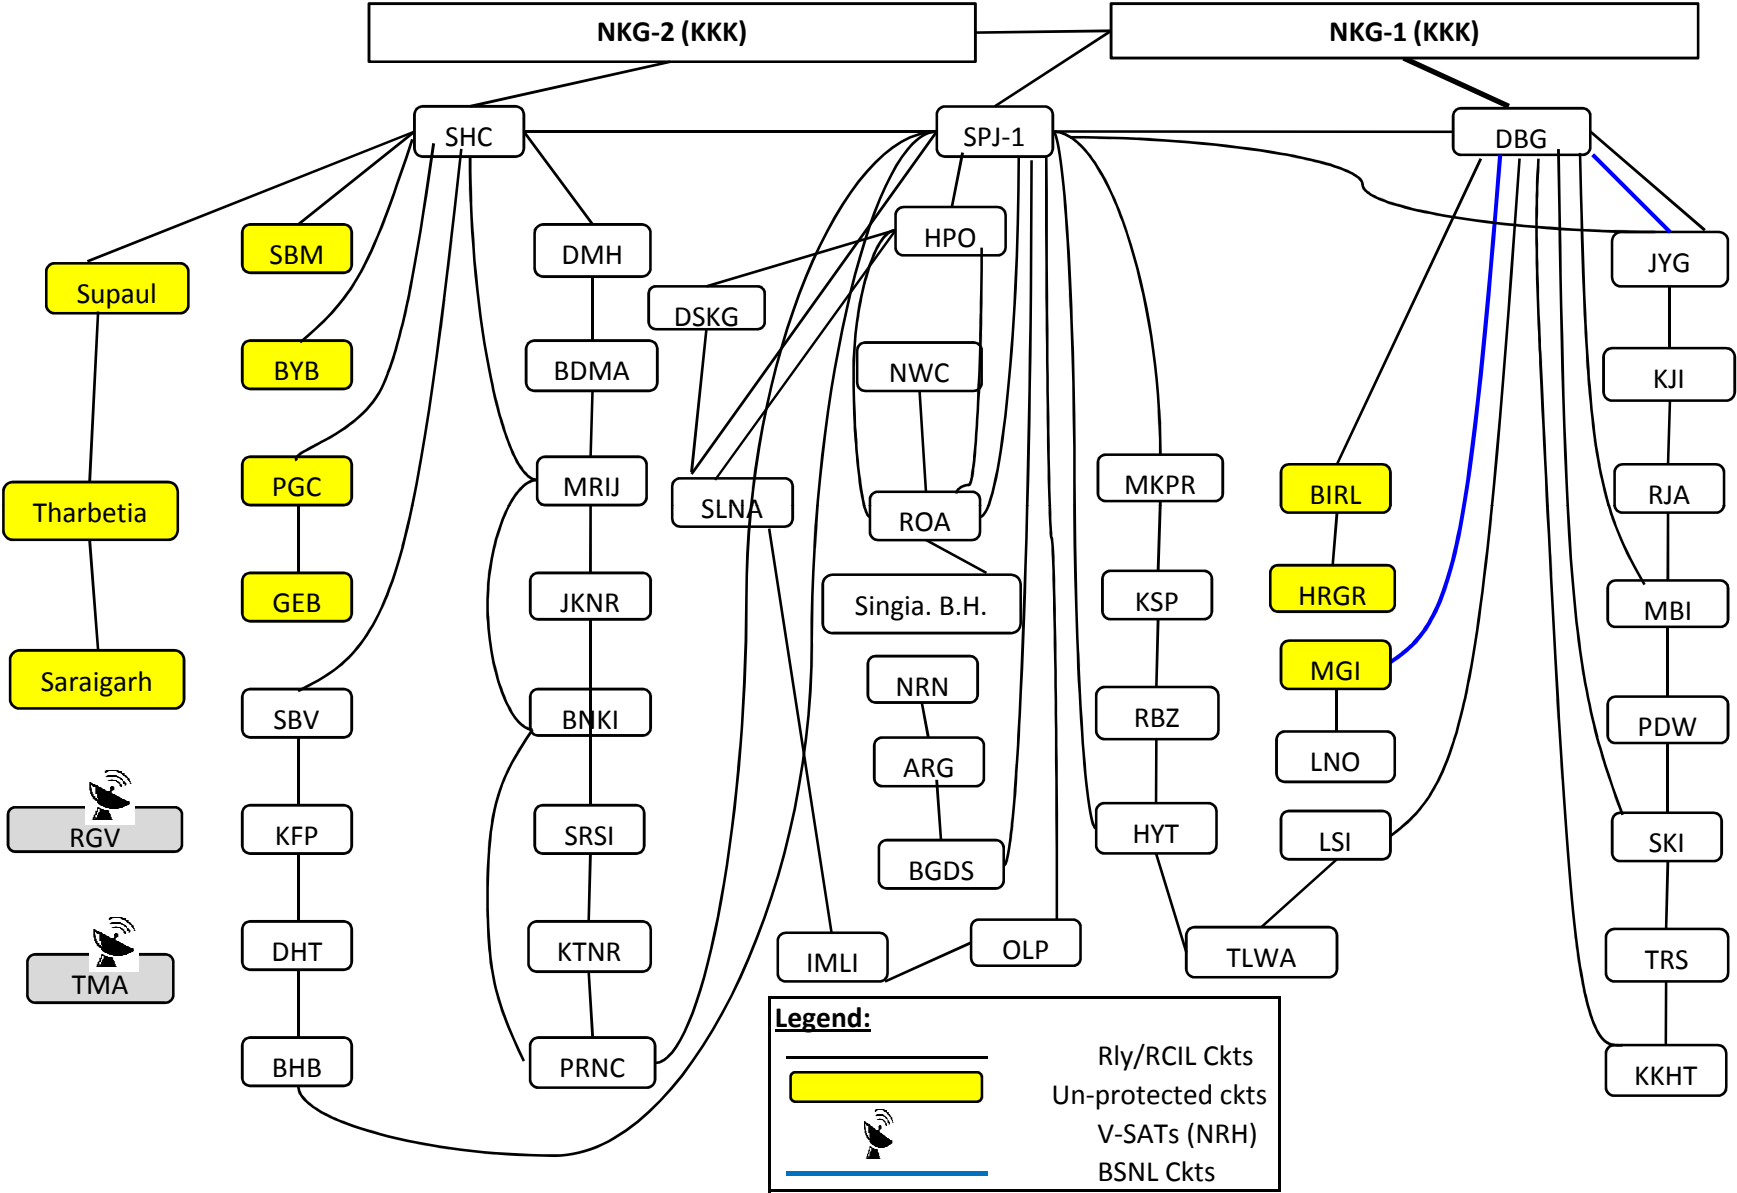

UTN Network diagram of Tier 1 locations

as on 25.10.2021

UTN - AREA-1 (ECR - SEE Divn.)

(as on 26.10.2021)

# UTN - AREA-2 (ECR - DDU Divn.)

(as on 26.10.2021)

**Legend:**

-  Rly/RCIL Ckts
-  Un-protected ckts
-  V-SATs (NRH)
-  BSNL Ckts

# UTN - AREA-3 (ECR - SPJ Divn.)

(as on 26.10.2021)

# UTN - AREA-4 (ECR - SPJ Divn.)

(as on 25.10.2021)

UTN - AREA-5 (ECR - DNR divn.)

(as on 22.10.2021)

UTN - AREA-6 (ECR - DNR divn.)

(as on 22.10.2021)

UTN - AREA-7 (ECR - DHN divn.)

(as on 26.10.2021)