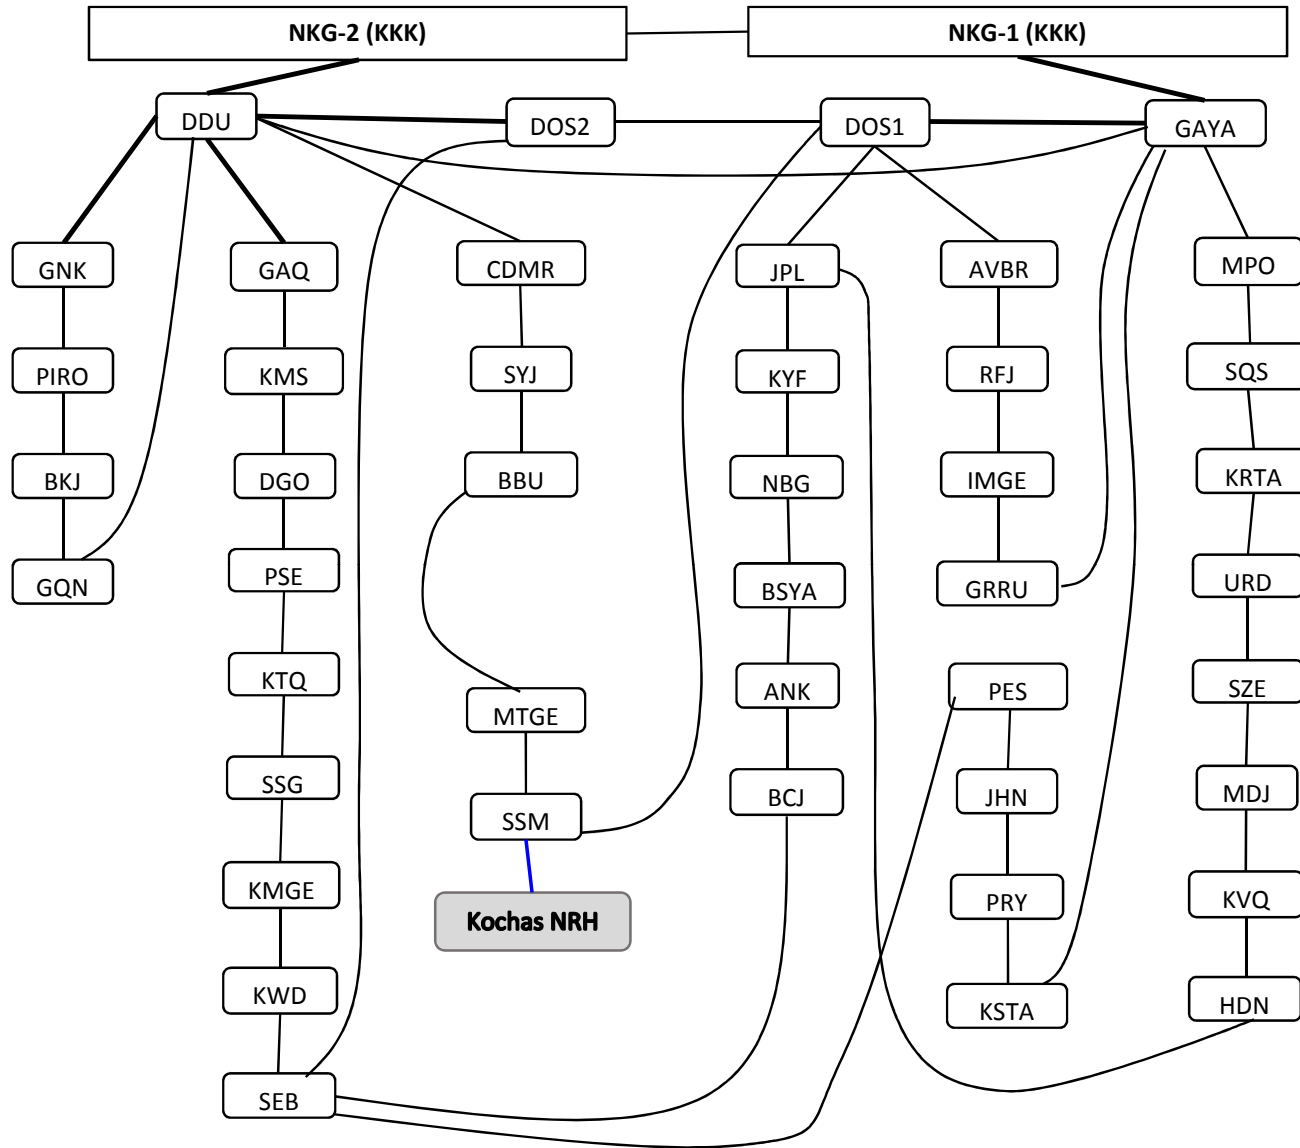

UTN Network diagram of Tier 1 locations

as on 25.10.2021

UTN - AREA-1 (ECR - SEE Divn.)

(as on 26.10.2021)

# UTN - AREA-2 (ECR - DDU Divn.)

(as on 26.10.2021)

**Legend:**

-  Rly/RCIL Ckts
-  Un-protected ckts
-  V-SATs (NRH)
-  BSNL Ckts

# UTN - AREA-3 (ECR - SPJ Divn.)

(as on 26.10.2021)

# UTN - AREA-4 (ECR - SPJ Divn.)

(as on 25.10.2021)

UTN - AREA-5 (ECR - DNR divn.)

(as on 22.10.2021)

UTN - AREA-6 (ECR - DNR divn.)

(as on 22.10.2021)

UTN - AREA-7 (ECR - DHN divn.)

(as on 26.10.2021)