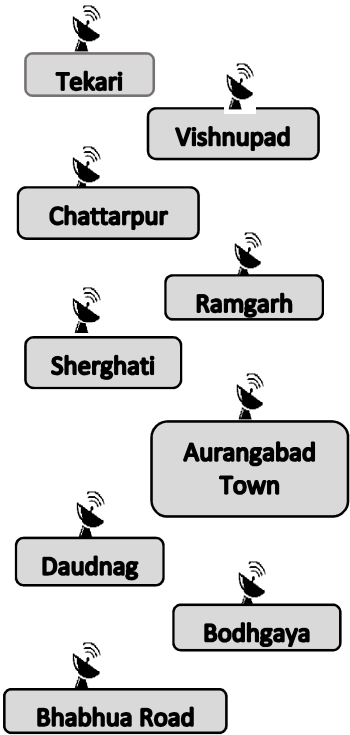

UTN Network diagram of Tier 1 locations

as on 25.10.2021

UTN - AREA-1 (ECR - SEE Divn.)

(as on 26.10.2021)

# UTN - AREA-2 (ECR - DDU Divn.)

(as on 26.10.2021)

**Legend:**

-  Rly/RCIL Ckts
-  Un-protected ckts
-  V-SATs (NRH)
-  BSNL Ckts