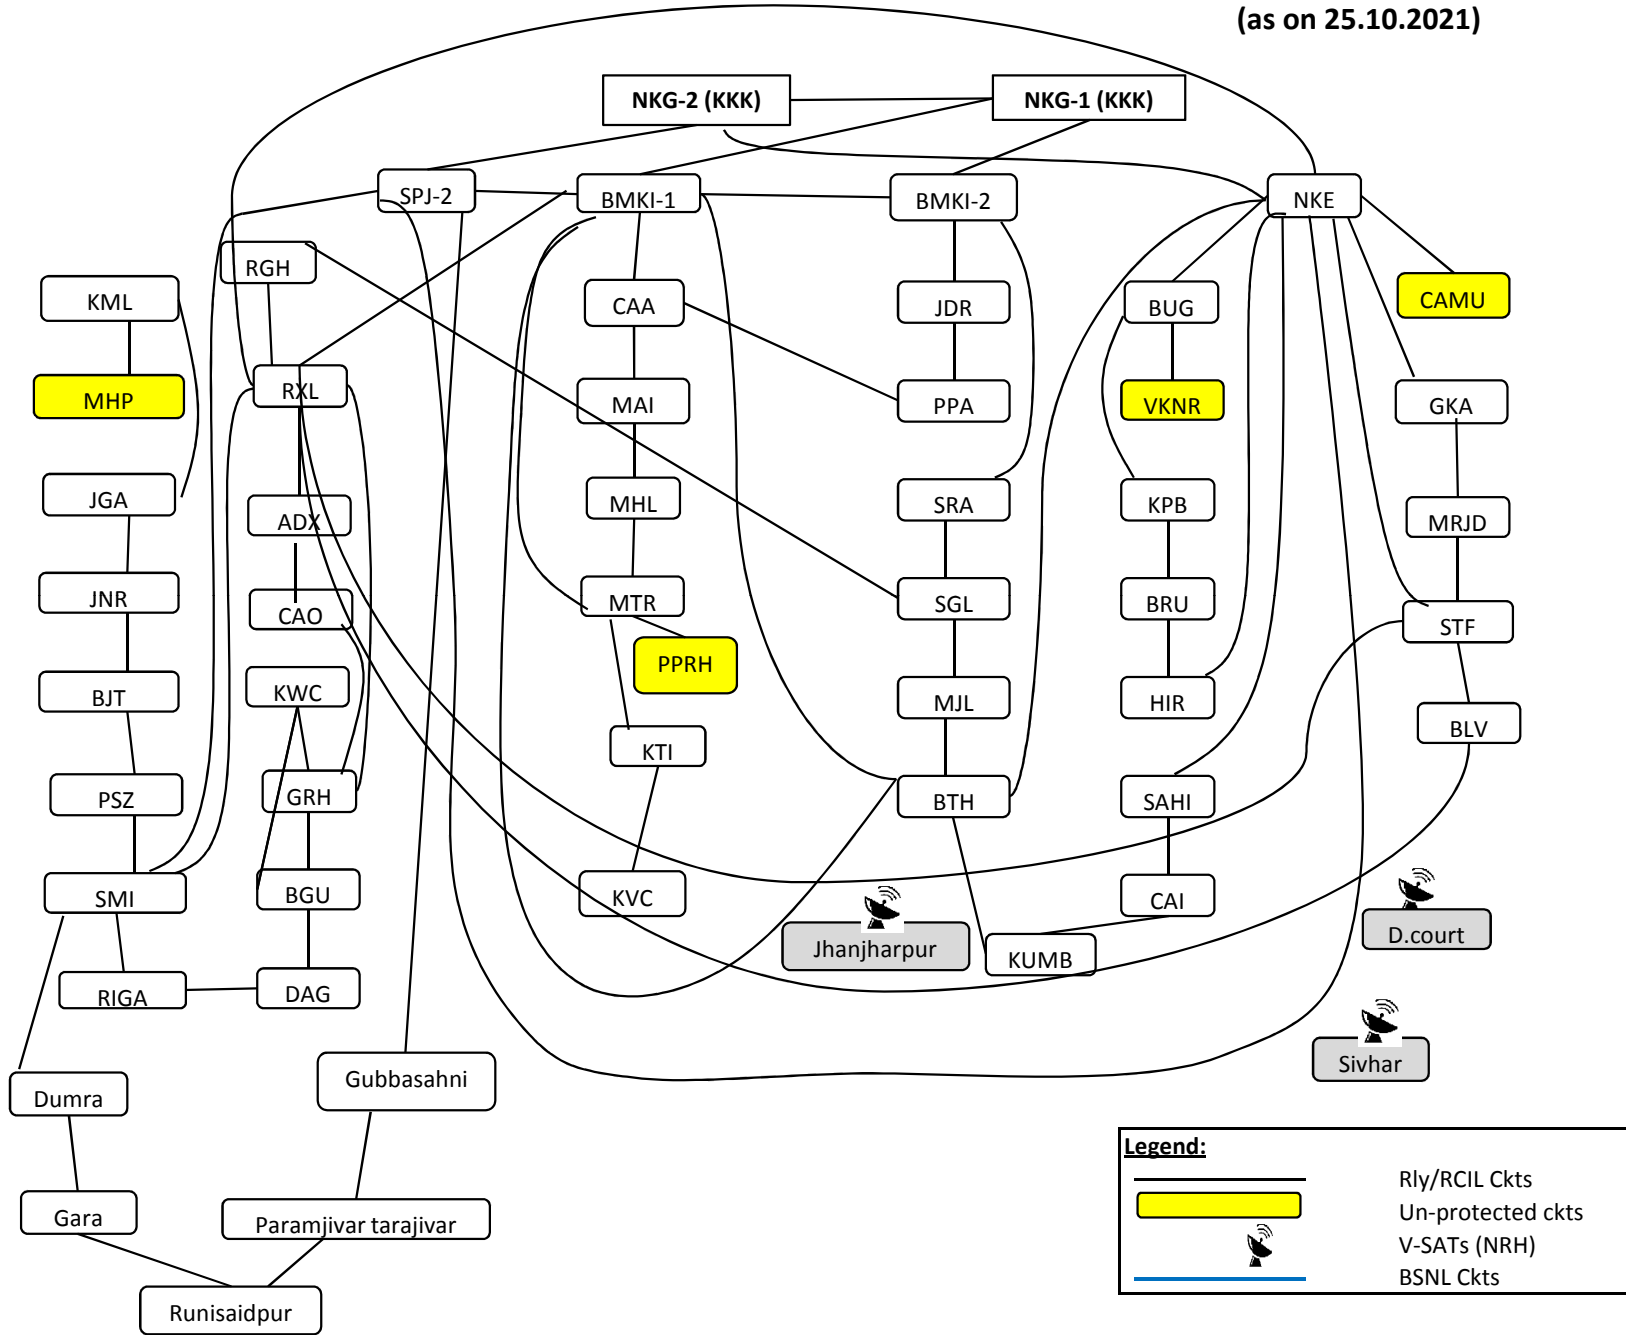

UTN Network diagram of Tier 1 locations

as on 25.10.2021

UTN - AREA-1 (ECR - SEE Divn.)

(as on 26.10.2021)

# UTN - AREA-2 (ECR - DDU Divn.)

(as on 26.10.2021)

**Legend:**

-  Rly/RCIL Ckts
-  Un-protected ckts
-  V-SATs (NRH)
-  BSNL Ckts

# UTN - AREA-3 (ECR - SPJ Divn.)

(as on 26.10.2021)

# UTN - AREA-4 (ECR - SPJ Divn.)

(as on 25.10.2021)

UTN - AREA-5 (ECR - DNR divn.)

(as on 22.10.2021)

UTN - AREA-6 (ECR - DNR divn.)

(as on 22.10.2021)

UTN - AREA-7 (ECR - DHN divn.)

(as on 26.10.2021)