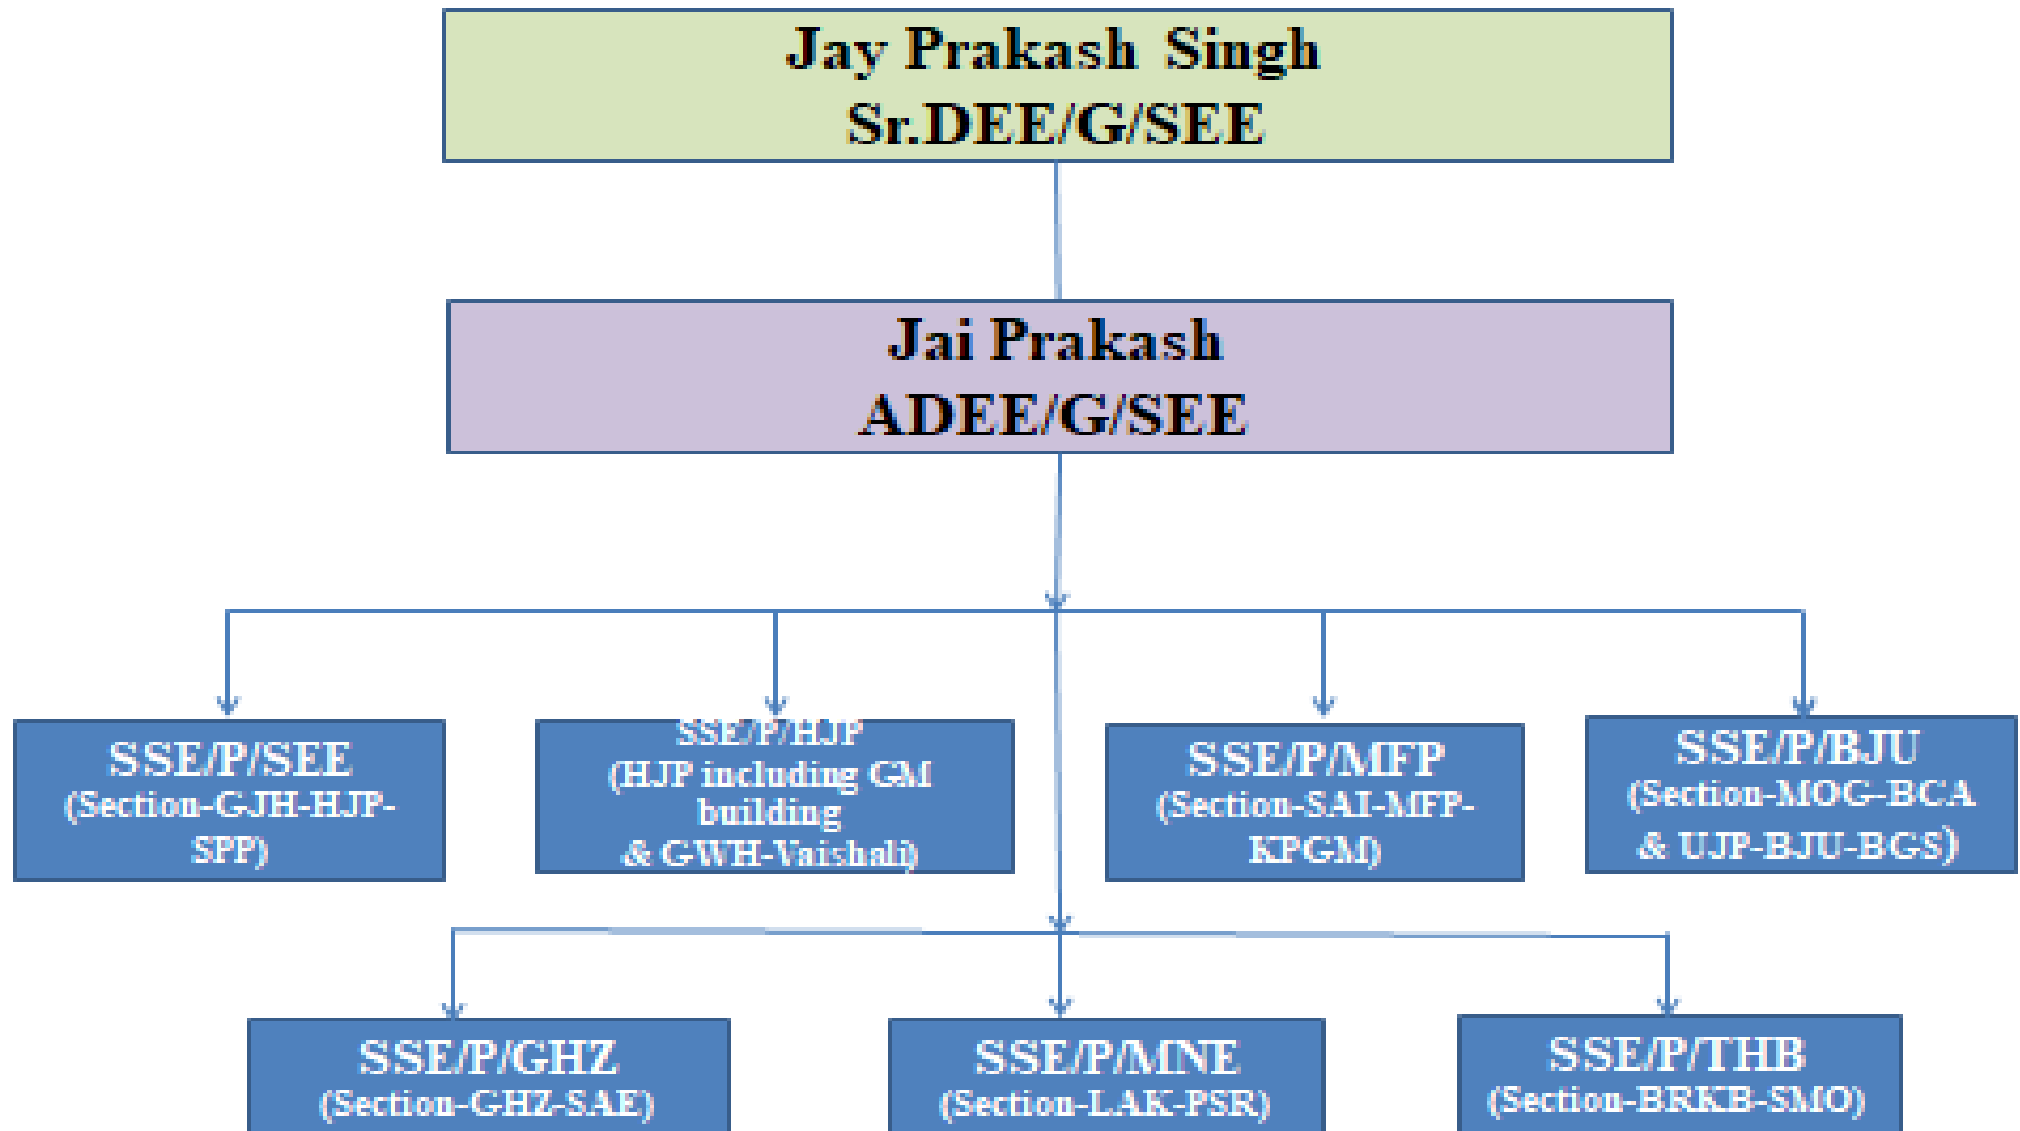

Organization Chart

Staff Strength

Designation	Sanction	On Roll
Supervisor	25	21
Ministerial	10	8
Artisan	212	145
Helper	123	151
Total	370	325