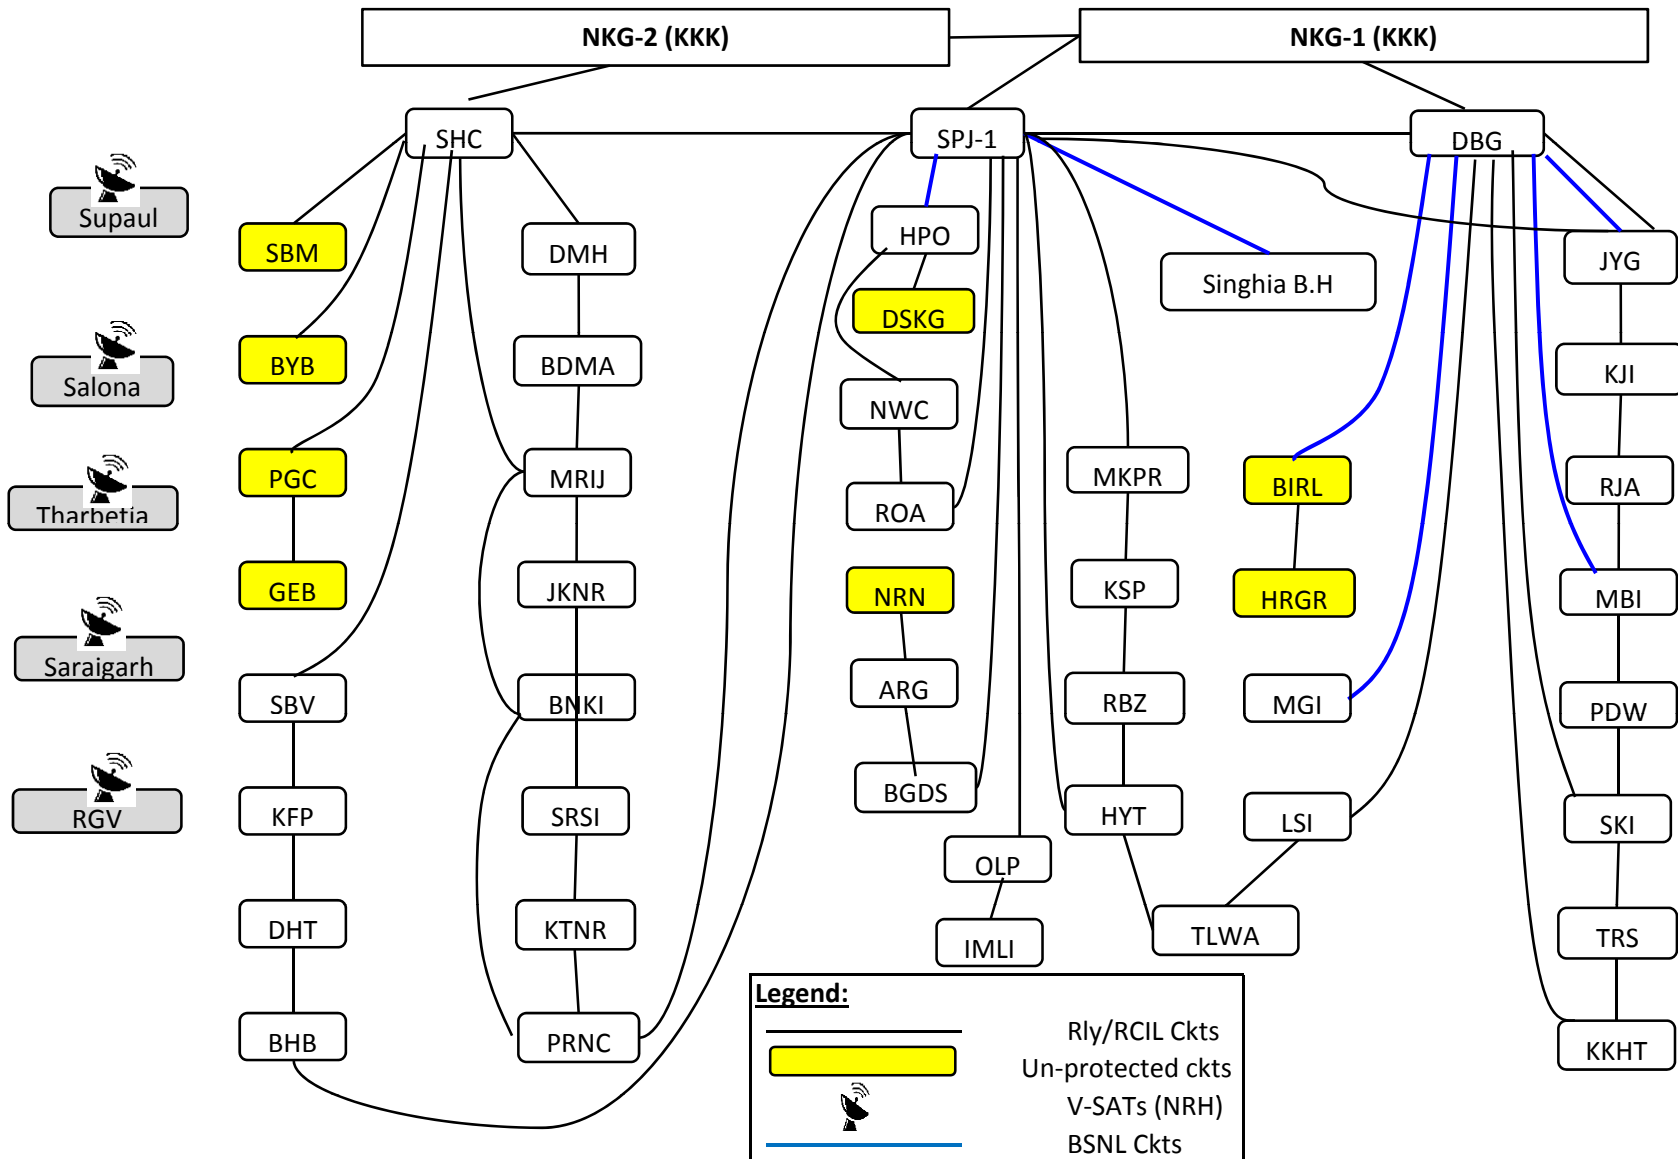

UTN - AREA-3 (ECR - SPJ Divn.)

(as on 10.09.2020)

Legend:

- Black line: Rly/RCIL Ckts
- Yellow box: Un-protected cks
- Satellite icon: V-SATs (NRH)
- Blue line: BSNL Ckts