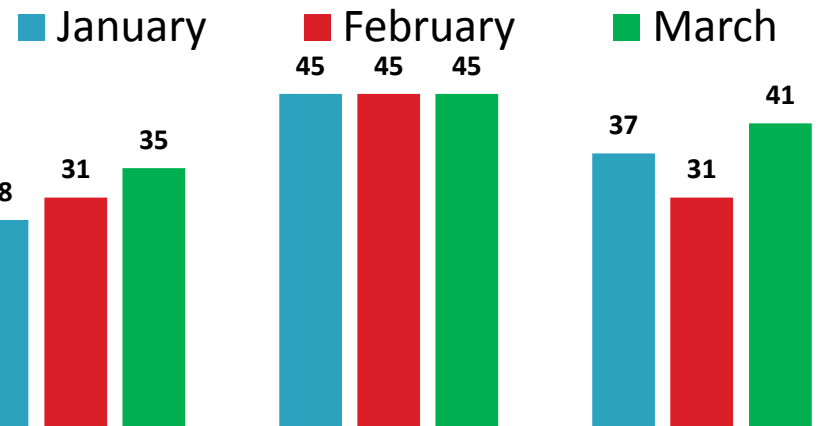

## Nos. of Coach Outturn for 2nd Quarter (July-Aug-Sept)

2015

2016

2017

## Nos. of Coach Outturn for 3rd Quarter (Oct-Nov-Dec)

2015

2016

2017

## Nos. of Coach Outturn for 4th Quarter (Jan-Feb-Mar)

2016

2017

2018