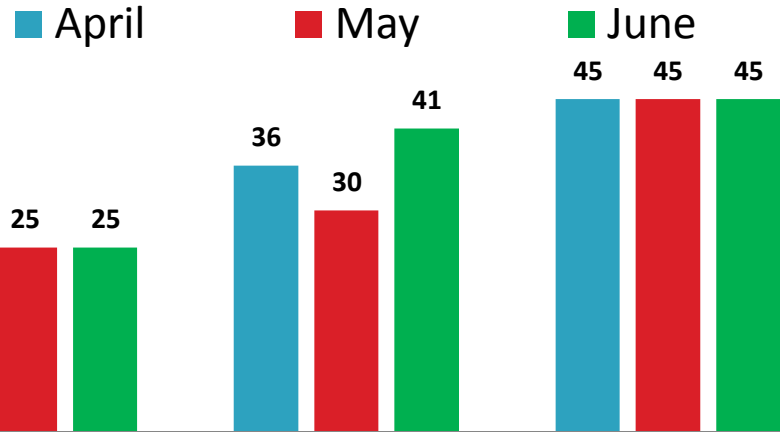

# Coach Outturn from Carriage Repair Workshop, Harnaut

## Nos. of Coach Outturn for 1st Quarter (Apr-May-June)

2015

2016

2017