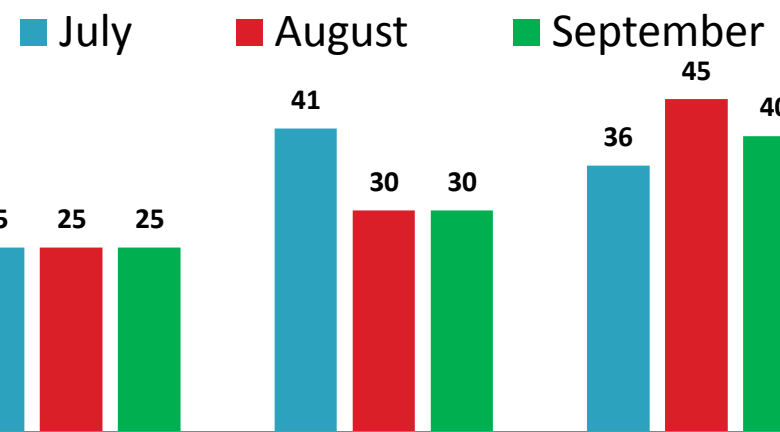

## Nos. of Coach Outturn for 1st Quarter (Apr-May-June)

2015

2016

2017

## Nos. of Coach Outturn for 2nd Quarter (July-Aug-Sept)

2015

2016

2017