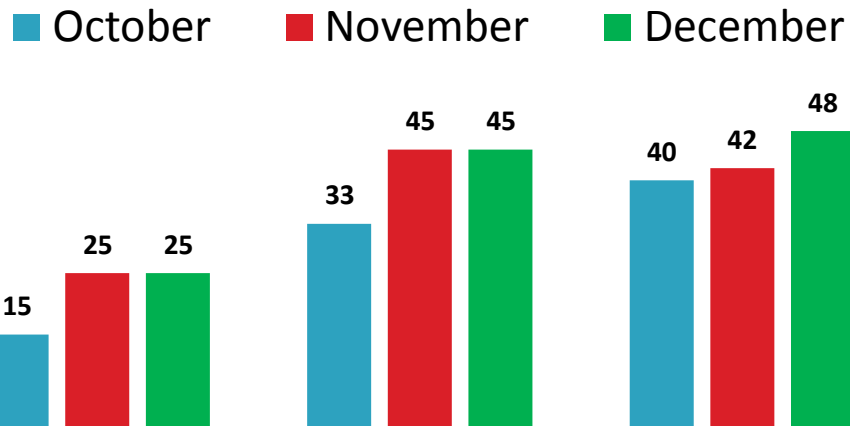

## Nos. of Coach Outturn for 1st Quarter (Apr-May-June)

2015

2016

2017

## Nos. of Coach Outturn for 2nd Quarter (July-Aug-Sept)

2015

2016

2017

## Nos. of Coach Outturn for 3rd Quarter (Oct-Nov-Dec)

2015

2016

2017