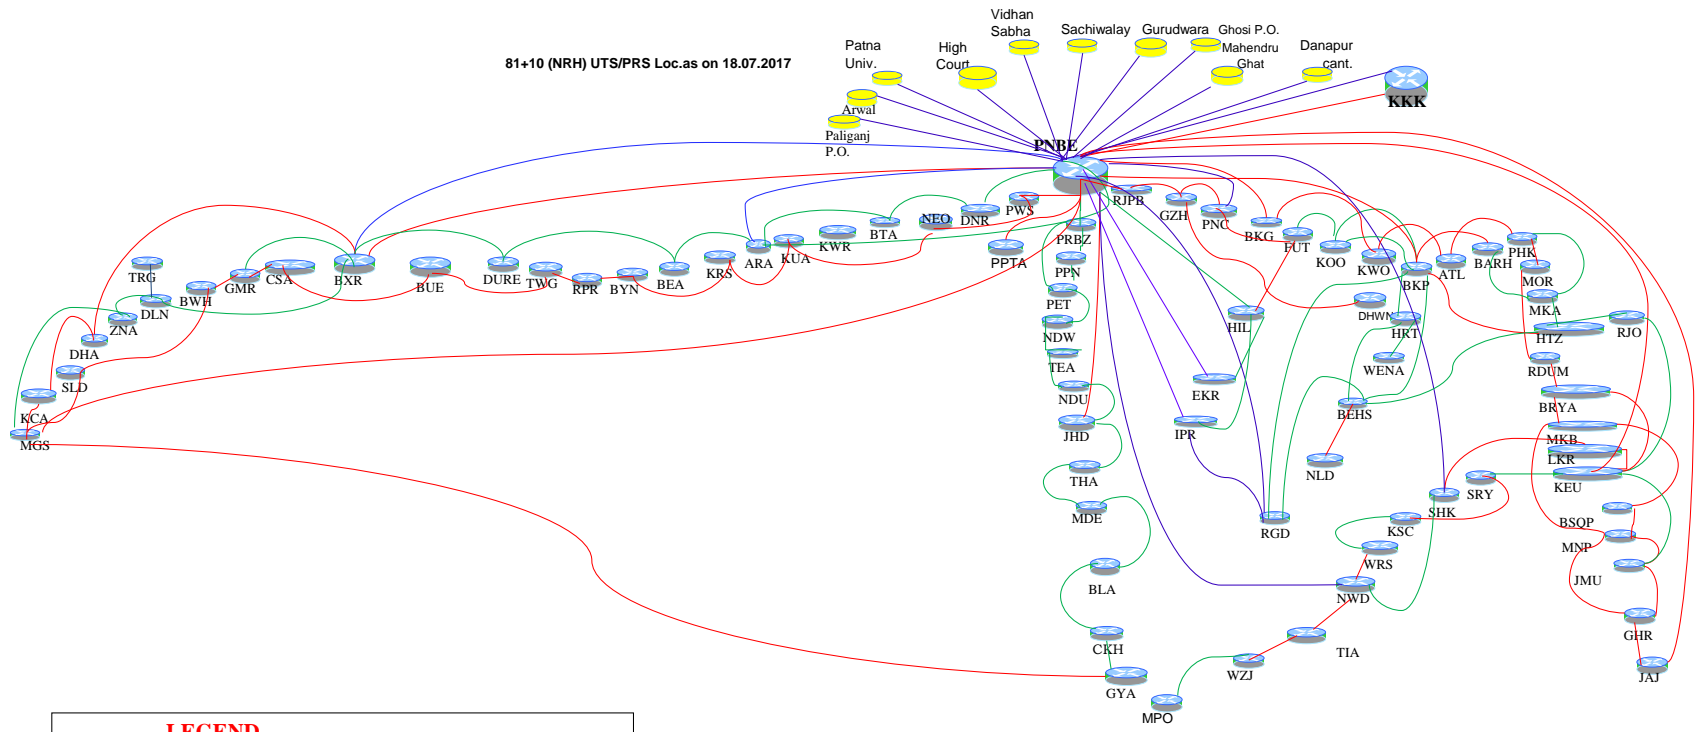

ECR UTS/PRS Network Diagram of DNR Div.

81+10 (NRH) UTS/PRS Loc.as on 18.07.2017

LEGEND	
	64 Kbps BSNL
	2 Mbps RCL
	2 Mbps Rly
	64Kbps Rly